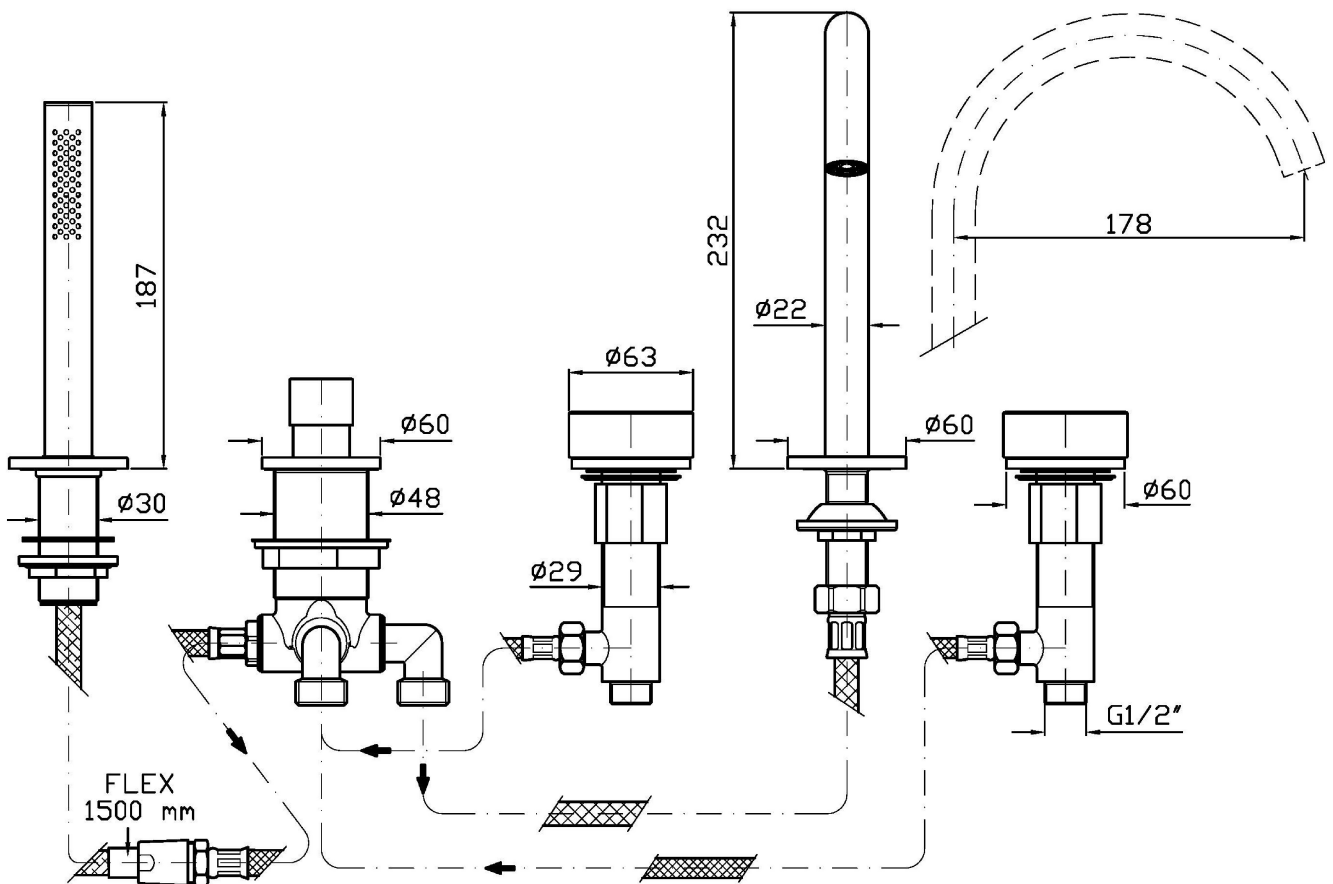

ISY22

ZIS5533.N6

Disegno Complessivo / Overall Drawing