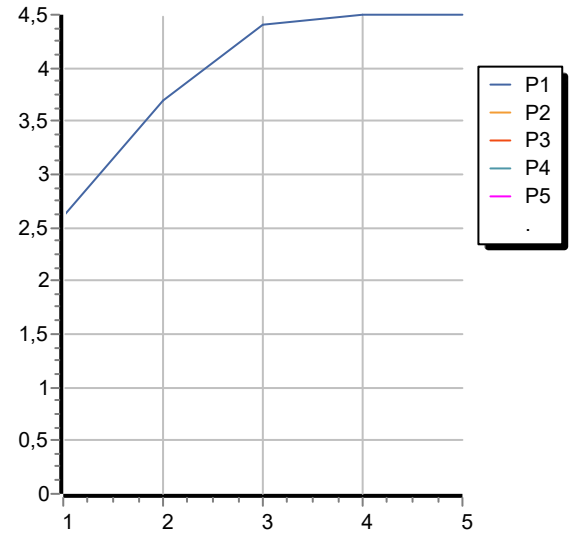

ISY22

ZIS5341.N6 Portate / Flowrates (lt/min)

PRESSIONE PRESSURE	1 BAR	2 BAR	3 BAR	4 BAR	5 BAR
P1 LAVABO BASIN	2,6	3,7	4,4	4,5	4,5
P2					
P3					
P4					
P5