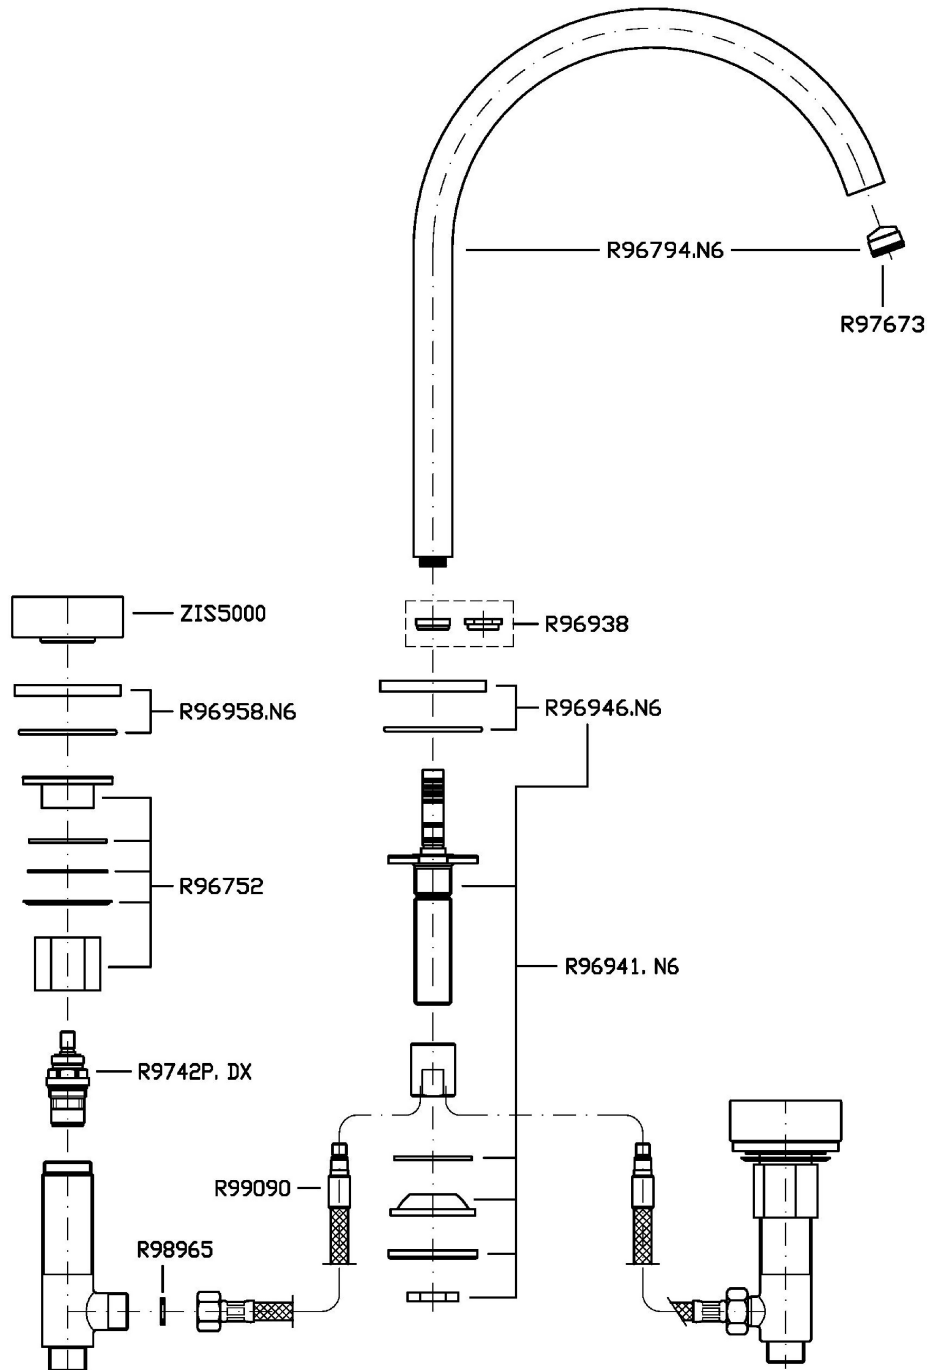

3 hole basin mixer with aerator, flexible tails, swivel spout or lockable during installation. Without pop-up waste. Noir doré marble handles.  
Water Saving - water flow rate of 6 l/min or less.

## ISY22

ZIS5341.N6

Disegno Complessivo / Overall Drawing

Note / Notes

## ISY22

ZIS5341.N6

Esplosi / Exploded

### ZIS5341.N6 Pesi e Misure / Weights and Sizes

Peso ( Kg ) Weight ( lb )	1,80 ( Kg )	3,97 ( lb )
Volume test ( dc3 ) - ( in3 )	11,01 ( dc3 )	671,87 ( in3 )
h ( mm ) - ( in )	90,00 ( mm )	3,54 ( in )
L1 ( mm ) - ( in )	335,00 ( mm )	13,19 ( in )
L2 ( mm ) - ( in )	365,00 ( mm )	14,37 ( in )