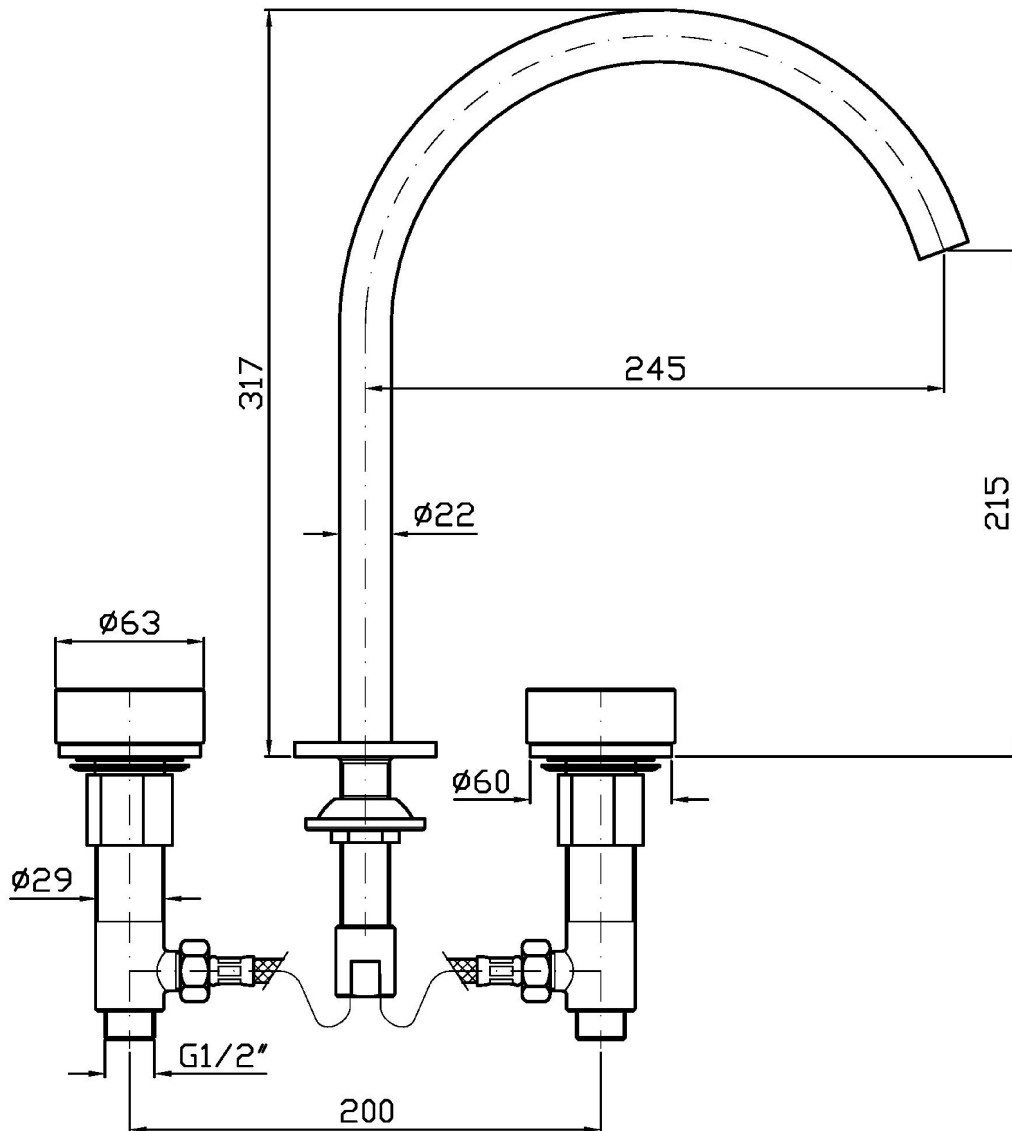

ISY22

ZIS5341.N6

Disegno Complessivo / Overall Drawing

Note / Notes