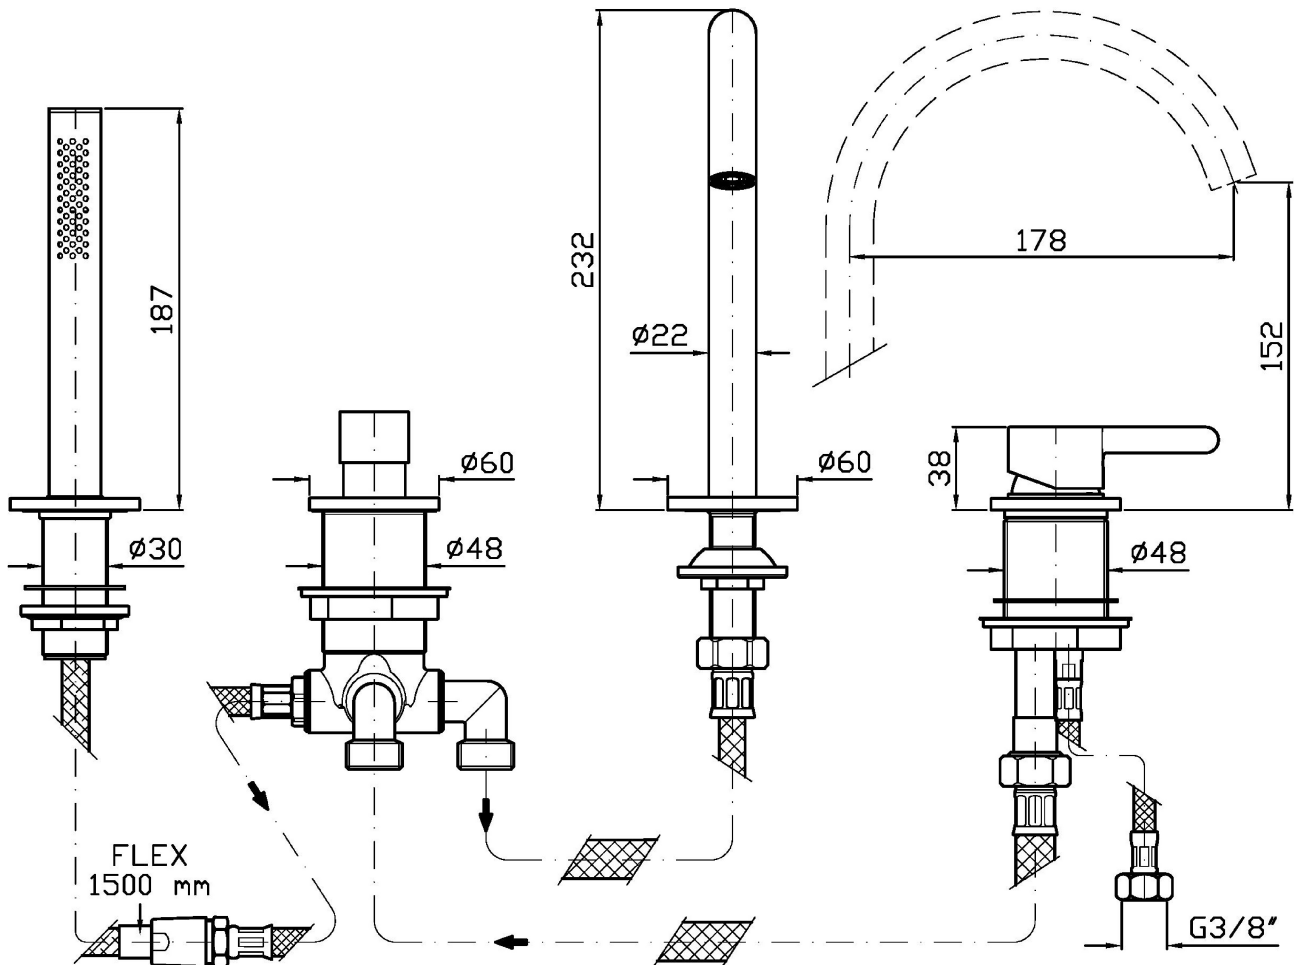

ISY22

ZIS532

Disegno Complessivo / Overall Drawing

Note / Notes