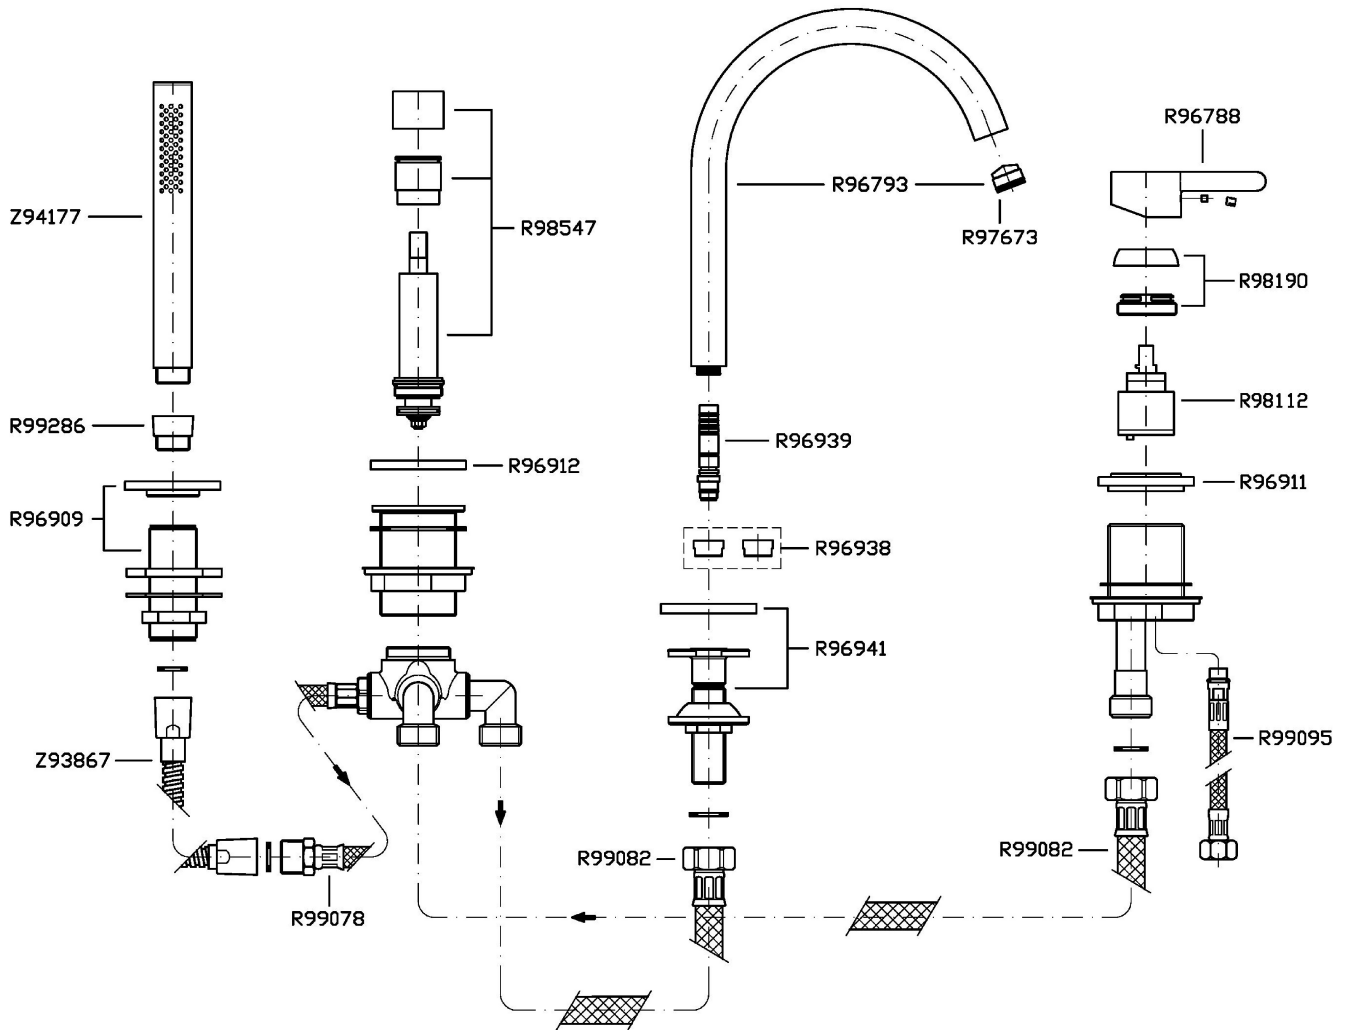

ISY22

ZIS532

Esplosi / Exploded