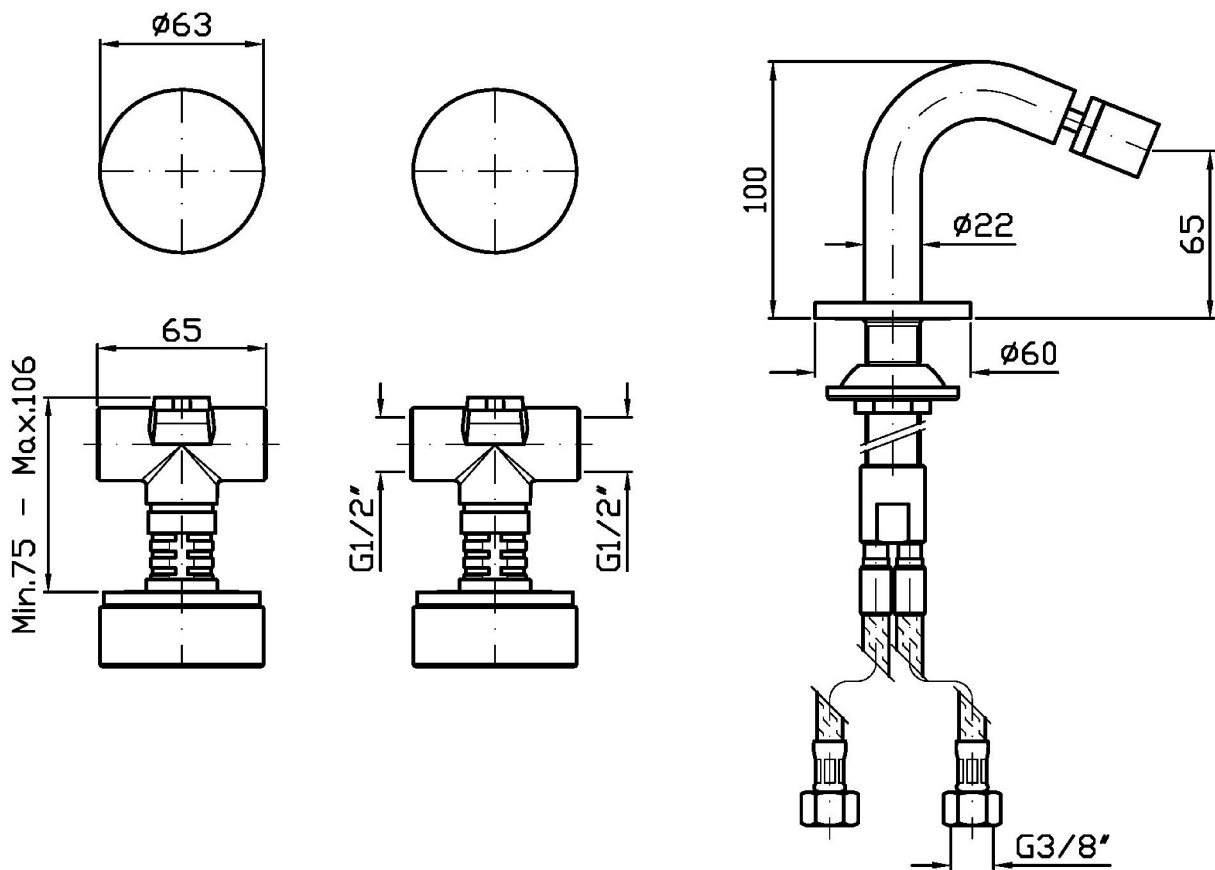

ISY22

ZIS4751.P91 Disegno Complessivo / Overall Drawing

Note / Notes