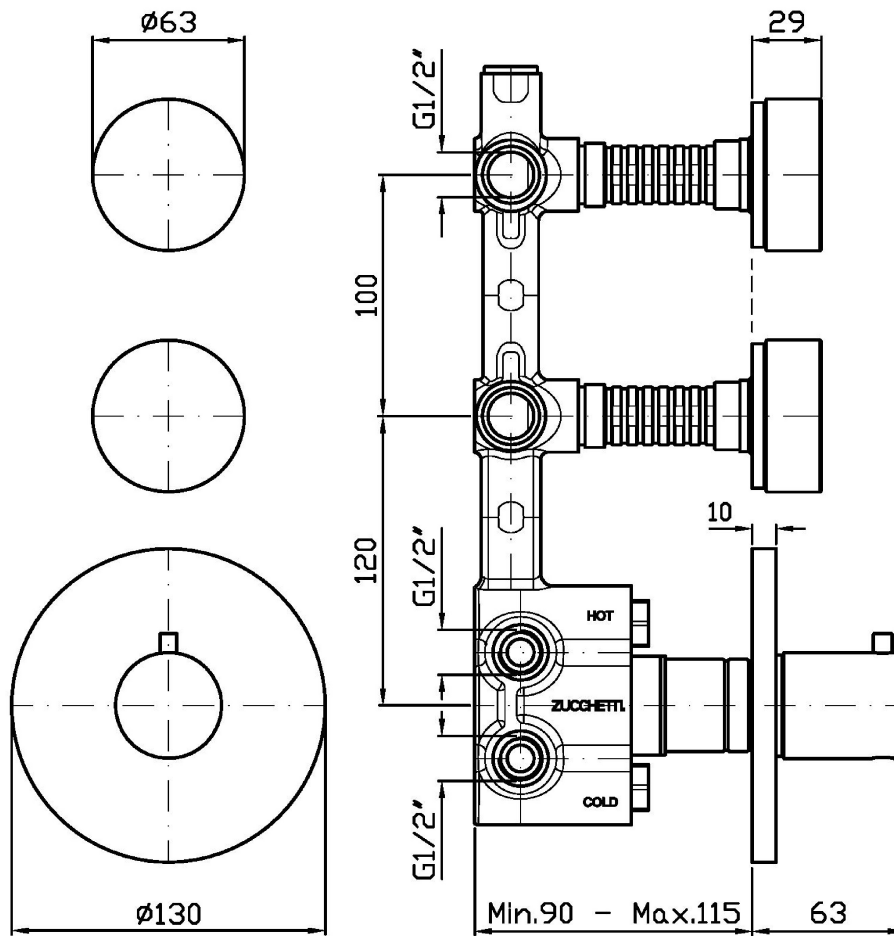

ISY22

ZIS4660.P91 Disegno Complessivo / Overall Drawing

Note / Notes