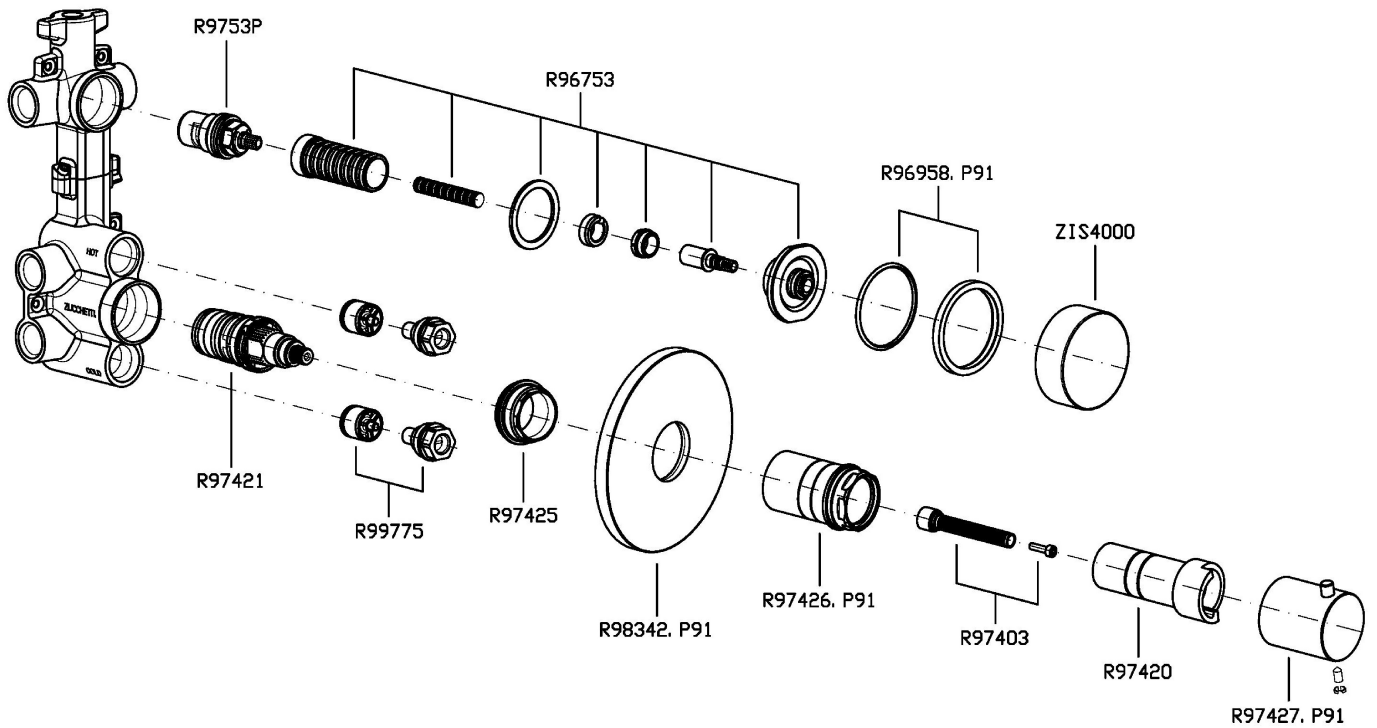

1/2" built-in thermostatic shower mixer with 2 stop valves. Both vertical and horizontal installation possible. Calacatta gold marble handles.

R97821

Parte incasso. / Built-in part.

## ISY22

ZIS4660.P91 Disegno Complessivo / Overall Drawing

Note / Notes

## ISY22

ZIS4660.P91 Portate / Flowrates (lt/min)

PRESSIONE PRESSURE	1 BAR	2 BAR	3 BAR	4 BAR	5 BAR
1 RUBINETTO APERTO <i>P1</i>	13,2	18,4	22,7	26,2	29,2
2 RUBINETTI APERTI 2 TAPS OPENED <i>P2</i>	16,5	23,6	29	33,3	37,6
<i>P3</i>					
<i>P4</i>					
<i>P5</i>					

## ISY22

ZIS4660.P91 Pesi e Misure / Weights and Sizes

Peso ( Kg ) Weight ( lb )	1,90 ( Kg )	4,19 ( lb )
Volume test ( dc3 ) - ( in3 )	11,00 ( dc3 )	671,26 ( in3 )
h ( mm ) - ( in )	90,00 ( mm )	3,54 ( in )
L1 ( mm ) - ( in )	335,00 ( mm )	13,19 ( in )
L2 ( mm ) - ( in )	365,00 ( mm )	14,37 ( in )