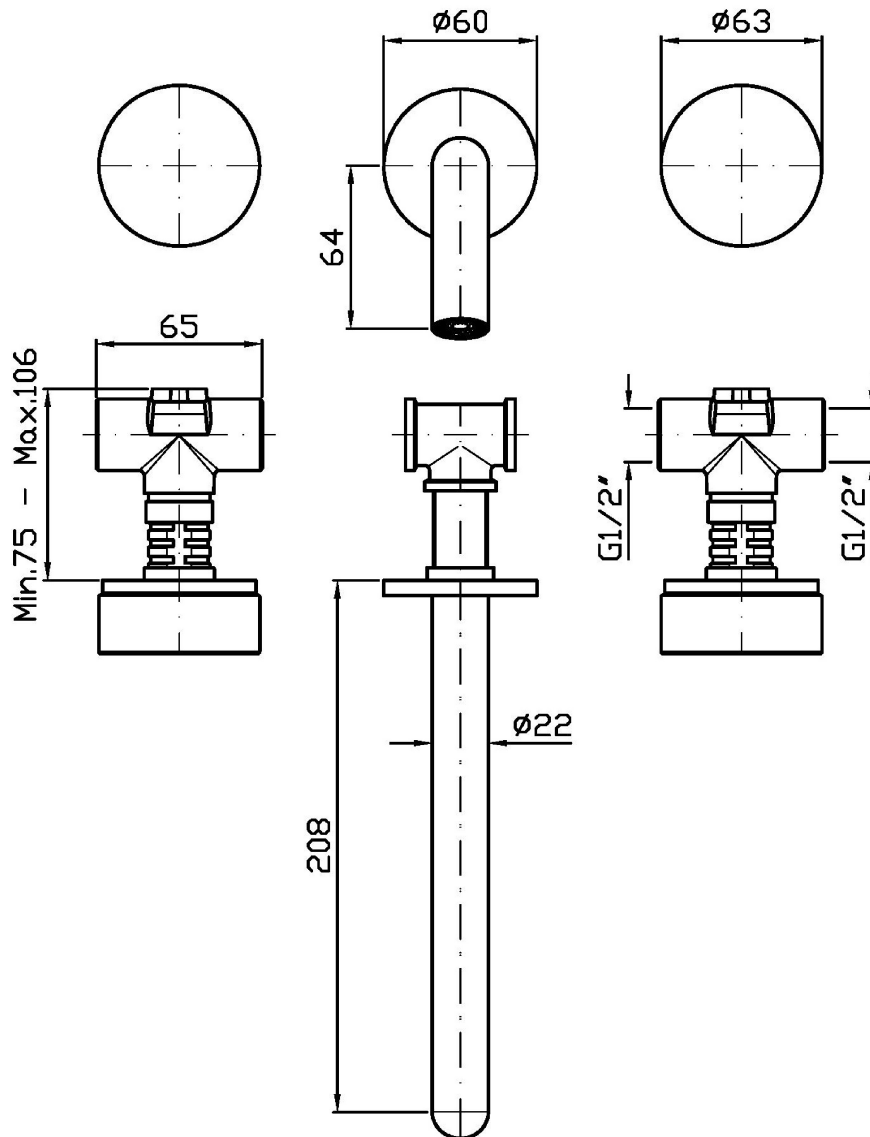

ISY22

ZIS4641.P91 Disegno Complessivo / Overall Drawing

Note / Notes