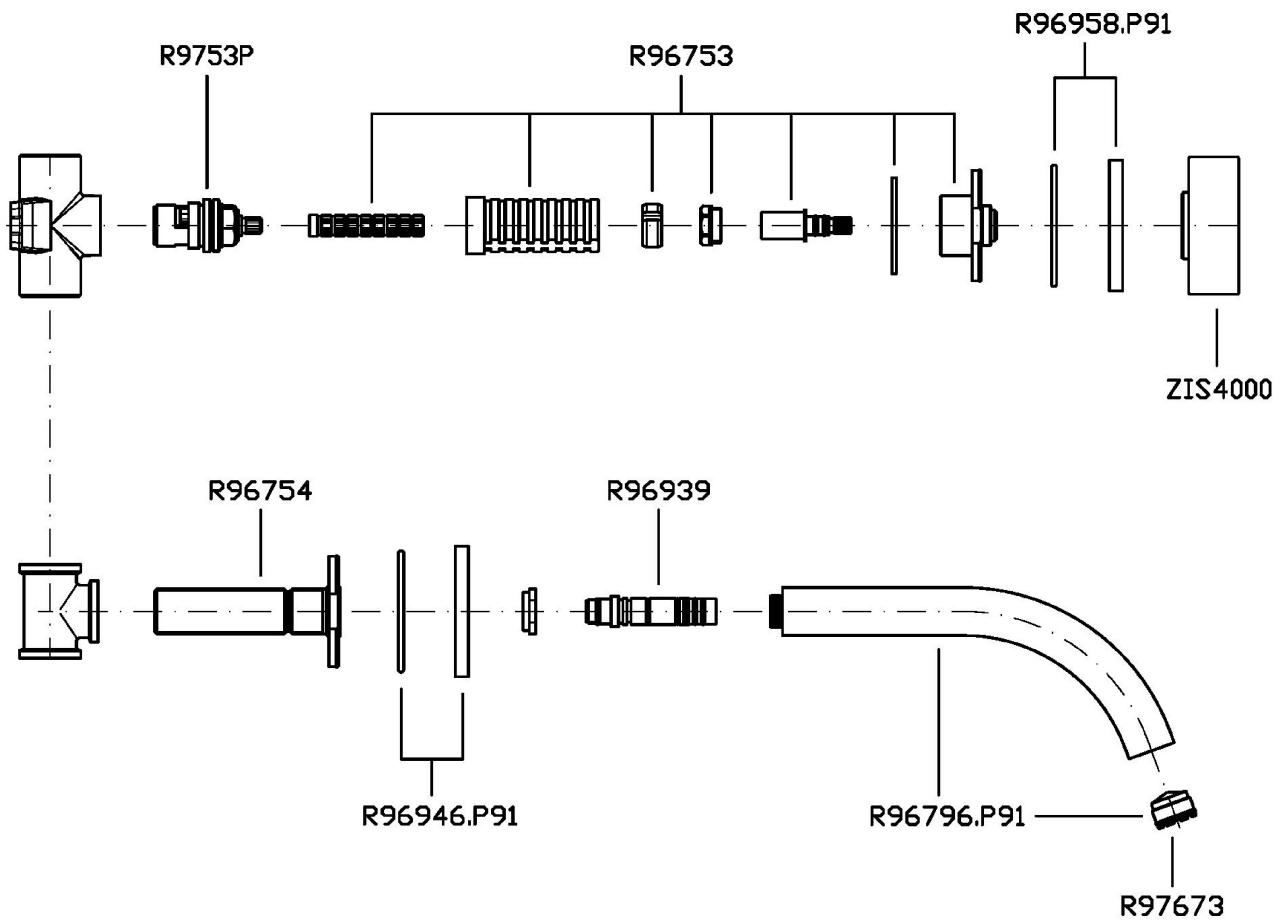

ISY22

ZIS4640.P91 Esplosi / Exploded