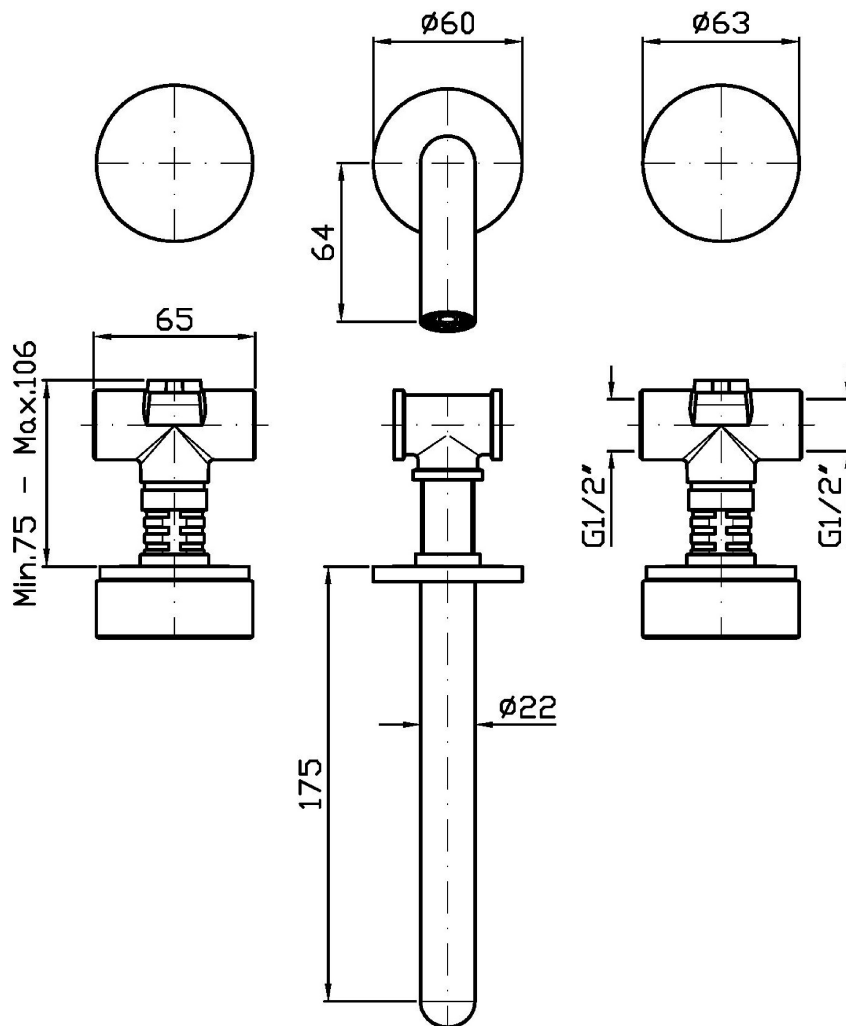

ISY22

ZIS4640.P91 Disegno Complessivo / Overall Drawing

Note / Notes