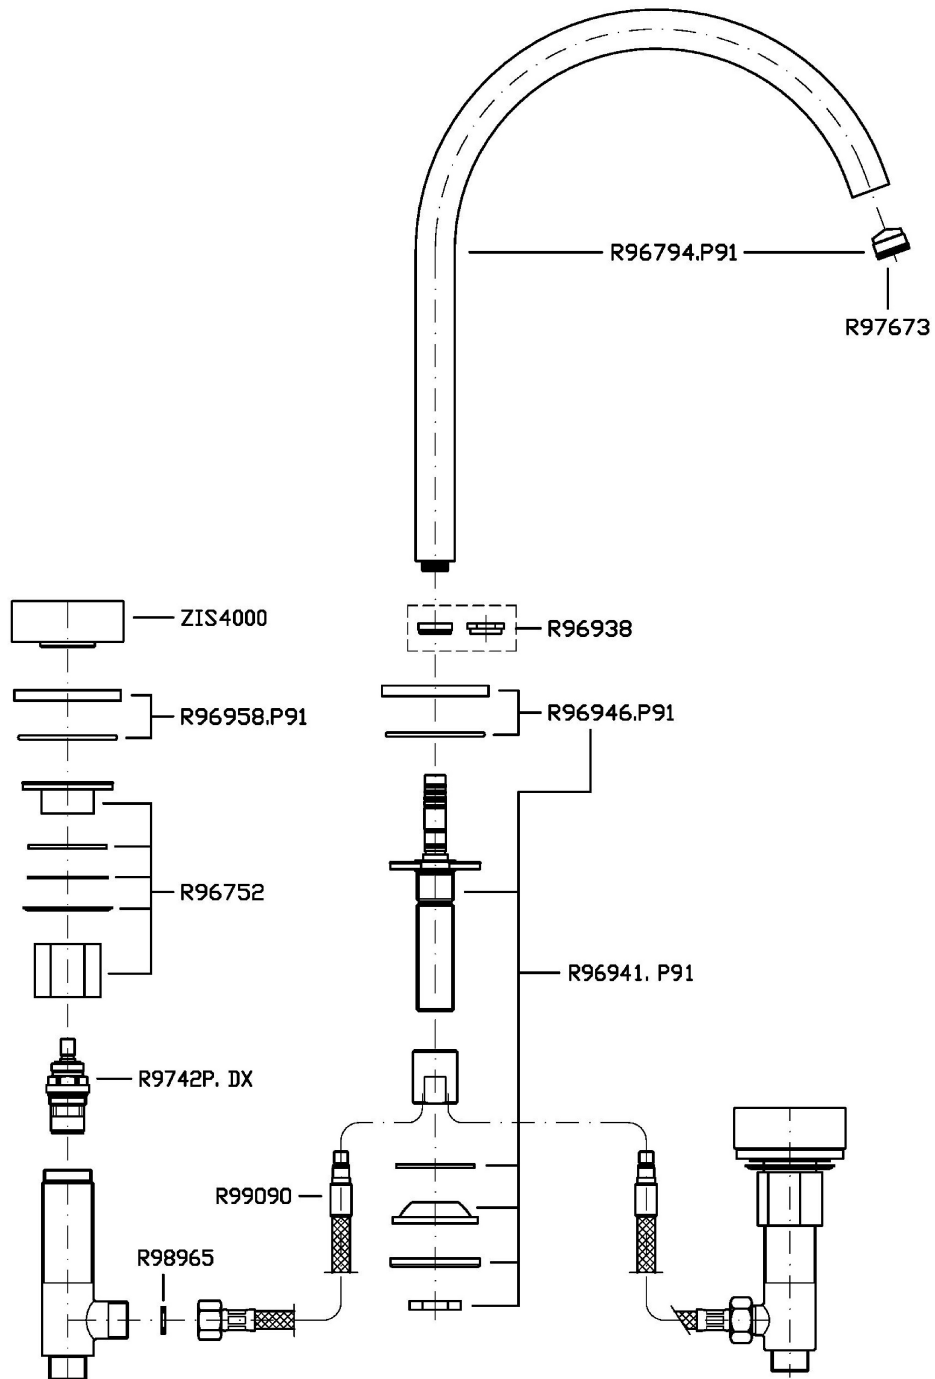

Water Saving - portata d'acqua uguale o inferiore a 6 l/min.

3 hole basin mixer with aerator, flexible tails, swivel spout or lockable during installation. Without pop-up waste. Calacatta gold marble handles.

Water Saving - water flow rate of 6 l/min or less.

Marchio / Brand ZUCCHETTI

Classe / Class WW

ISY22

ZIS4341.P91 Finiture / Finishes

P91

Brushed PVD Copper /
Brushed PVD Copper

Note / Notes

ISY22

ZIS4341.P91 Disegno Complessivo / Overall Drawing

ISY22

ZIS4341.P91 Esplosi / Exploded

ISY22

ZIS4341.P91 Portate / Flowrates (lt/min)

PRESSIONE PRESSURE	1 BAR	2 BAR	3 BAR	4 BAR	5 BAR
P1 LAVABO BASIN	2,6	3,7	4,4	4,5	4,5
P2					
P3					
P4					
P5					

ISY22

ZIS4341.P91 Pesi e Misure / Weights and Sizes

Peso (Kg) Weight (lb)	1,80 (Kg)	3,97 (lb)
Volume test (dc3) - (in3)	11,01 (dc3)	671,87 (in3)
h (mm) - (in)	90,00 (mm)	3,54 (in)
L1 (mm) - (in)	335,00 (mm)	13,19 (in)
L2 (mm) - (in)	365,00 (mm)	14,37 (in)