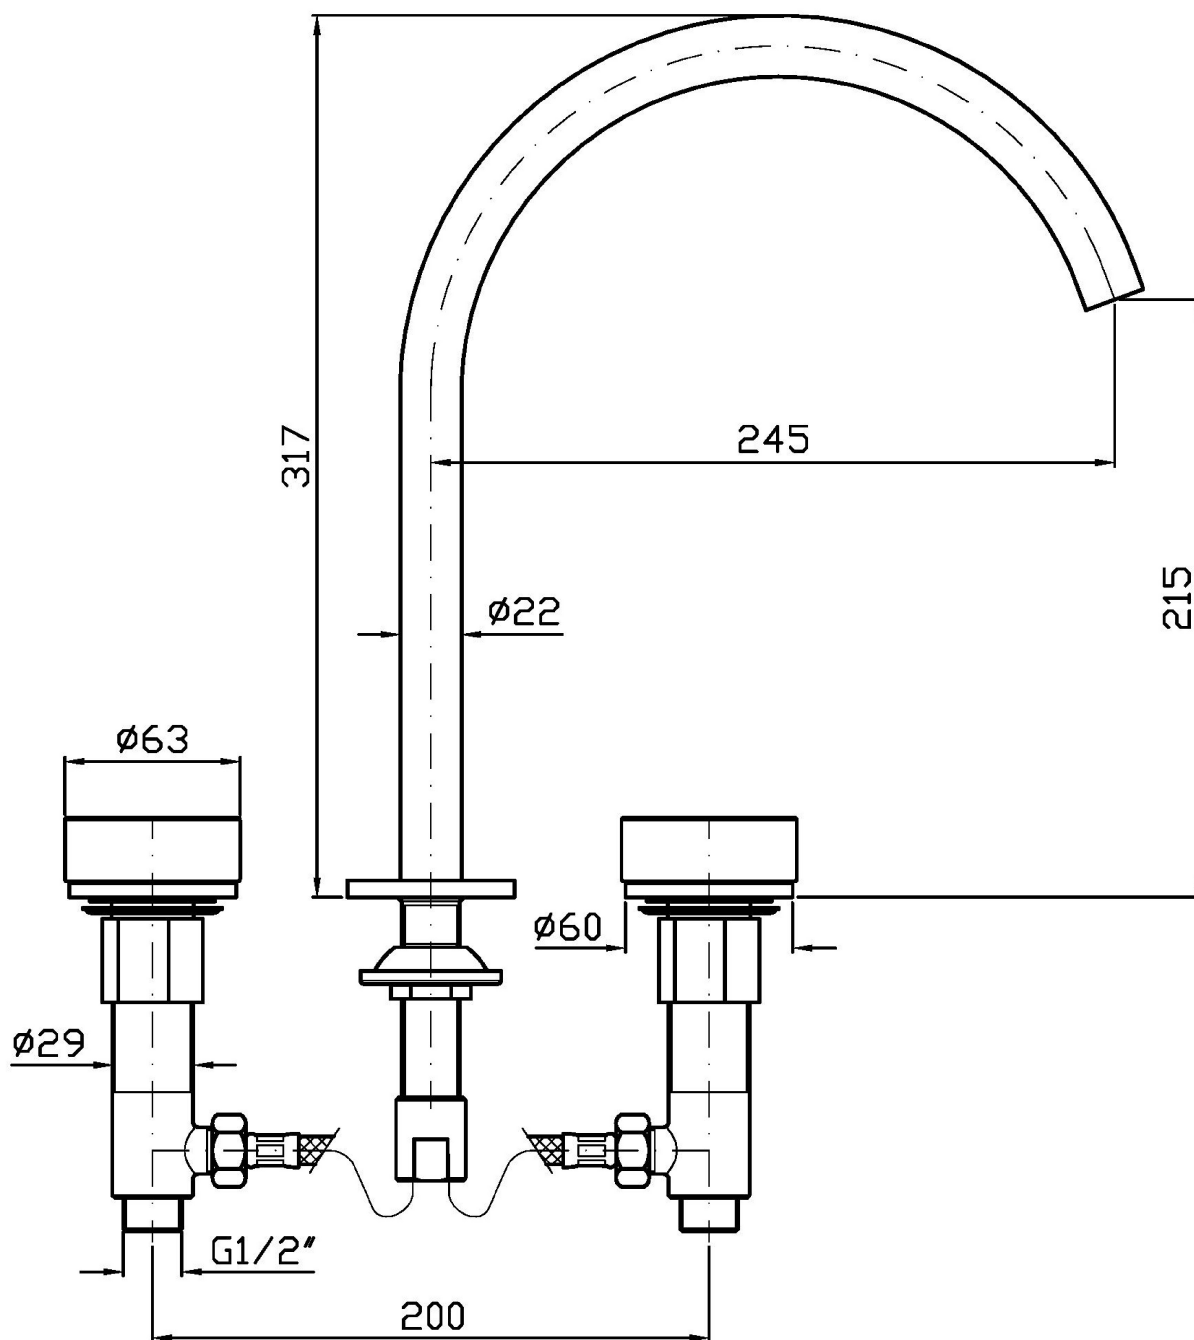

Water Saving - portata d'acqua uguale o inferiore a 6 l/min.

3 hole basin mixer with aerator, flexible tails, swivel spout or lockable during installation. Without pop-up waste. Calacatta gold marble handles.

Water Saving - water flow rate of 6 l/min or less.

Marchio / Brand ZUCCHETTI

Classe / Class WW

ISY22

ZIS4341.P91 Finiture / Finishes

P91

Brushed PVD Copper /
Brushed PVD Copper

Note / Notes

ISY22

ZIS4341.P91 Disegno Complessivo / Overall Drawing

ISY22

ZIS4341.P91 Esplosi / Exploded

ISY22

ZIS4341.P91 Portate / Flowrates (lt/min)

PRESSIONE PRESSURE	1 BAR	2 BAR	3 BAR	4 BAR	5 BAR
P1 LAVABO BASIN	2,6	3,7	4,4	4,5	4,5
P2					
P3					
P4					
P5					

ISY22

ZIS4341.P91 Pesi e Misure / Weights and Sizes

Peso (Kg) Weight (lb)	1,80 (Kg)	3,97 (lb)
Volume test (dc3) - (in3)	11,01 (dc3)	671,87 (in3)
h (mm) - (in)	90,00 (mm)	3,54 (in)
L1 (mm) - (in)	335,00 (mm)	13,19 (in)
L2 (mm) - (in)	365,00 (mm)	14,37 (in)