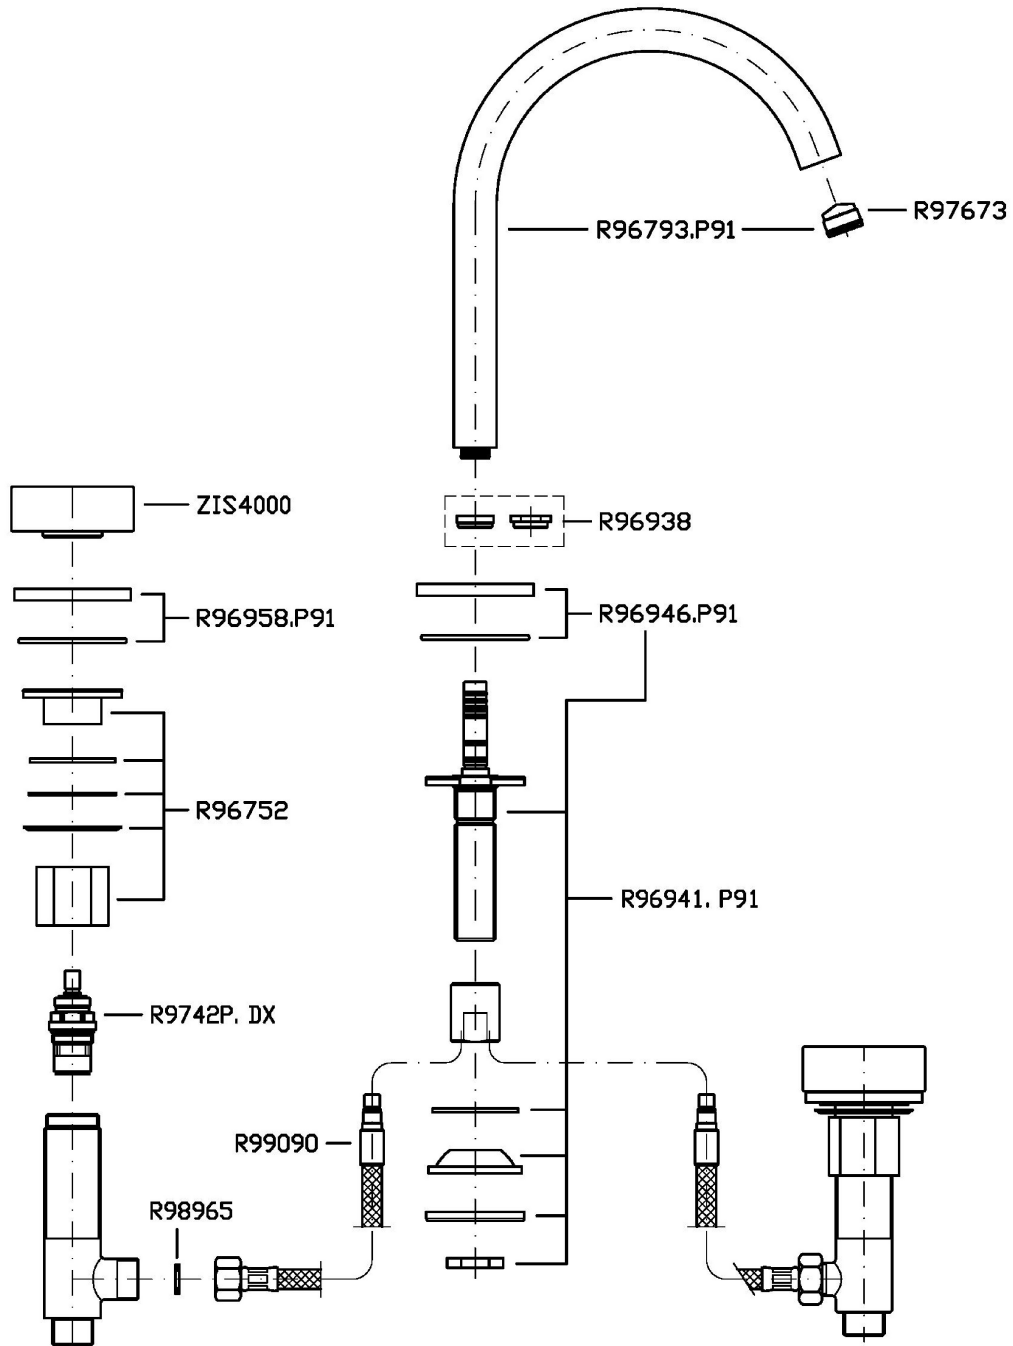

Water Saving - portata d'acqua uguale o inferiore a 6 l/min.

3 hole basin mixer with aerator, flexible tails, swivel spout or lockable during installation. Without pop-up waste. Calacatta gold marble handles.

Water Saving - water flow rate of 6 l/min or less.

Marchio / Brand ZUCCHETTI

Classe / Class WW

ISY22

ZIS4340.P91 Finiture / Finishes

P91

Brushed PVD Copper /
Brushed PVD Copper

Note / Notes

ISY22

ZIS4340.P91 Disegno Complessivo / Overall Drawing

ISY22

ZIS4340.P91 Esplosi / Exploded

ISY22

ZIS4340.P91 Portate / Flowrates (lt/min)

PRESSIONE PRESSURE	1 BAR	2 BAR	3 BAR	4 BAR	5 BAR
P1 LAVABO BASIN	2,6	3,7	4,4	4,5	4,5
P2					
P3					
P4					
P5					

ISY22

ZIS4340.P91 Pesi e Misure / Weights and Sizes

Peso (Kg) Weight (lb)	1,75 (Kg)	3,86 (lb)
Volume test (dc3) - (in3)	11,01 (dc3)	671,87 (in3)
h (mm) - (in)	90,00 (mm)	3,54 (in)
L1 (mm) - (in)	335,00 (mm)	13,19 (in)
L2 (mm) - (in)	365,00 (mm)	14,37 (in)