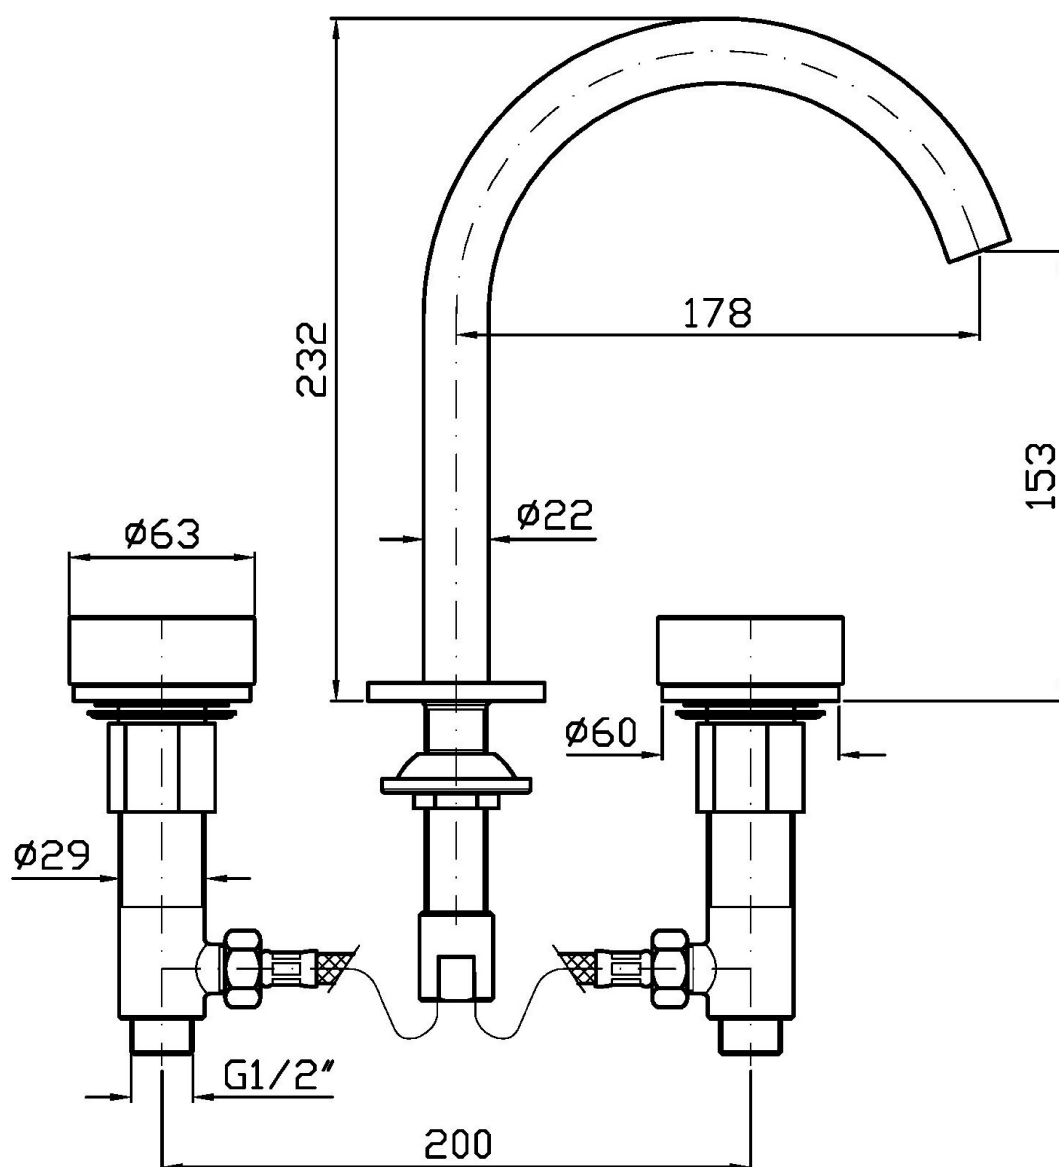

Water Saving - portata d'acqua uguale o inferiore a 6 l/min.

3 hole basin mixer with aerator, flexible tails, swivel spout or lockable during installation. Without pop-up waste. Calacatta gold marble handles.

Water Saving - water flow rate of 6 l/min or less.

Marchio / Brand ZUCCHETTI

Classe / Class WW

ISY22

ZIS4340.P91 Finiture / Finishes

P91

Brushed PVD Copper /
Brushed PVD Copper

Note / Notes

ISY22

ZIS4340.P91 Disegno Complessivo / Overall Drawing

ISY22

ZIS4340.P91 Esplosi / Exploded

ISY22

ZIS4340.P91 Portate / Flowrates (lt/min)

PRESSIONE PRESSURE	1 BAR	2 BAR	3 BAR	4 BAR	5 BAR
P1 LAVABO BASIN	2,6	3,7	4,4	4,5	4,5
P2					
P3					
P4					
P5					

ISY22

ZIS4340.P91 Pesi e Misure / Weights and Sizes

Peso (Kg) Weight (lb)	1,75 (Kg)	3,86 (lb)
Volume test (dc3) - (in3)	11,01 (dc3)	671,87 (in3)
h (mm) - (in)	90,00 (mm)	3,54 (in)
L1 (mm) - (in)	335,00 (mm)	13,19 (in)
L2 (mm) - (in)	365,00 (mm)	14,37 (in)