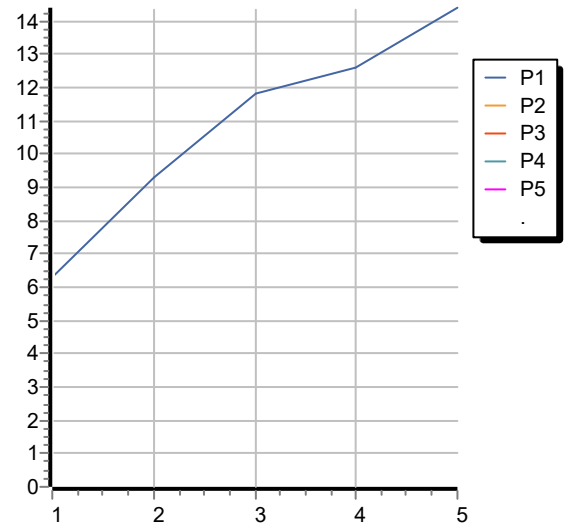

Water Saving - portata d'acqua uguale o inferiore a 6 l/min.

WC/bidet hydrobrush with built-in single lever mixer, brass shut-off handshower, handshower support and 1200 mm flexible hose.

Water Saving - water flow rate of 6 l/min or less.

ZIS417

Portate / Flowrates (lt/min)

PRESSIONE PRESSURE	1 BAR	2 BAR	3 BAR	4 BAR	5 BAR
P1 DOCCETTA HANDSHOWER	6,3	9,3	11,8	12,6	14,4
P2					
P3					
P4					
P5					

ISY22

ZIS417

Pesi e Misure / Weights and Sizes

Peso (Kg) Weight (lb)	1,20 (Kg)	2,65 (lb)
Volume test (dc3) - (in3)	4,05 (dc3)	247,15 (in3)
h (mm) - (in)	70,00 (mm)	2,76 (in)
L1 (mm) - (in)	150,00 (mm)	5,91 (in)
L2 (mm) - (in)	385,00 (mm)	15,16 (in)