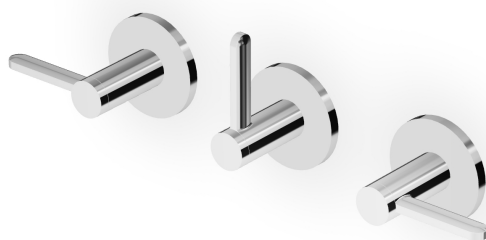

Marchio / Brand ZUCCHETTI

Classe / Class WW

ISY22

ZIS3695

Gruppo incasso vasca-doccia a tre fori. / 3 hole built-in bath-shower mixer.

Gruppo incasso vasca-doccia a 3 fori con deviatore a 2 vie.

3 hole built-in bath-shower mixer with 2 way diverter.

R99508

Parte incasso. / Built-in part.

Finiture / Finishes

 Cromo / Chrome	 C3 Nickel Spazzolato / Brushed Nickel	 C50 Metal Black / Metal Black	 C51 Metal Black spazzolato / Brushed Metal Black	 N6 Nero opaco / Matt black	 L5 Blu mediterraneo / Mediterranean blu	 P21 PVD brushed chocolate / PVD brushed chocolate
 P31 Brushed PVD British gold / Brushed PVD British gold	 P91 Brushed PVD Copper / Brushed PVD Copper					