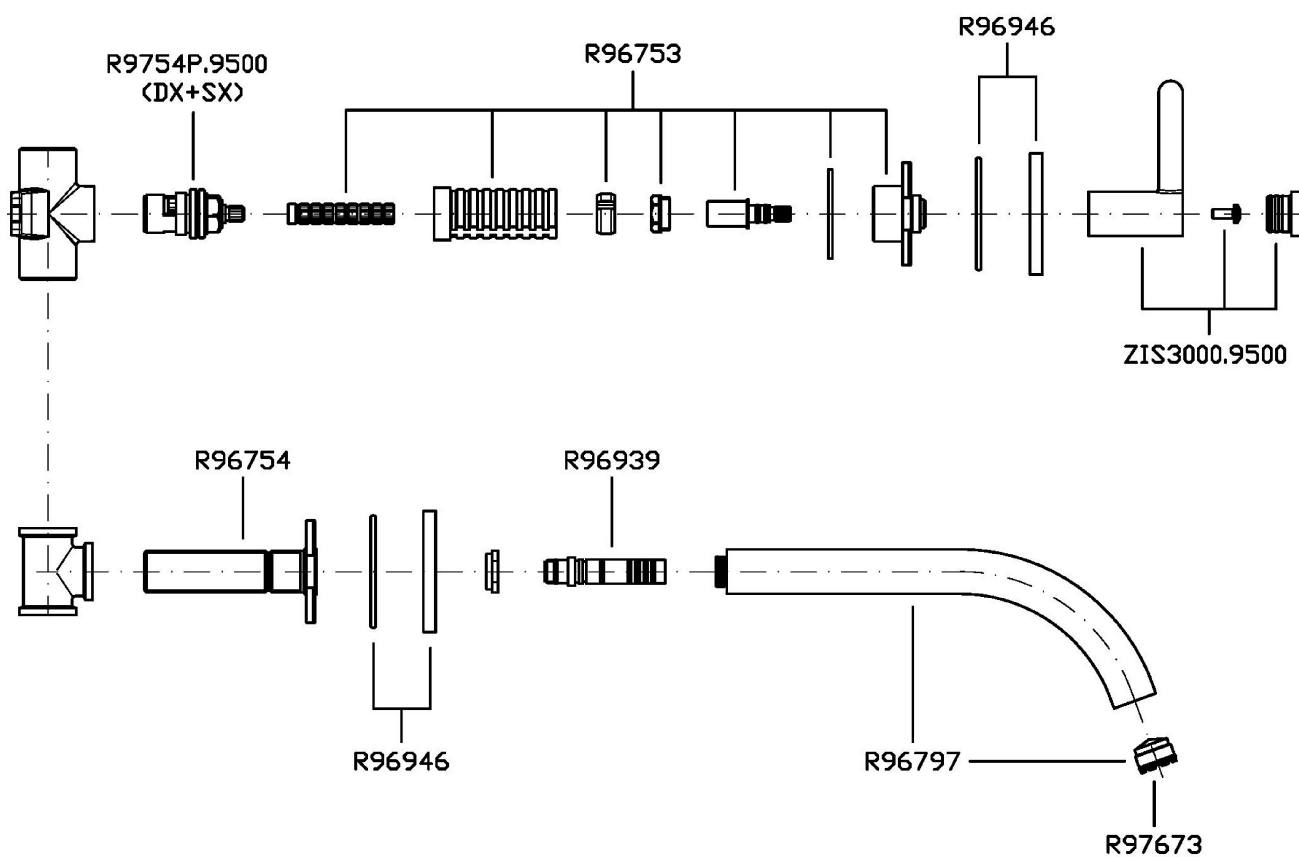

3 hole built-in basin mixer with aerator. Spout L. 210 mm.
Water Saving - water flow rate of 6 l/min or less.

R99500

Parte incasso corpo unico, interasse 200 mm /
Assembled built-in part, interaxe 200 mm.

R99504

Parte incasso con elementi liberi, distanza
variabile / Built-in part, not assembled, variable
distance.

Finiture / Finishes

	 C3	 C50	 C51	 N6	 L5	 P21
Cromo / Chrome	Nickel Spazzolato / Brushed Nickel	Metal Black / Metal Black	Metal Black spazzolato / Brushed Metal Black	Nero opaco / Matt black	Blu mediterraneo / Mediterranean blu	PVD brushed chocolate / PVD brushed chocolate
 P31	 P91					
Brushed PVD British gold / Brushed PVD British gold	Brushed PVD Copper / Brushed PVD Copper					

ISY22

ZIS3641

Disegno Complessivo / Overall Drawing

Note / Notes

ISY22

ZIS3641

Esplosi / Exploded

ISY22

ZIS3641

Portate / Flowrates (lt/min)

PRESSIONE PRESSURE	1 BAR	2 BAR	3 BAR	4 BAR	5 BAR
P1 LAVABO BASIN	2,6	3,7	4,4	4,5	4,5
P2					
P3					
P4					
P5					

ISY22

ZIS3641

Pesi e Misure / Weights and Sizes

Peso (Kg) Weight (lb)	2,45 (Kg)	5,40 (lb)
Volume test (dc3) - (in3)	11,01 (dc3)	671,87 (in3)
h (mm) - (in)	90,00 (mm)	3,54 (in)
L1 (mm) - (in)	335,00 (mm)	13,19 (in)
L2 (mm) - (in)	365,00 (mm)	14,37 (in)