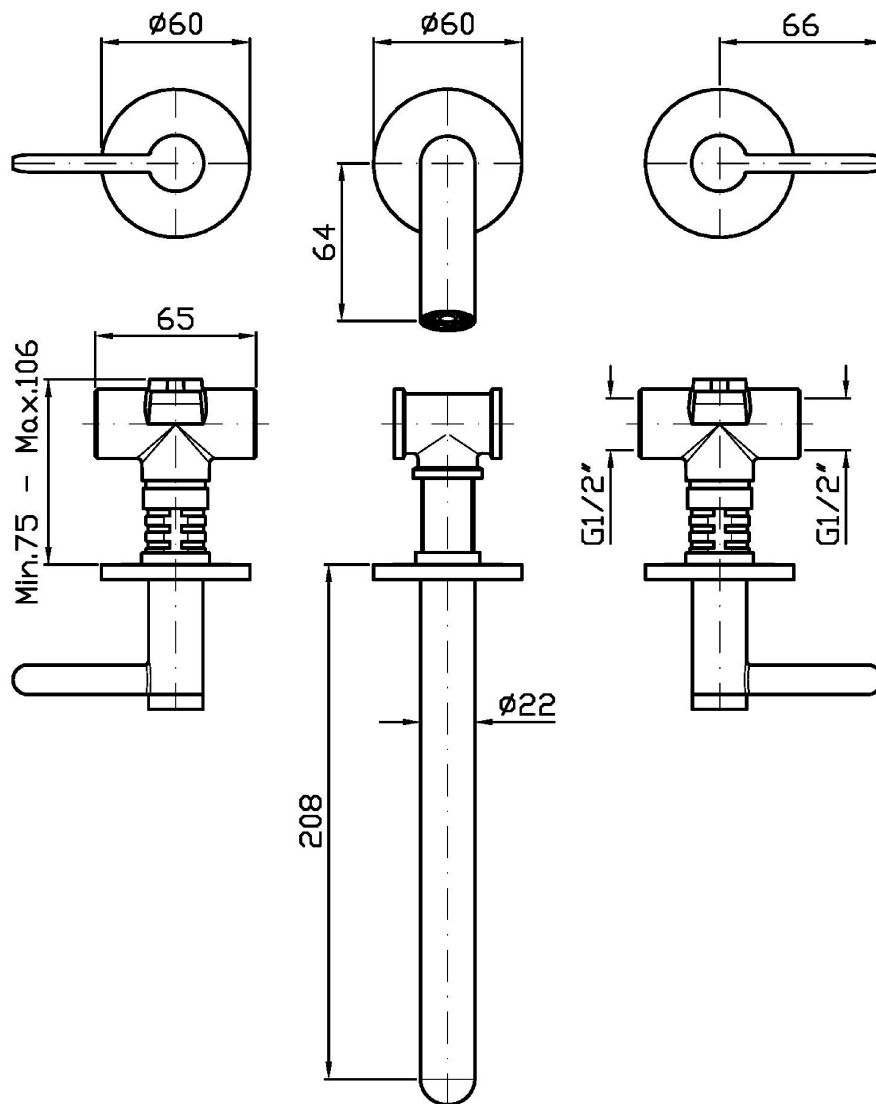

ISY22

ZIS3641

Disegno Complessivo / Overall Drawing

Note / Notes