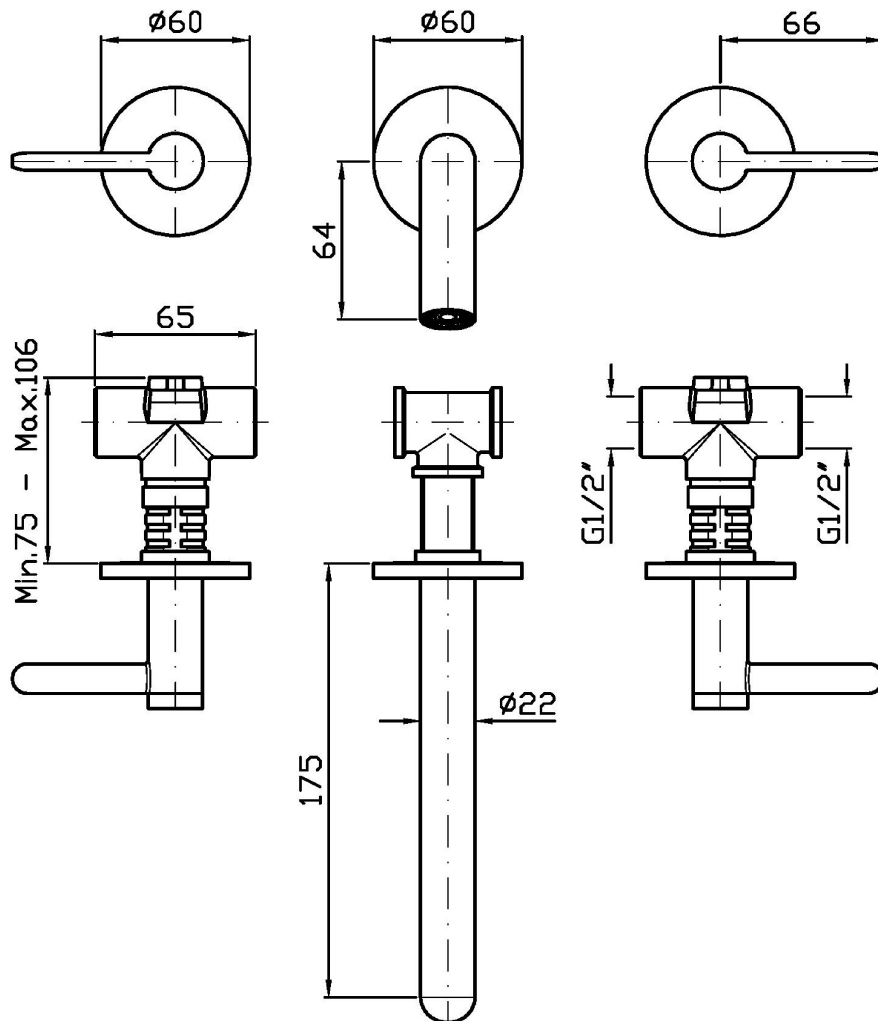

ISY22

ZIS3640

Disegno Complessivo / Overall Drawing

Note / Notes