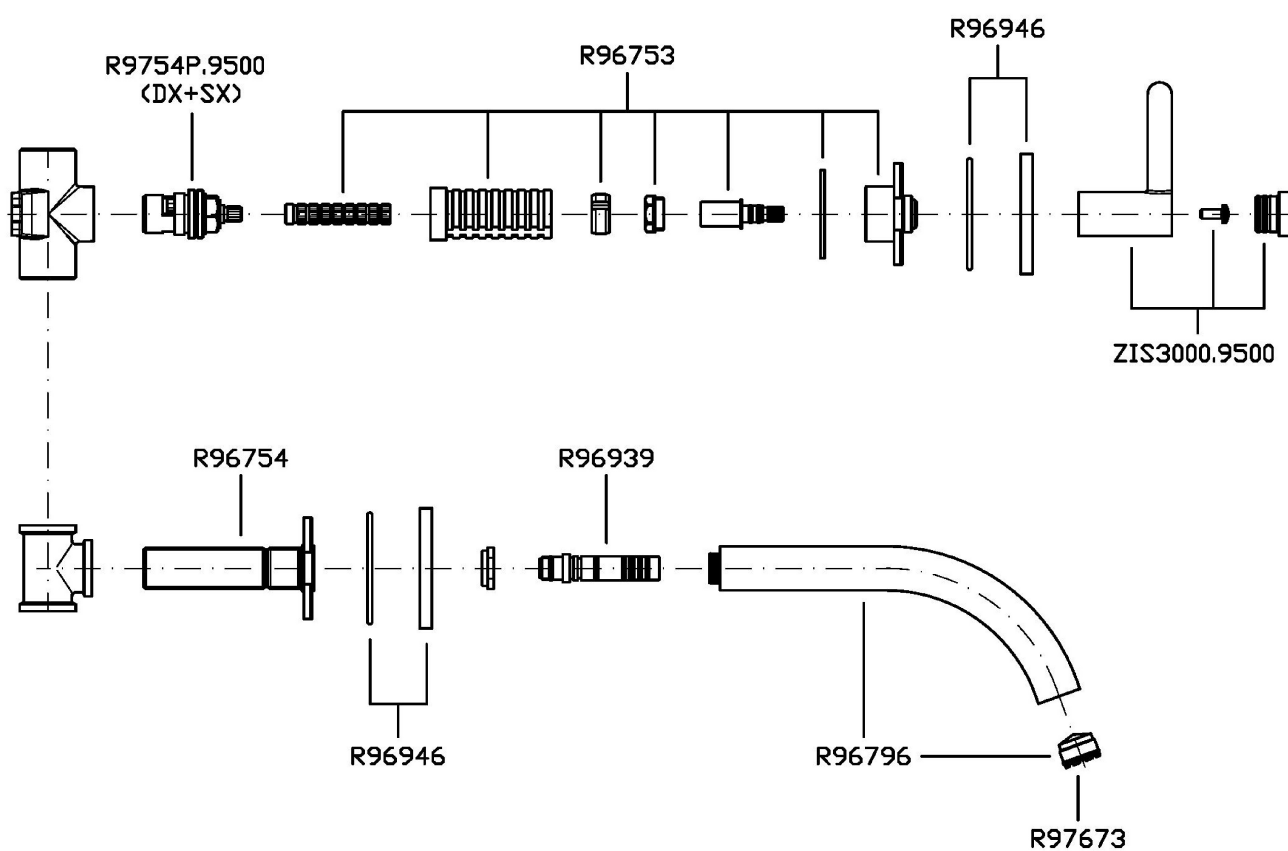

ISY22

ZIS3640

Esplosi / Exploded