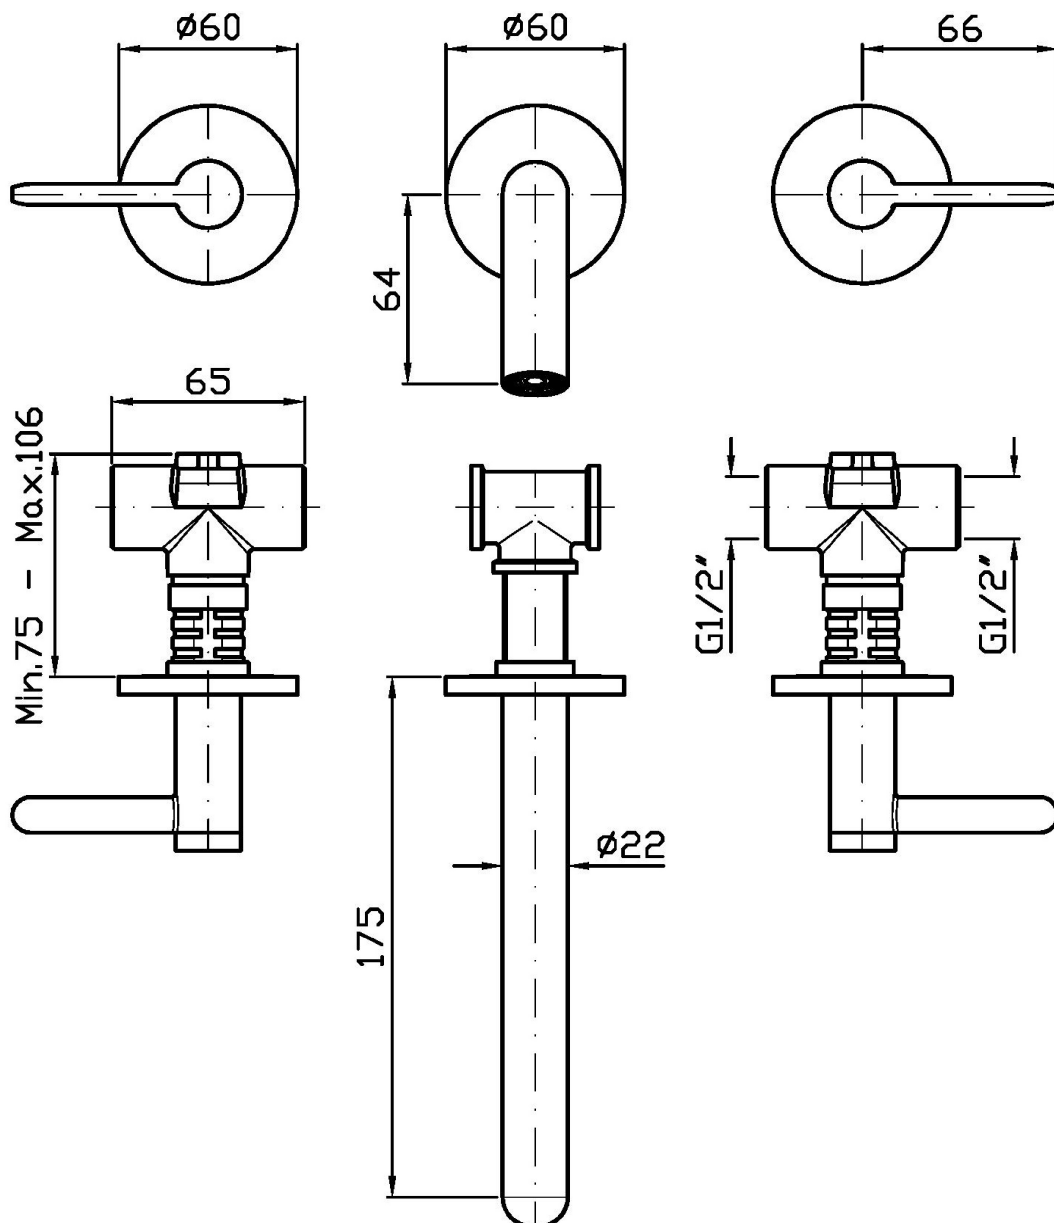

ISY22

ZIS3640

Disegno Complessivo / Overall Drawing