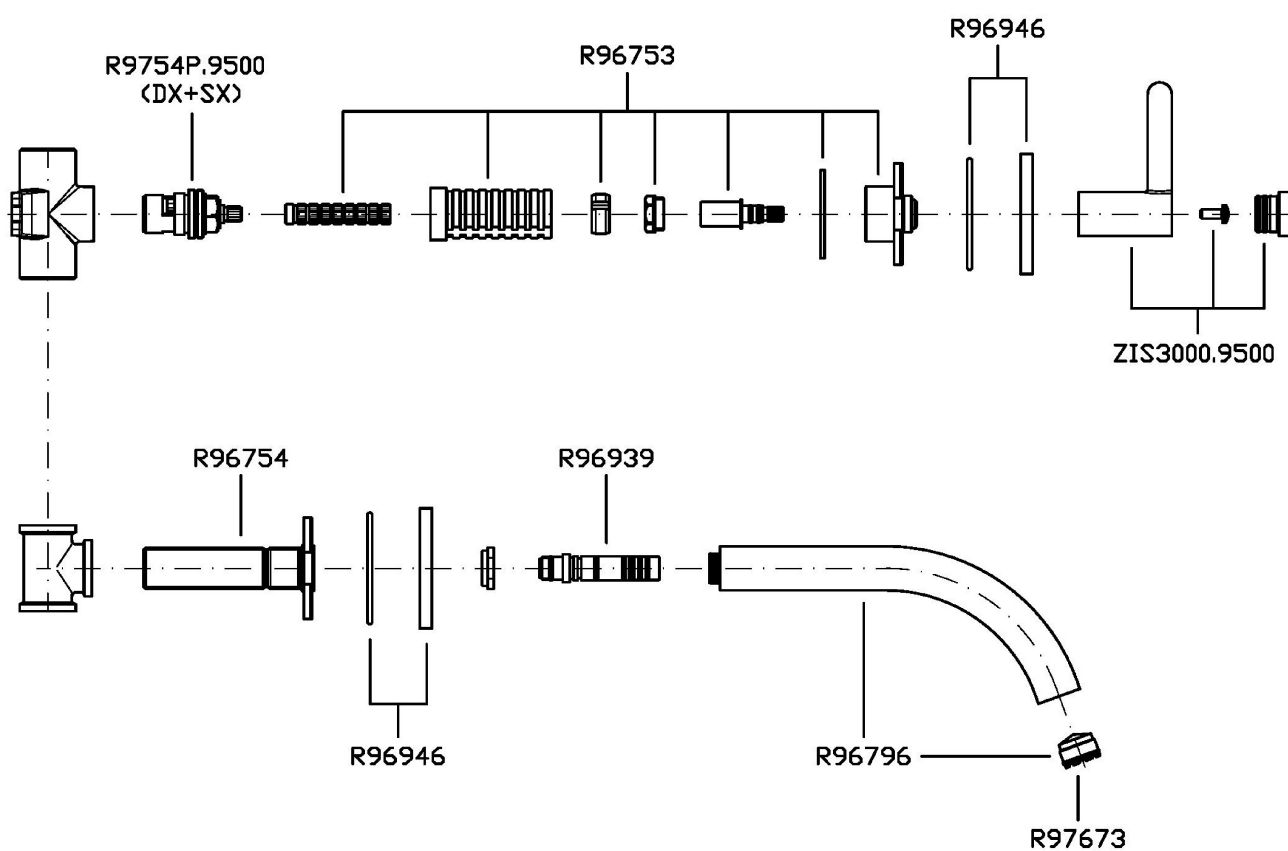

3 hole built-in basin mixer with aerator. Spout L. 175 mm.
Water Saving - water flow rate of 6 l/min or less.

R99500

Parte incasso corpo unico, interasse 200 mm /
Assembled built-in part, interaxe 200 mm.

R99504

Parte incasso con elementi liberi, distanza
variabile / Built-in part, not assembled, variable
distance.

Finiture / Finishes

	 C3	 C8	 C50	 C51	 N6	 L5
Cromo / Chrome	Nickel Spazzolato / Brushed Nickel	Nickel Lucido / Polished Nickel	Metal Black / Metal Black	Metal Black spazzolato / Brushed Metal Black	Nero opaco / Matt black	Blu mediterraneo / Mediterranean blu
 P21	 P31	 P91				
PVD brushed chocolate / PVD brushed chocolate	Brushed PVD British gold / Brushed PVD British gold	Brushed PVD Copper / Brushed PVD Copper				

ISY22

ZIS3640

Disegno Complessivo / Overall Drawing

Note / Notes

ISY22

ZIS3640

Esplosi / Exploded

ISY22

ZIS3640

Portate / Flowrates (lt/min)

PRESSIONE PRESSURE	1 BAR	2 BAR	3 BAR	4 BAR	5 BAR
P1 LAVABO BASIN	2,6	3,7	4,4	4,5	4,5
P2					
P3					
P4					
P5					

ISY22

ZIS3640

Pesi e Misure / Weights and Sizes

Peso (Kg) Weight (lb)	2,40 (Kg)	5,29 (lb)
Volume test (dc3) - (in3)	11,01 (dc3)	671,87 (in3)
h (mm) - (in)	90,00 (mm)	3,54 (in)
L1 (mm) - (in)	335,00 (mm)	13,19 (in)
L2 (mm) - (in)	365,00 (mm)	14,37 (in)