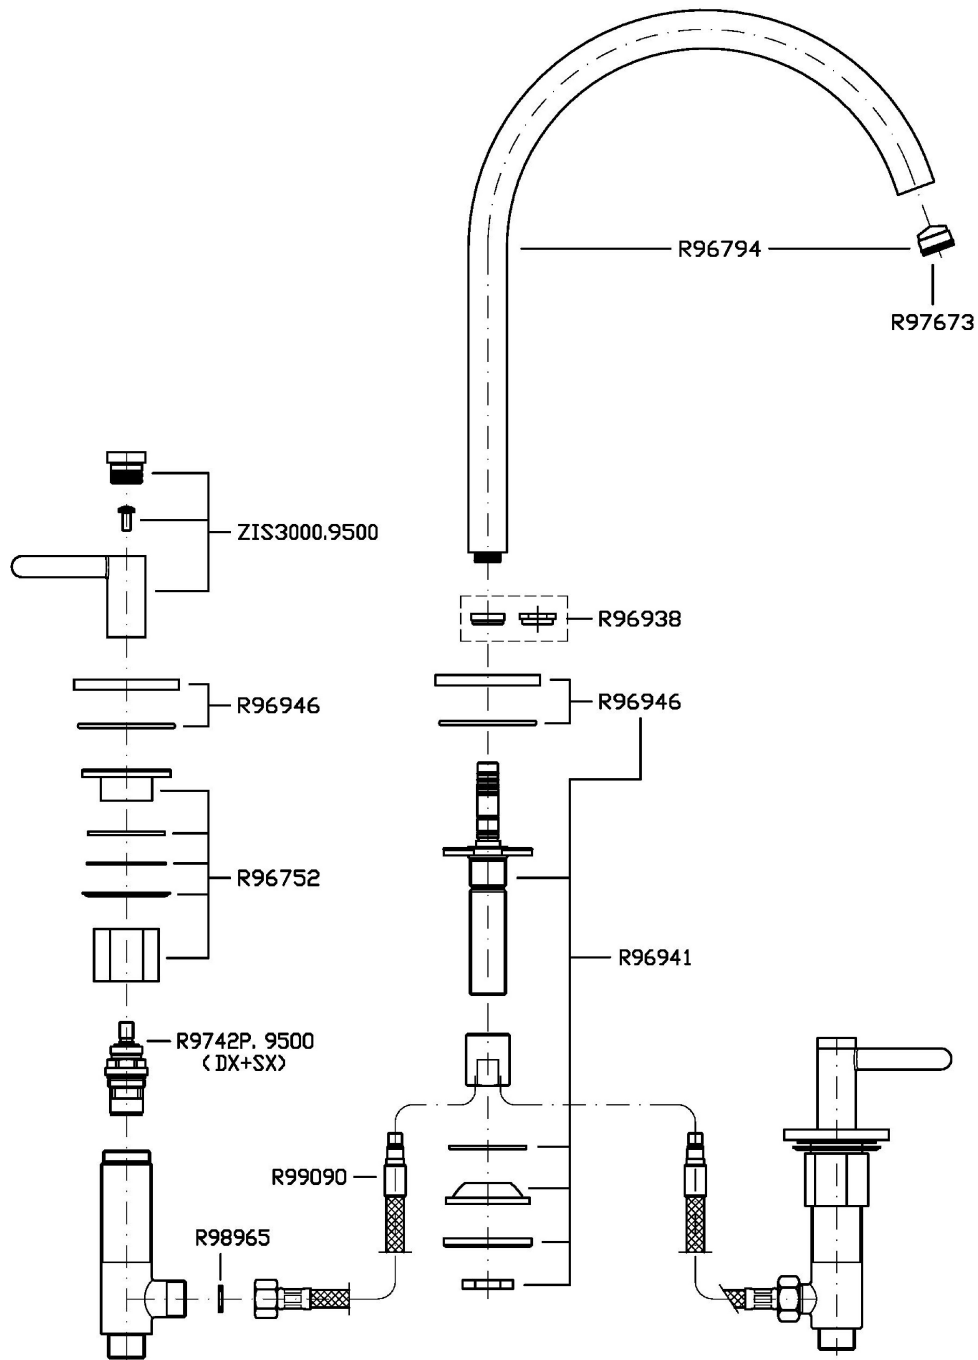

ISY22

ZIS3341

Esplosi / Exploded