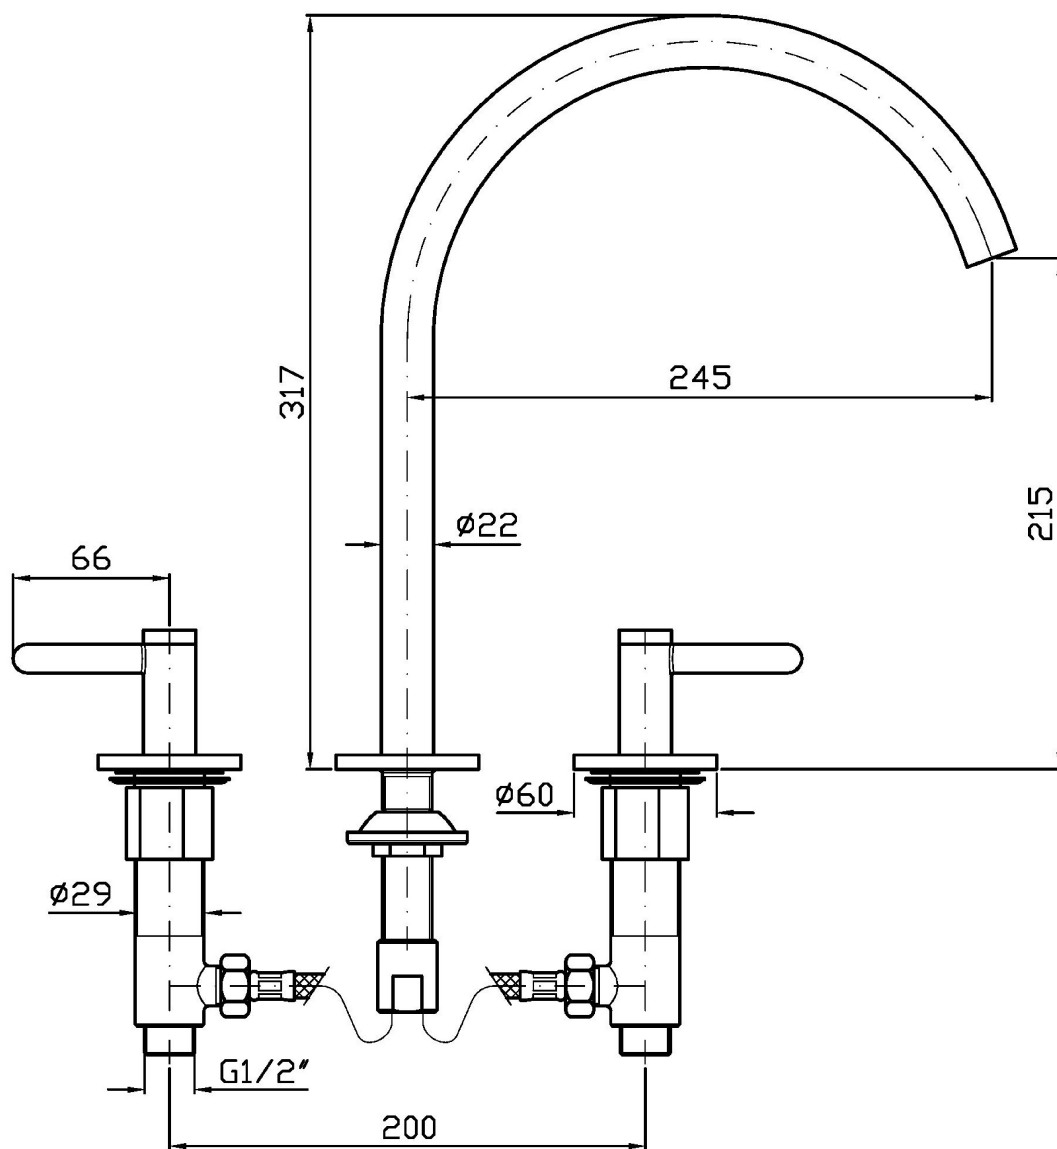

ISY22

ZIS3341

Disegno Complessivo / Overall Drawing

Note / Notes