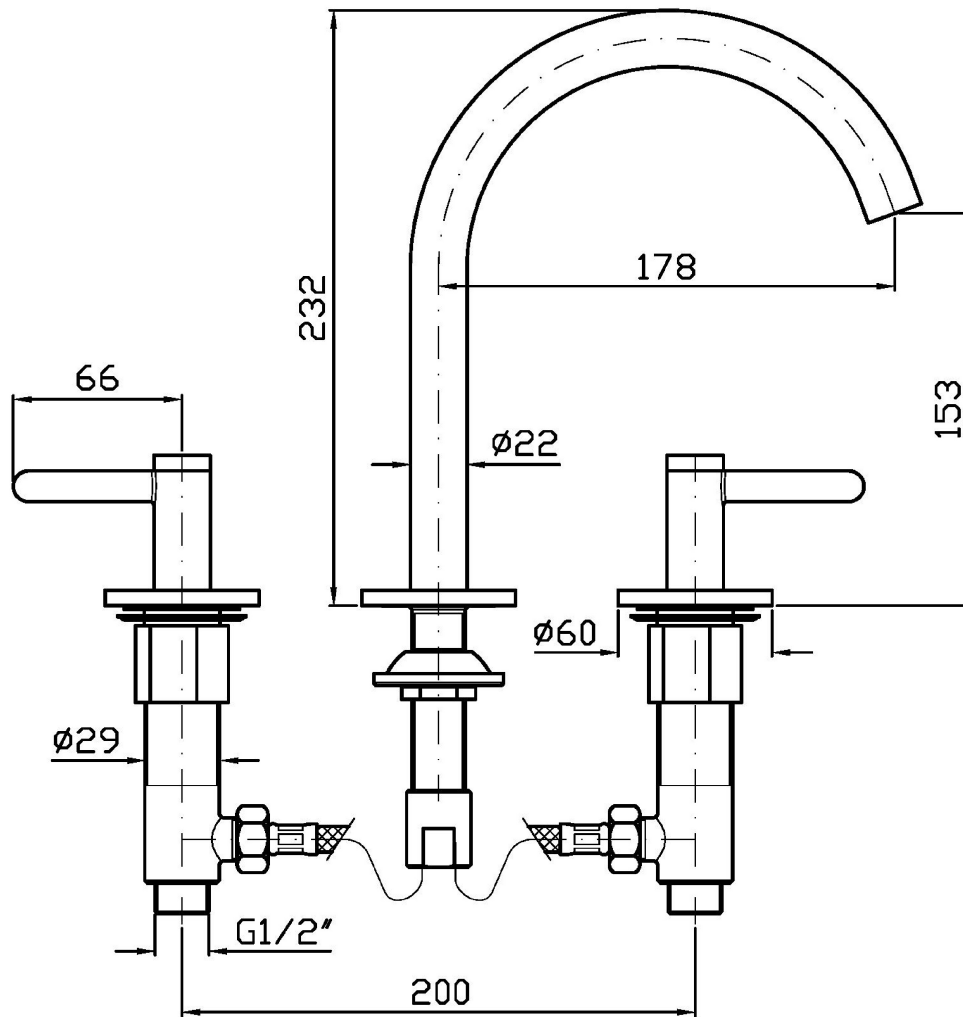

ISY22

ZIS3340

Disegno Complessivo / Overall Drawing

Note / Notes