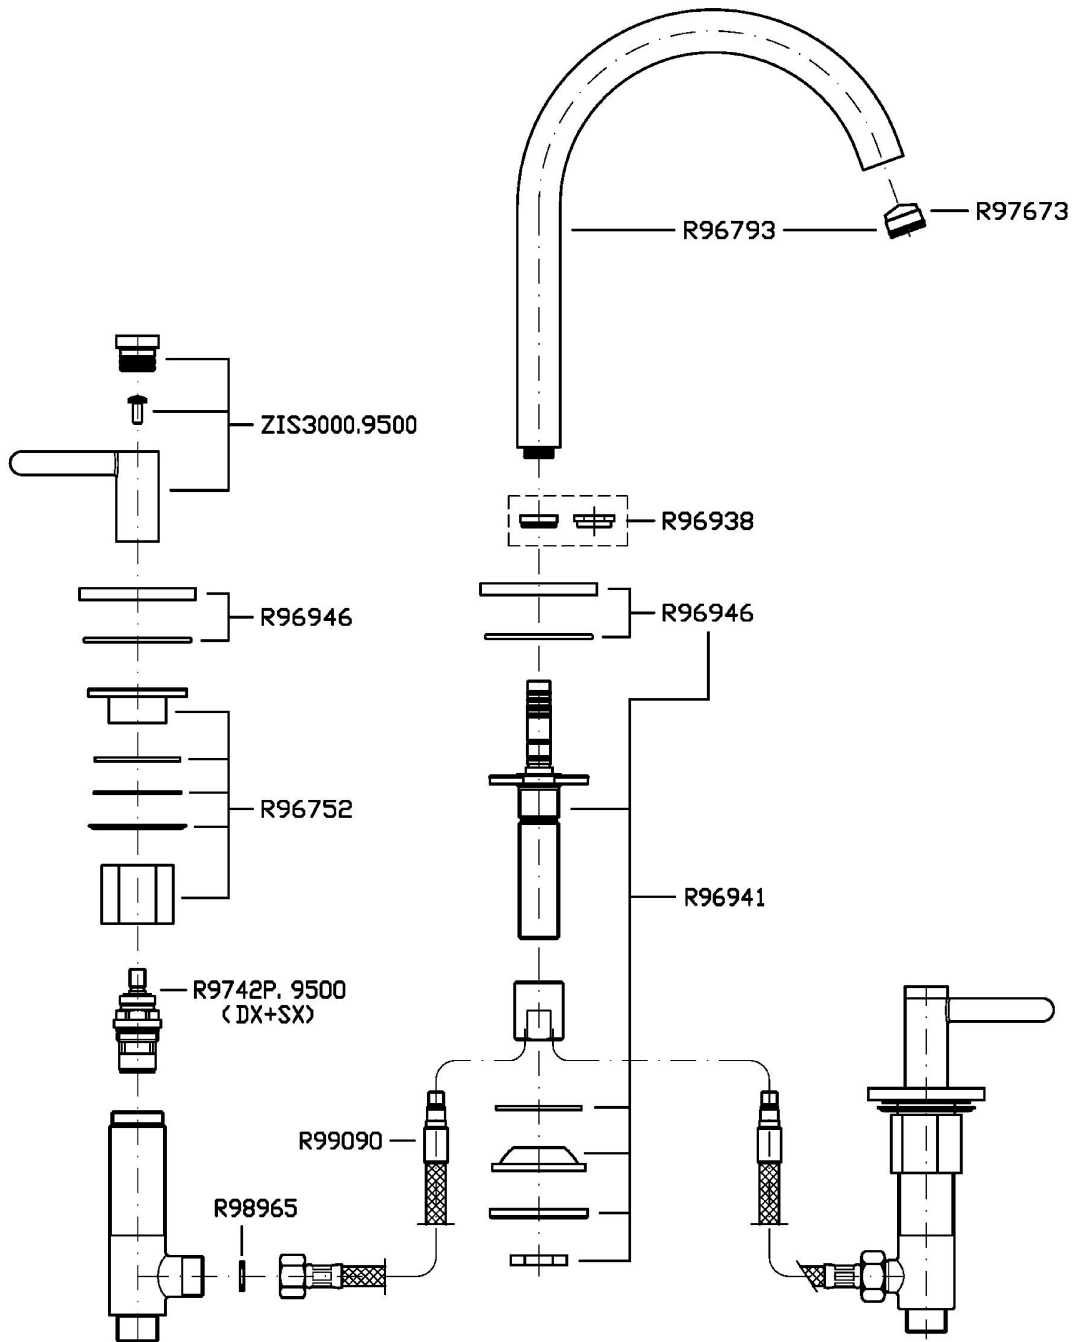

ISY22

ZIS3340

Batteria lavabo a 3 fori. / 3 hole basin mixer.

Batteria lavabo a 3 fori con aeratore, flessibili di collegamento, bocca girevole o bloccabile in fase di installazione. Senza scarico.

Water Saving - portata d'acqua uguale o inferiore a 6 l/min.

3 hole basin mixer with aerator, flexible tails, swivel spout or lockable during installation. Without pop-up waste.

Water Saving - water flow rate of 6 l/min or less.

Finiture / Finishes

 Cromo / Chrome	 C3 Nickel Spazzolato / Brushed Nickel	 C50 Metal Black / Metal Black	 C51 Metal Black spazzolato / Brushed Metal Black	 N6 Nero opaco / Matt black	 L5 Blu mediterraneo / Mediterranean blu	 P21 PVD brushed chocolate / PVD brushed chocolate
 P31 Brushed PVD British gold / Brushed PVD British gold	 P91 Brushed PVD Copper / Brushed PVD Copper					

ISY22

ZIS3340

Disegno Complessivo / Overall Drawing

Note / Notes

ISY22

ZIS3340

Esplosi / Exploded

ISY22

ZIS3340

Portate / Flowrates (lt/min)

PRESSIONE PRESSURE	1 BAR	2 BAR	3 BAR	4 BAR	5 BAR
P1 LAVABO BASIN	2,6	3,7	4,4	4,5	4,5
P2					
P3					
P4					
P5					

ISY22

ZIS3340

Pesi e Misure / Weights and Sizes

Peso (Kg) Weight (lb)	1,55 (Kg)	3,42 (lb)
Volume test (dc3) - (in3)	11,01 (dc3)	671,87 (in3)
h (mm) - (in)	90,00 (mm)	3,54 (in)
L1 (mm) - (in)	335,00 (mm)	13,19 (in)
L2 (mm) - (in)	365,00 (mm)	14,37 (in)