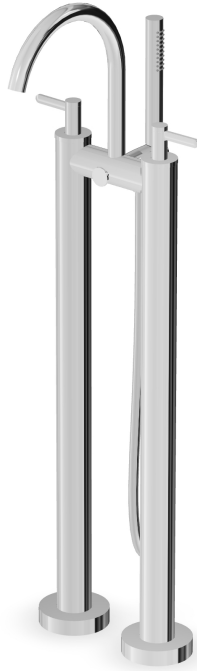

## ISY22

ZIS3278

Free standing vasca tradizionale. / Free standing bath mixer.

Free standing vasca tradizionale con deviatore, doccetta Z94177, flessibile da 1500 mm.

Free standing bath mixer with diverter, handshower Z94177, 1500 mm flexible hose.

## ISY22

ZIS3278

### Finiture / Finishes

Cromo / Chrome

**C3**

Nickel Spazzolato / Brushed Nickel

**C50**

Metal Black / Metal Black

**C51**

Metal Black spazzolato / Brushed Metal Black

**N6**

Nero opaco / Matt black

**P21**

PVD brushed chocolate / PVD brushed chocolate

**P31**

Brushed PVD British gold / Brushed PVD British gold

**P91**

Brushed PVD Copper / Brushed PVD Copper