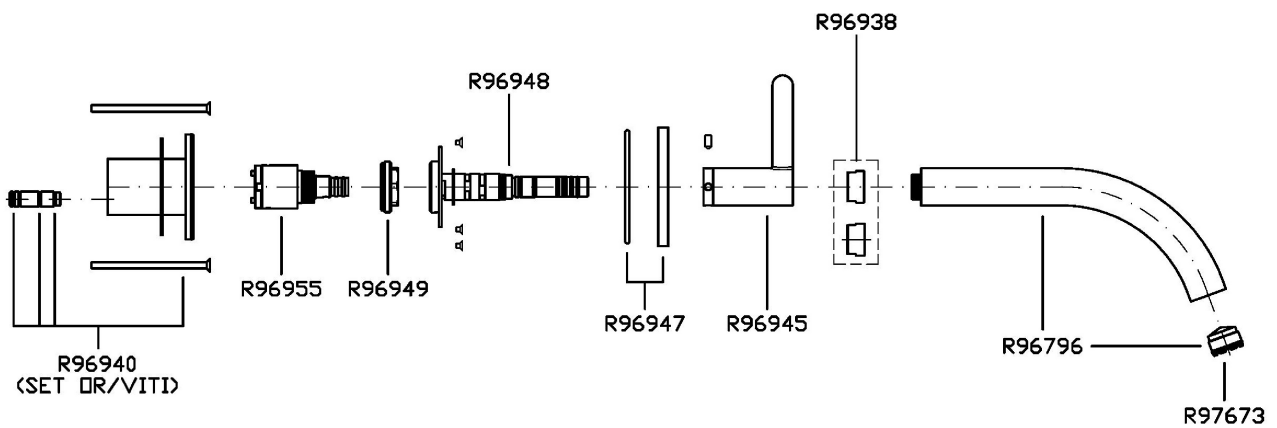

ISY22

ZIS2816

Esplosi / Exploded