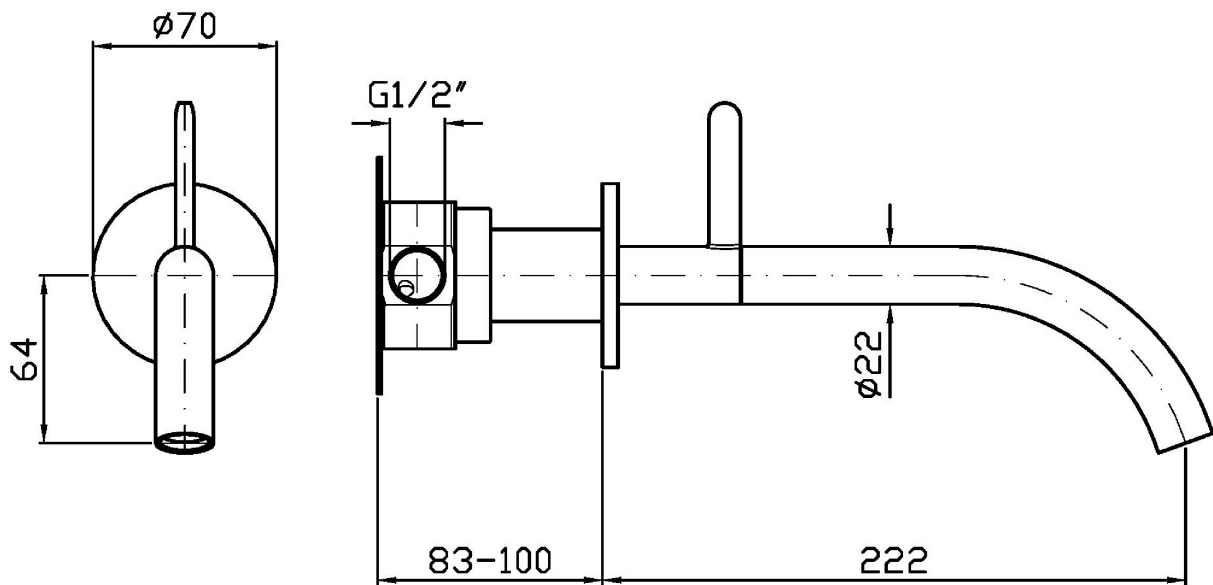

ISY22

ZIS2816

Disegno Complessivo / Overall Drawing