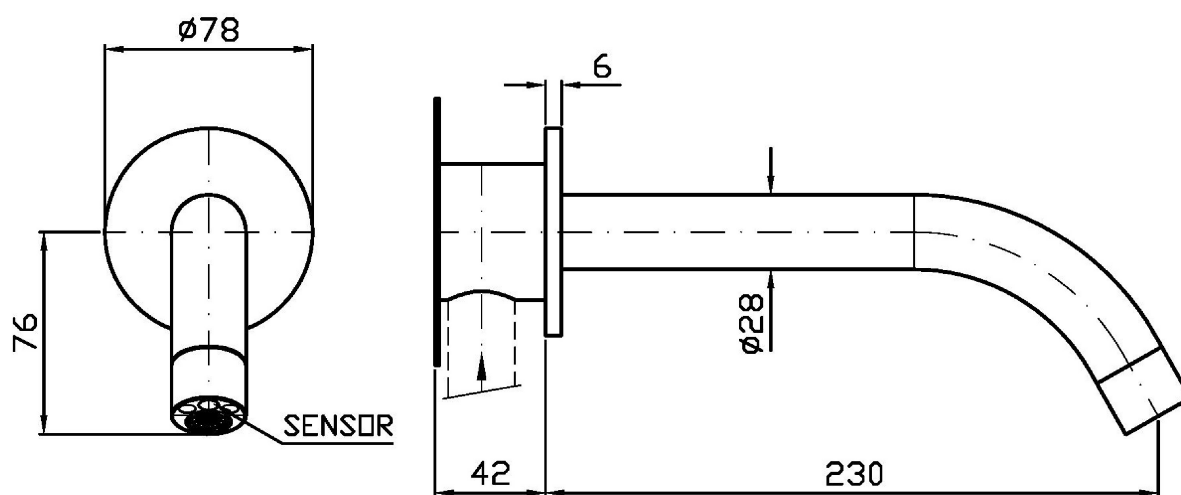

Water Saving - portata d'acqua uguale o inferiore a 6 l/min.

Built-in electronic basin mixer with photocell sensor aerator, powered by batteries. Without mixing water. Spout projection 230 mm.

Water Saving - water flow rate of 6 l/min or less.

ISY22

ZIS1738

Disegno Complessivo / Overall Drawing

Note / Notes

ISY22

ZIS1738

Portate / Flowrates (lt/min)

PRESSIONE PRESSURE	1 BAR	2 BAR	3 BAR	4 BAR	5 BAR
P1 LAVABO BASIN	2,5	2,5	2,5	2,5	2,5
P2					
P3					
P4					
P5					

ISY22

ZIS1738

Pesi e Misure / Weights and Sizes

Peso (Kg) Weight (lb)	1,45 (Kg)	3,20 (lb)
Volume test (dc3) - (in3)	7,50 (dc3)	457,68 (in3)
h (mm) - (in)	90,00 (mm)	3,54 (in)
L1 (mm) - (in)	250,00 (mm)	9,84 (in)
L2 (mm) - (in)	333,00 (mm)	13,11 (in)