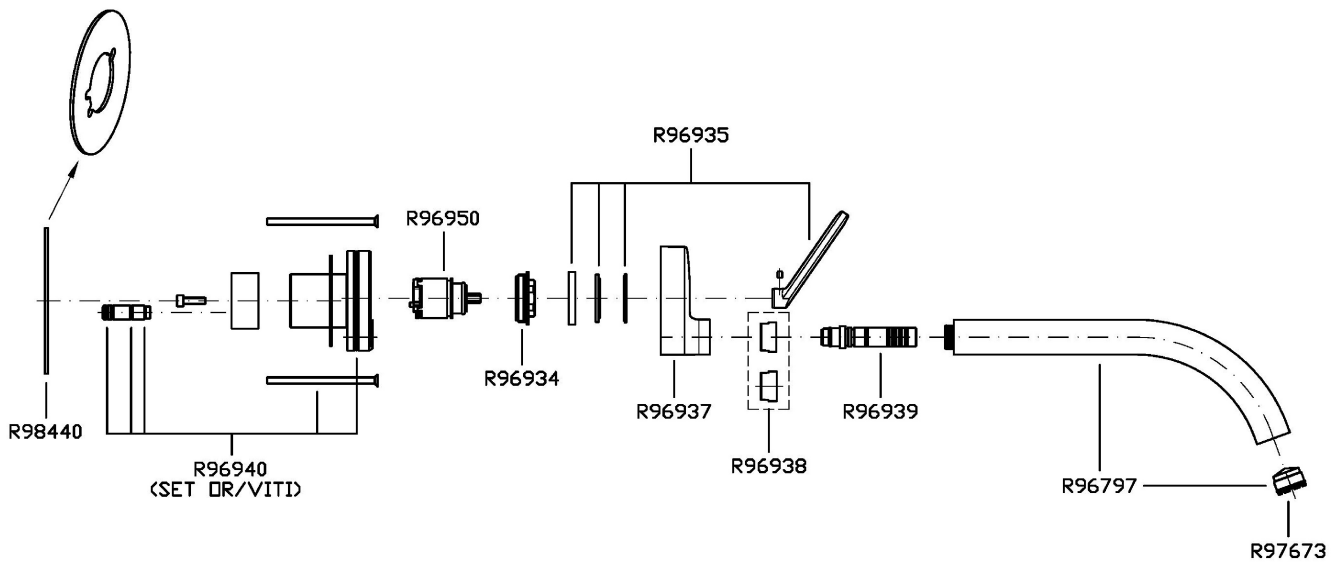

ISY22

ZIS1734

Miscelatore monocomando incasso lavabo. / Built-in single lever basin mixer.

Miscelatore monocomando incasso lavabo con aeratore. Lunghezza bocca 230 mm.
Water Saving - portata d'acqua uguale o inferiore a 6 l/min.

Built-in single lever basin mixer with aerator. Spout projection 230 mm.
Water Saving - water flow rate of 6 l/min or less.

R97832

Parte incasso / Built-in part

Finiture / Finishes

						
Cromo / Chrome	Nickel Spazzolato / Brushed Nickel	Metal Black / Metal Black	Metal Black spazzolato / Brushed Metal Black	Nero opaco / Matt black	Blu mediterraneo / Mediterranean blu	PVD brushed chocolate / PVD brushed chocolate
						
Brushed PVD British gold / Brushed PVD British gold	Brushed PVD Copper / Brushed PVD Copper					

ISY22

ZIS1734

Disegno Complessivo / Overall Drawing

Note / Notes

ISY22

ZIS1734

Esplosi / Exploded

ISY22

ZIS1734

Portate / Flowrates (lt/min)

PRESSIONE PRESSURE	1 BAR	2 BAR	3 BAR	4 BAR	5 BAR
P1 LAVABO BASIN	2,5	3,5	4,3	4,4	4,5
P2					
P3					
P4					
P5					

ISY22

ZIS1734

Pesi e Misure / Weights and Sizes

Peso (Kg) Weight (lb)	1,40 (Kg)	3,09 (lb)
Volume test (dc3) - (in3)	4,05 (dc3)	247,15 (in3)
h (mm) - (in)	70,00 (mm)	2,76 (in)
L1 (mm) - (in)	150,00 (mm)	5,91 (in)
L2 (mm) - (in)	385,00 (mm)	15,16 (in)