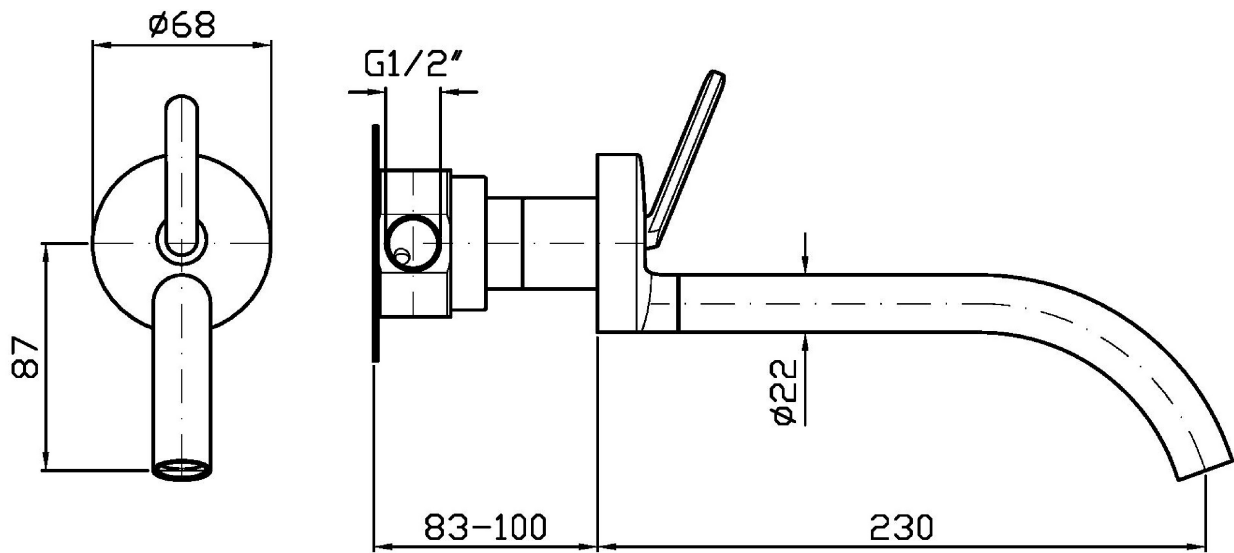

ISY22

ZIS1734

Disegno Complessivo / Overall Drawing

Note / Notes