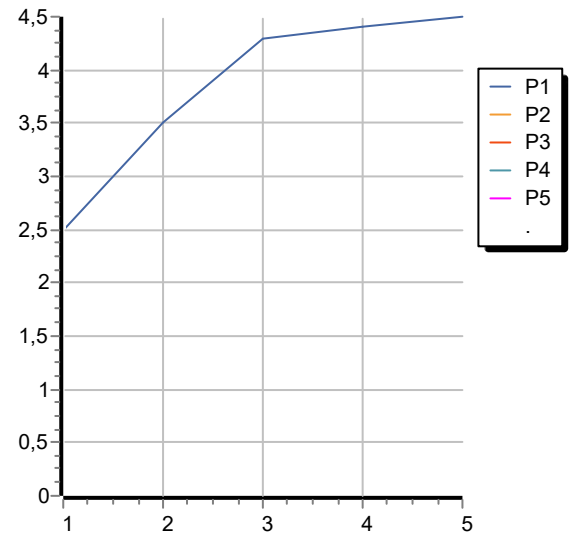

Built-in single lever basin mixer with aerator. Spout projection 230 mm.
Water Saving - water flow rate of 6 l/min or less.

R97832

Parte incasso / Built-in part

Finiture / Finishes

						
Cromo / Chrome	Nickel Spazzolato / Brushed Nickel	Metal Black / Metal Black	Metal Black spazzolato / Brushed Metal Black	Nero opaco / Matt black	Blu mediterraneo / Mediterranean blu	PVD brushed chocolate / PVD brushed chocolate
						
Brushed PVD British gold / Brushed PVD British gold	Brushed PVD Copper / Brushed PVD Copper					

ZIS1734

Portate / Flowrates (lt/min)

PRESSIONE PRESSURE	1 BAR	2 BAR	3 BAR	4 BAR	5 BAR
P1 LAVABO BASIN	2,5	3,5	4,3	4,4	4,5
P2					
P3					
P4					
P5					

ISY22

ZIS1734

Pesi e Misure / Weights and Sizes

Peso (Kg) Weight (lb)	1,40 (Kg)	3,09 (lb)
Volume test (dc3) - (in3)	4,05 (dc3)	247,15 (in3)
h (mm) - (in)	70,00 (mm)	2,76 (in)
L1 (mm) - (in)	150,00 (mm)	5,91 (in)
L2 (mm) - (in)	385,00 (mm)	15,16 (in)