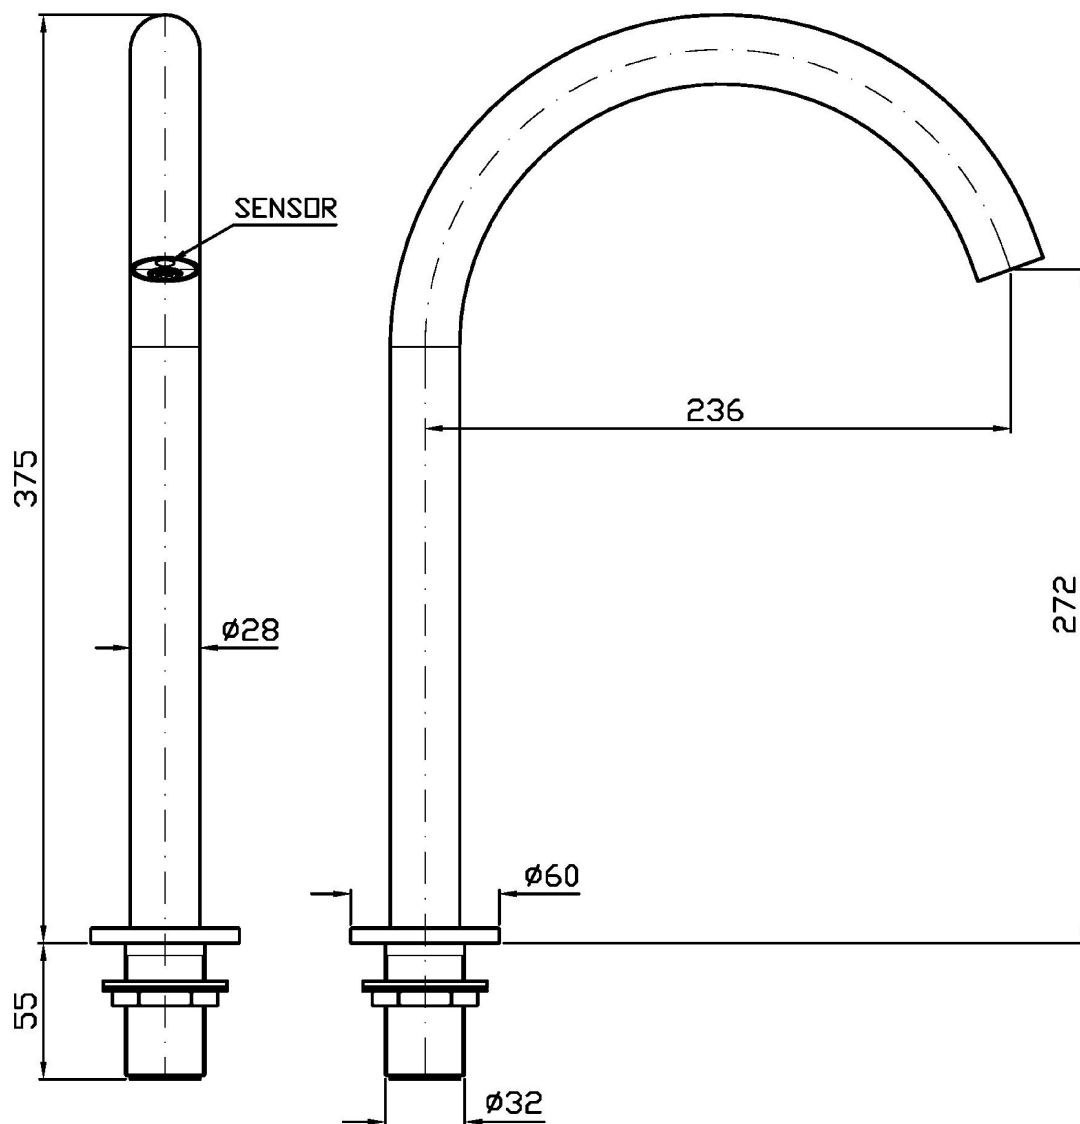

ISY22

ZIS1421

Disegno Complessivo / Overall Drawing

Note / Notes