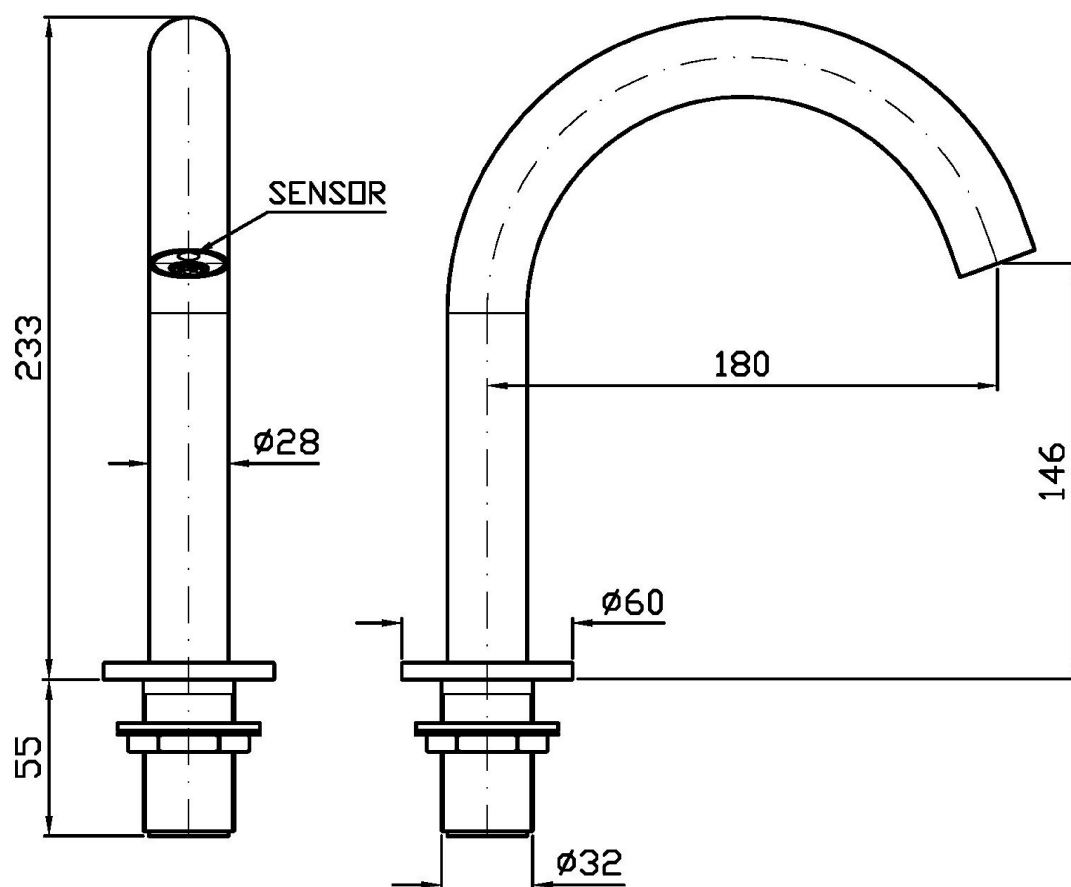

ISY22

ZIS1420

Disegno Complessivo / Overall Drawing

Note / Notes