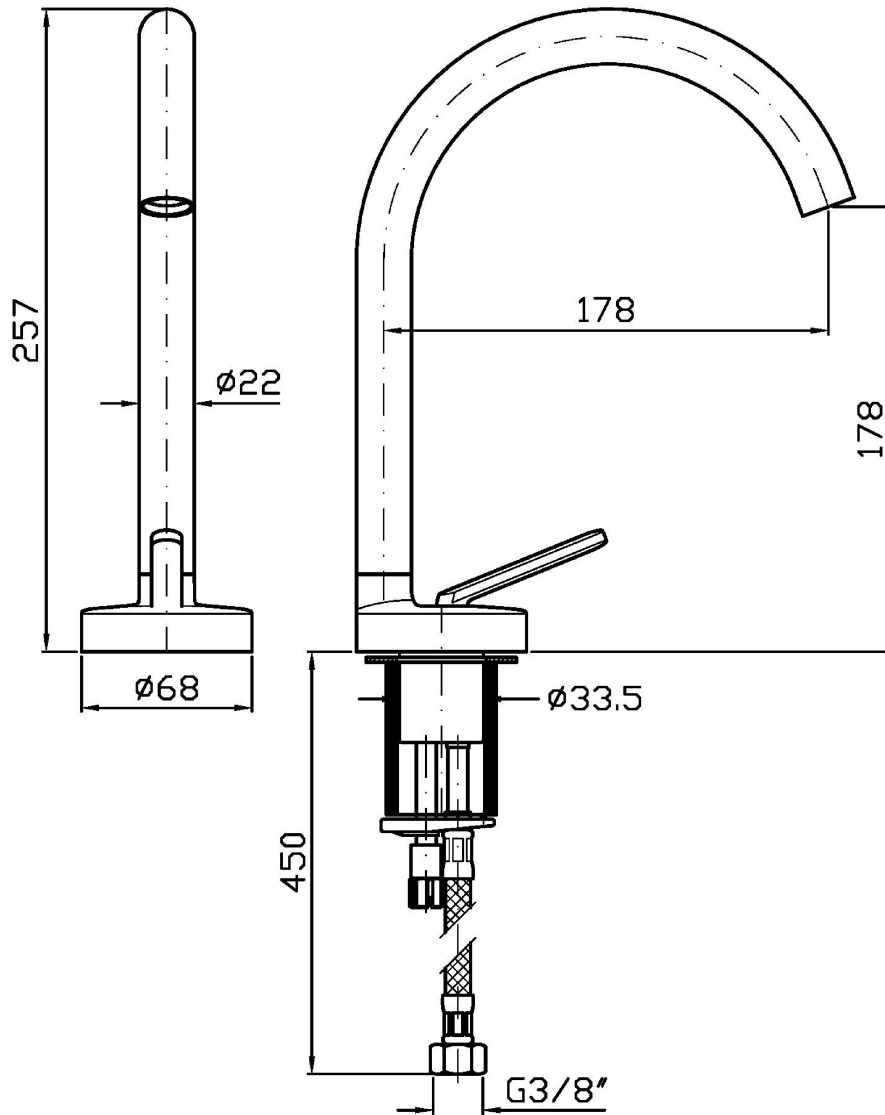

ISY22

ZIS1403

Disegno Complessivo / Overall Drawing

Note / Notes