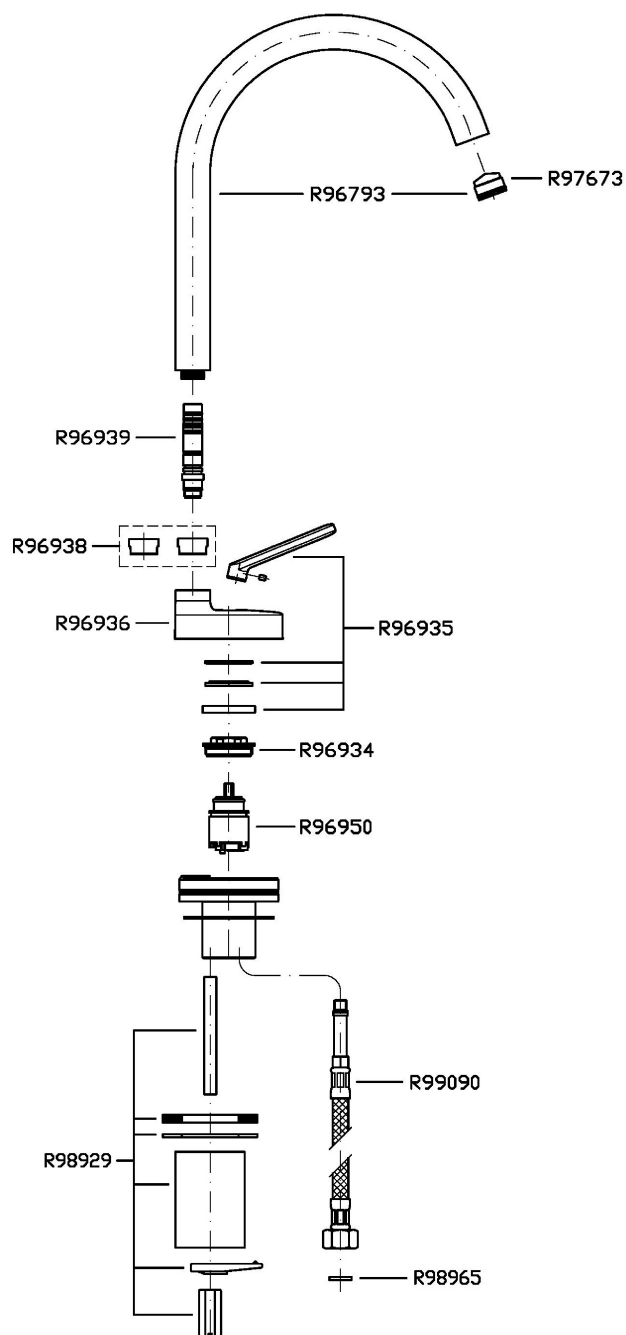

Water Saving - portata d'acqua uguale o inferiore a 6 l/min.

Single lever basin mixer, with aerator, flexible tails, swivel spout or lockable during installation. Without pop-up waste.

Water Saving - water flow rate of 6 l/min or less.

ISY22

ZIS1403

Disegno Complessivo / Overall Drawing

Note / Notes

ISY22

ZIS1403

Esplosi / Exploded

ISY22

ZIS1403

Portate / Flowrates (lt/min)

PRESSIONE PRESSURE	1 BAR	2 BAR	3 BAR	4 BAR	5 BAR
P1 LAVABO BASIN	2,4	3,5	4,2	4,4	4,5
P2					
P3					
P4					
P5					

ISY22

ZIS1403

Pesi e Misure / Weights and Sizes

Peso (Kg) Weight (lb)	1,65 (Kg)	3,64 (lb)
Volume test (dc3) - (in3)	7,43 (dc3)	453,41 (in3)
h (mm) - (in)	90,00 (mm)	3,54 (in)
L1 (mm) - (in)	250,00 (mm)	9,84 (in)
L2 (mm) - (in)	333,00 (mm)	13,11 (in)