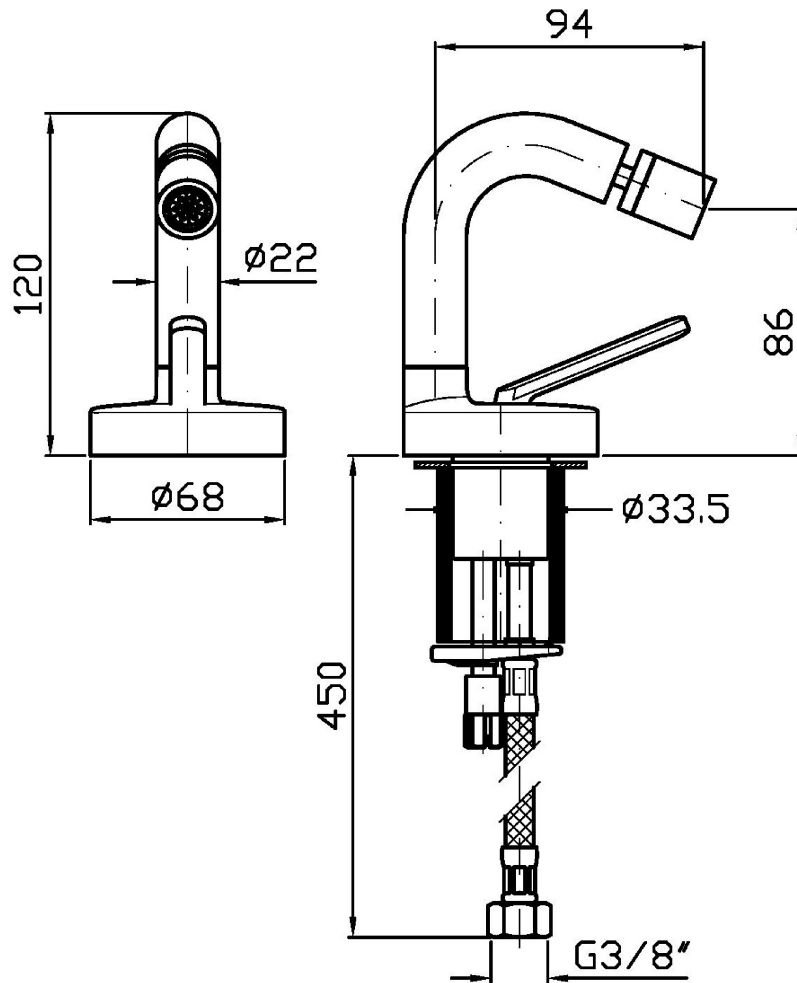

ISY22

ZIS1366

Disegno Complessivo / Overall Drawing

Note / Notes