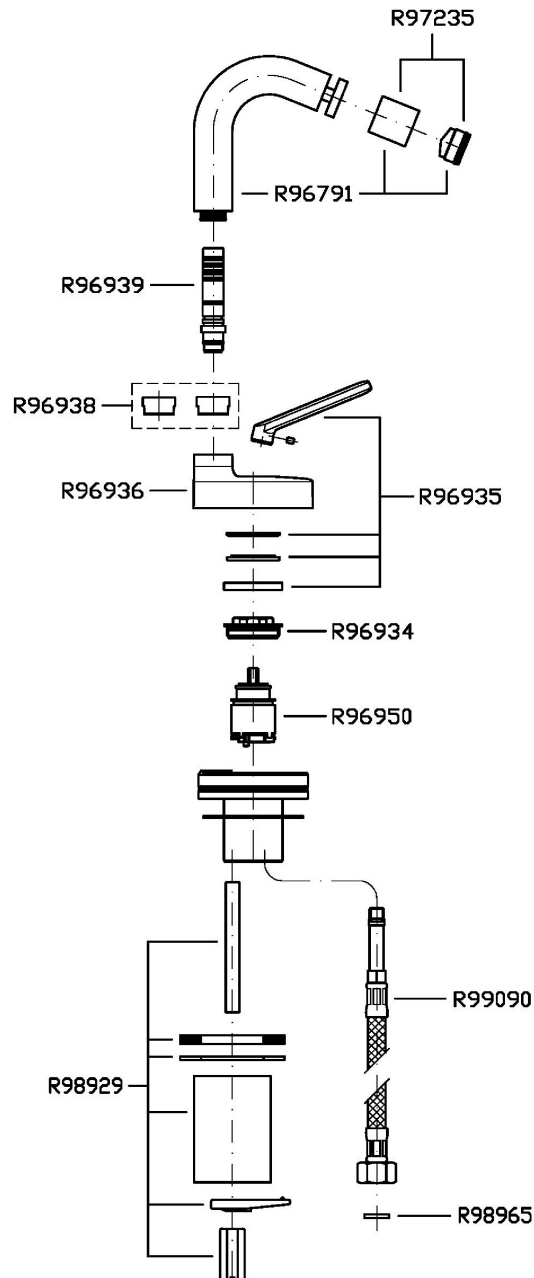

Water Saving - portata d'acqua uguale o inferiore a 6 l/min.

Single lever bidet mixer, with aerator, flexible tails, swivel spout or lockable during installation. Without pop-up waste.

Water Saving - water flow rate of 6 l/min or less.

## ISY22

ZIS1366

Disegno Complessivo / Overall Drawing

Note / Notes

## ISY22

ZIS1366

Esplosi / Exploded

## ISY22

ZIS1366

Pesi e Misure / Weights and Sizes

Peso ( Kg ) Weight ( lb )	1,70 ( Kg )	3,75 ( lb )
Volume test ( dc3 ) - ( in3 )	7,43 ( dc3 )	453,41 ( in3 )
h ( mm ) - ( in )	90,00 ( mm )	3,54 ( in )
L1 ( mm ) - ( in )	250,00 ( mm )	9,84 ( in )
L2 ( mm ) - ( in )	333,00 ( mm )	13,11 ( in )