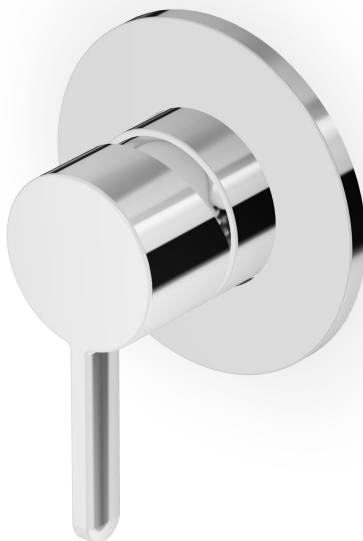

ISY22

ZIS122

Miscelatore monocomando incasso doccia. / Built-in single lever shower mixer.

Miscelatore monocomando incasso doccia.

Built-in single lever shower mixer.

R99499

Parte incasso. / Built-in part.

Finiture / Finishes

 Cromo / Chrome	 C3 Nickel Spazzolato / Brushed Nickel	 C50 Metal Black / Metal Black	 C51 Metal Black spazzolato / Brushed Metal Black	 N6 Nero opaco / Matt black	 L5 Blu mediterraneo / Mediterranean blu	 P21 PVD brushed chocolate / PVD brushed chocolate
 P31 Brushed PVD British gold / Brushed PVD British gold	 P91 Brushed PVD Copper / Brushed PVD Copper					

ISY22

ZIS122

Disegno Complessivo / Overall Drawing

Note / Notes

ISY22

ZIS122

Esplosi / Exploded

ISY22