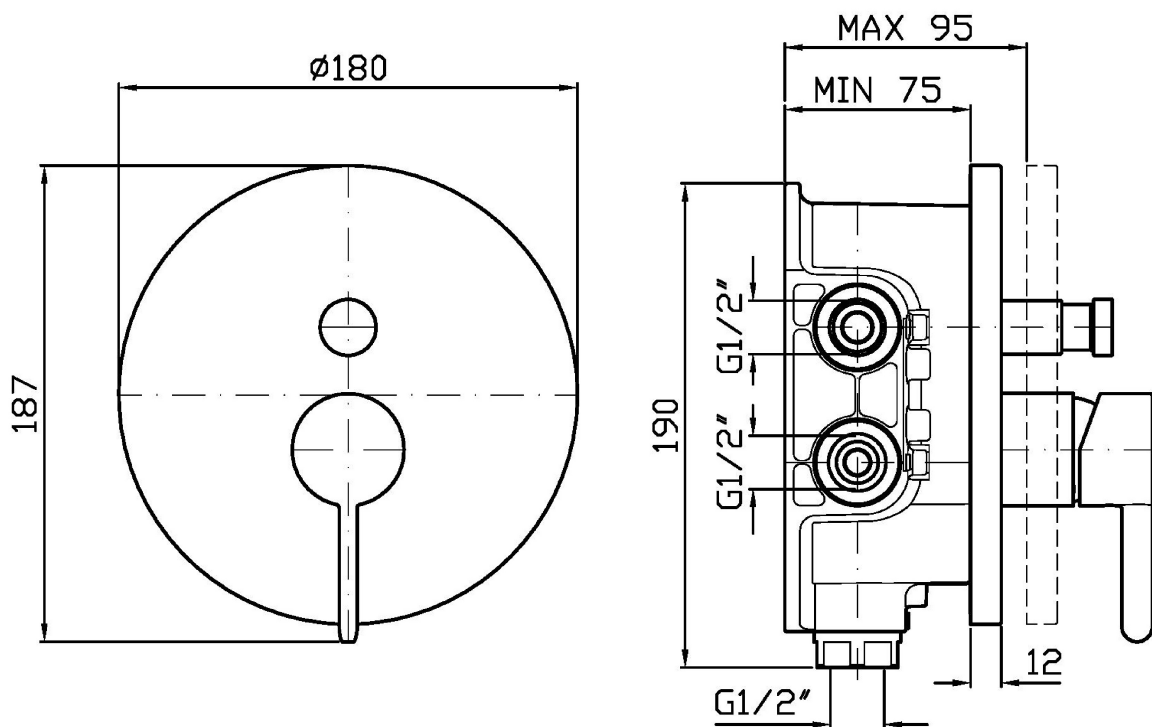

ISY22

ZIS096

Miscelatore monocomando incasso vasca-doccia. / Built-in single lever bath shower mixer.

Miscelatore monocomando incasso vasca-doccia con deviatore, per corpo incasso universale Zetasystem R97800.

Built-in single lever bath shower mixer with diverter, for Zetasystem (R97800) universal built-in body.

R97800

Zetasystem - Corpo incasso universale / Basin spout Medamedea

Finiture / Finishes

						
Cromo / Chrome	Nickel Spazzolato / Brushed Nickel	Metal Black / Metal Black	Metal Black spazzolato / Brushed Metal Black	Nero opaco / Matt black	Blu mediterraneo / Mediterranean blu	PVD brushed chocolate / PVD brushed chocolate
						
Brushed PVD British gold / Brushed PVD British gold	Brushed PVD Copper / Brushed PVD Copper					

ISY22

ZIS096

Disegno Complessivo / Overall Drawing

Note / Notes

ISY22

ZIS096

Portate / Flowrates (lt/min)

PRESSIONE PRESSURE	1 BAR	2 BAR	3 BAR	4 BAR	5 BAR
USCITA PRIMARIA PRIMARY OUTLET <i>P₁</i>	12	17	22	25	28
USCITA SECONDARIA SECONDARY OUTLET <i>P₂</i>	11	16	21	24	27
<i>P₃</i>					
<i>P₄</i>					
<i>P₅</i>					

ISY22

ZIS096

Pesi e Misure / Weights and Sizes

Peso (Kg) Weight (lb)	3,33 (Kg)	7,34 (lb)
Volume test (dc3) - (in3)	7,50 (dc3)	457,68 (in3)
h (mm) - (in)	90,00 (mm)	3,54 (in)
L1 (mm) - (in)	250,00 (mm)	9,84 (in)
L2 (mm) - (in)	333,00 (mm)	13,11 (in)