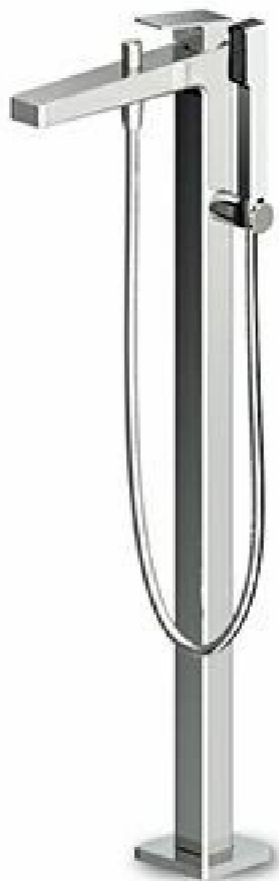

JINGLE

ZIN740

Miscelatore monocomando vasca free standing. / Single lever free standing bath mixer.

Miscelatore monocomando vasca free standing, con deviatore e completo doccia.

Single lever free standing bath mixer, with diverter and shower set.

R99797

Parte incasso. / Built-in part.

Finiture / Finishes

							
Cromo / Chrome	C3 Nickel Spazzolato / Brushed Nickel	C8 Nickel Lucido / Polished Nickel	C40 Oro / Gold	C41 Oro spazzolato / Brushed Gold	C50 Metal Black / Metal Black	C51 Metal Black spazzolato / Brushed Metal Black	W1 Bianco Opaco Goffrato / Embossed Matt White

 N1
Nero Opaco Goffrato / Embossed Matt Black

JINGLE

ZIN740

Disegno Complessivo / Overall Drawing

JINGLE

ZIN740

Esplosi / Exploded

JINGLE

Pesi e Misure / Weights and Sizes

Peso (Kg) Weight (lb)	11,50 (Kg)	25,35 (lb)
Volume test (dc3) - (in3)	62,66 (dc3)	3823,75 (in3)
h (mm) - (in)	110,00 (mm)	4,33 (in)
L1 (mm) - (in)	445,00 (mm)	17,52 (in)
L2 (mm) - (in)	1280,00 (mm)	50,39 (in)