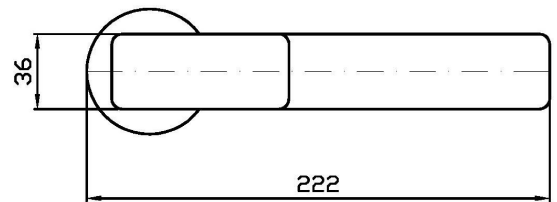

JINGLE

ZIN695

Disegno Complessivo / Overall Drawing