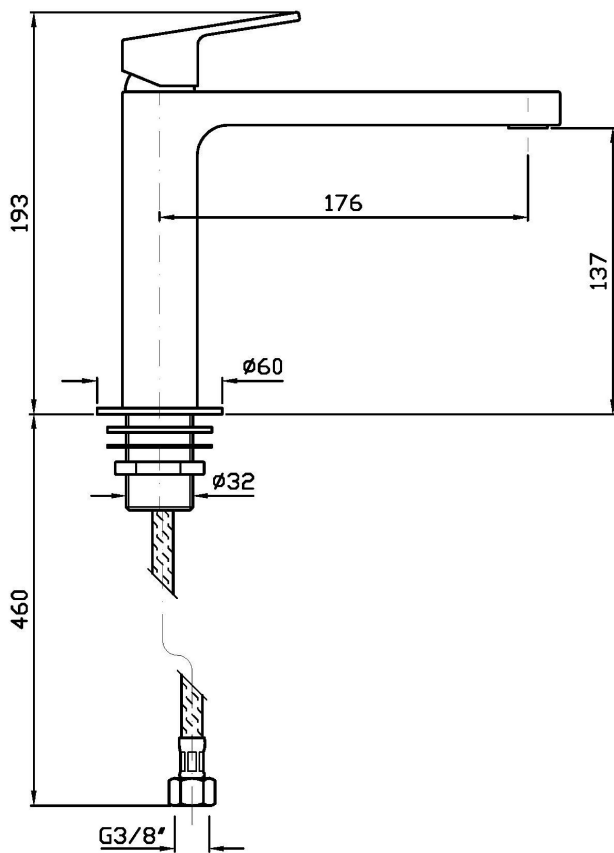

JINGLE

ZIN695

Disegno Complessivo / Overall Drawing