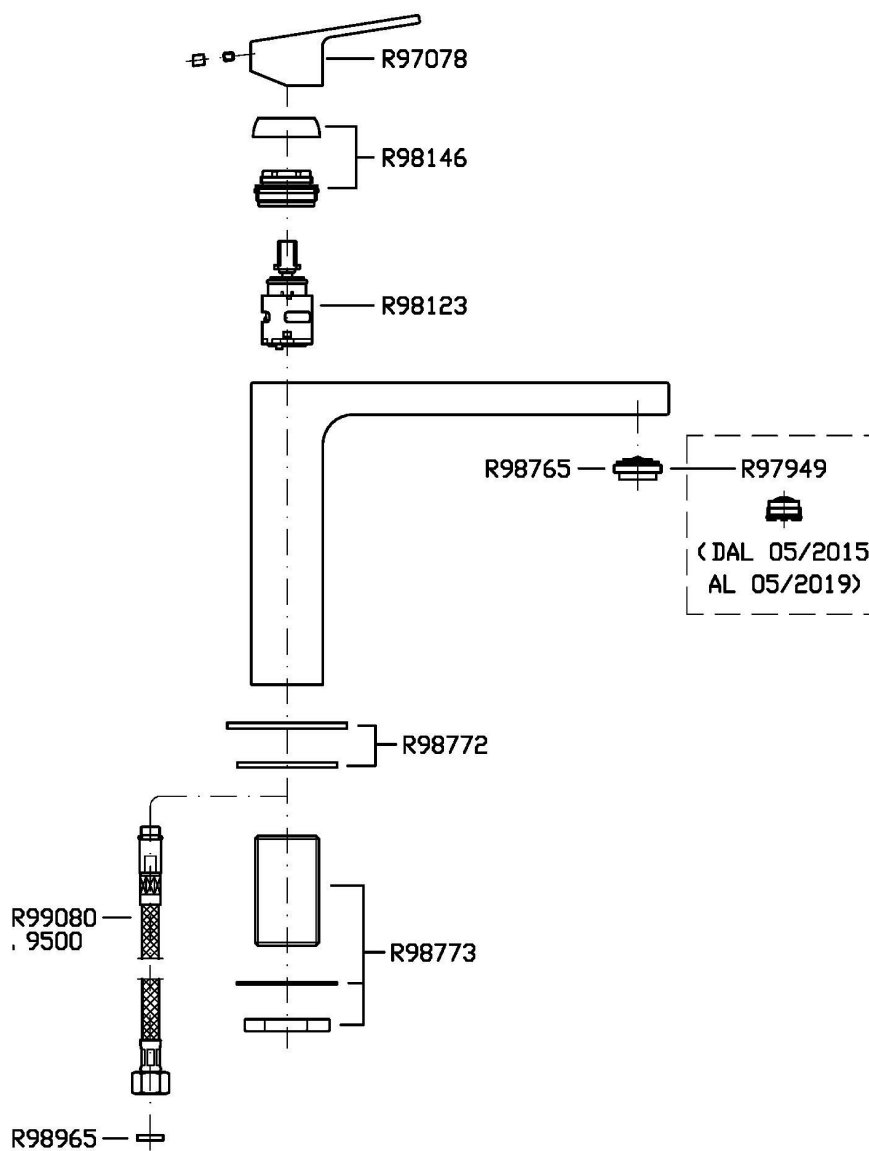

Water Saving - portata d'acqua uguale o inferiore a 6 l/min.

Single lever basin mixer with extended spout, aerator, without pop-up waste, flexible tails.

Water Saving - water flow rate of 6 l/min or less.

JINGLE

ZIN695

Disegno Complessivo / Overall Drawing

JINGLE

ZIN695

Esplosi / Exploded

JINGLE

ZIN695

Portate / Flowrates (lt/min)

PRESSIONE PRESSURE	1 BAR	2 BAR	3 BAR	4 BAR	5 BAR
P1 LAVABO BASIN	3,3	4,4	4,9	5	5,1
P2					
P3					
P4					
P5					

JINGLE

ZIN695

Pesi e Misure / Weights and Sizes

Peso (Kg) Weight (lb)	2,30 (Kg)	5,07 (lb)
Volume test (dc3) - (in3)	11,01 (dc3)	671,87 (in3)
h (mm) - (in)	90,00 (mm)	3,54 (in)
L1 (mm) - (in)	335,00 (mm)	13,19 (in)
L2 (mm) - (in)	365,00 (mm)	14,37 (in)