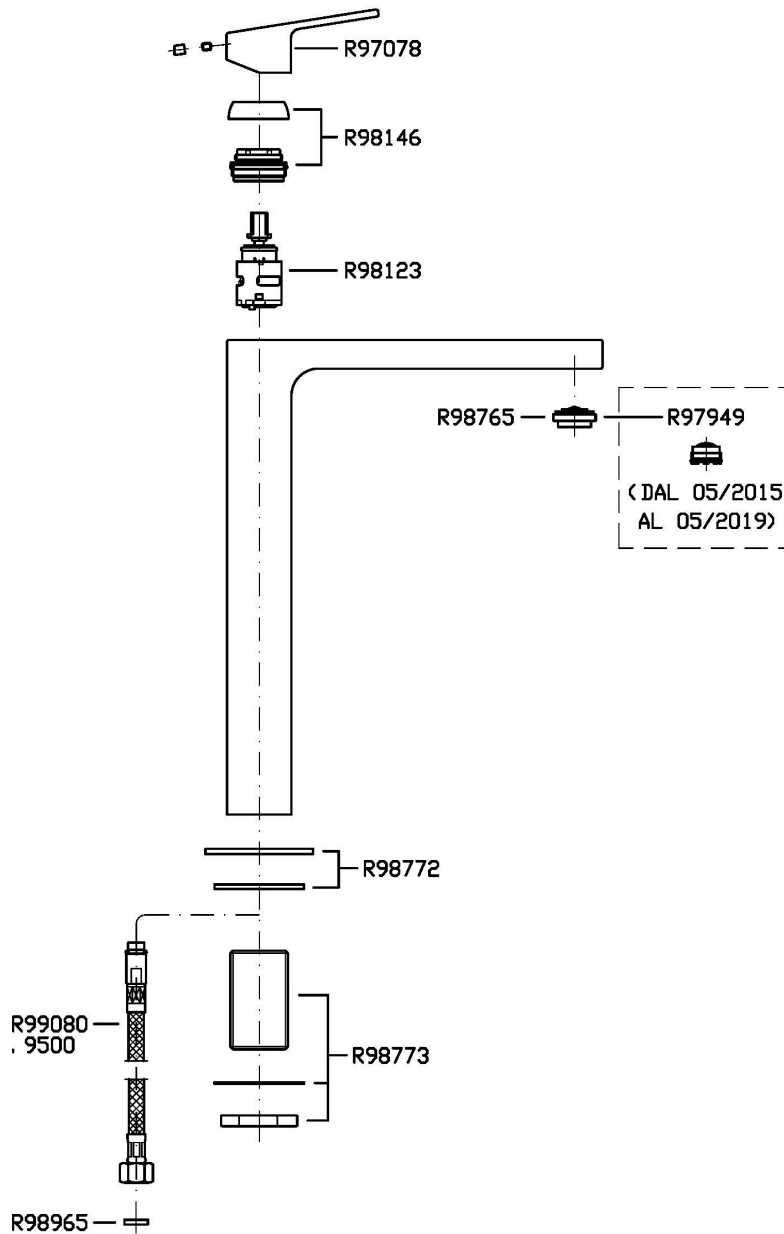

Single lever basin mixer with high spout, aerator, without pop-up waste, flexible tails.
Water Saving - water flow rate of 6 l/min or less.

Finiture / Finishes

							
Cromo / Chrome	C3 Nickel Spazzolato / Brushed Nickel	C8 Nickel Lucido / Polished Nickel	C40 Oro / Gold	C41 Oro spazzolato / Brushed Gold	C50 Metal Black / Metal Black	C51 Metal Black spazzolato / Brushed Metal Black	W1 Bianco Opaco Goffrato / Embossed Matt White
							
N1 Nero Opaco Goffrato / Embossed Matt Black							

JINGLE

ZIN694

Disegno Complessivo / Overall Drawing

JINGLE

ZIN694

Esplosi / Exploded

JINGLE

ZIN694

Portate / Flowrates (lt/min)

PRESSIONE PRESSURE	1 BAR	2 BAR	3 BAR	4 BAR	5 BAR
P1 LAVABO BASIN	3,3	4,4	4,9	5	5,1
P2					
P3					
P4					
P5					

JINGLE

ZIN694

Pesi e Misure / Weights and Sizes

Peso (Kg) Weight (lb)	2,68 (Kg)	5,91 (lb)
Volume test (dc3) - (in3)	11,01 (dc3)	671,87 (in3)
h (mm) - (in)	90,00 (mm)	3,54 (in)
L1 (mm) - (in)	335,00 (mm)	13,19 (in)
L2 (mm) - (in)	365,00 (mm)	14,37 (in)