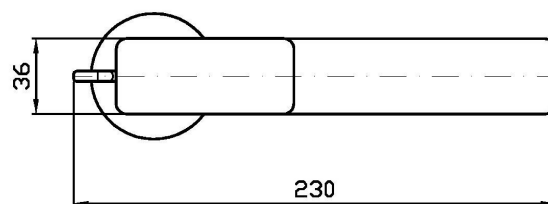

JINGLE

ZIN694

Disegno Complessivo / Overall Drawing