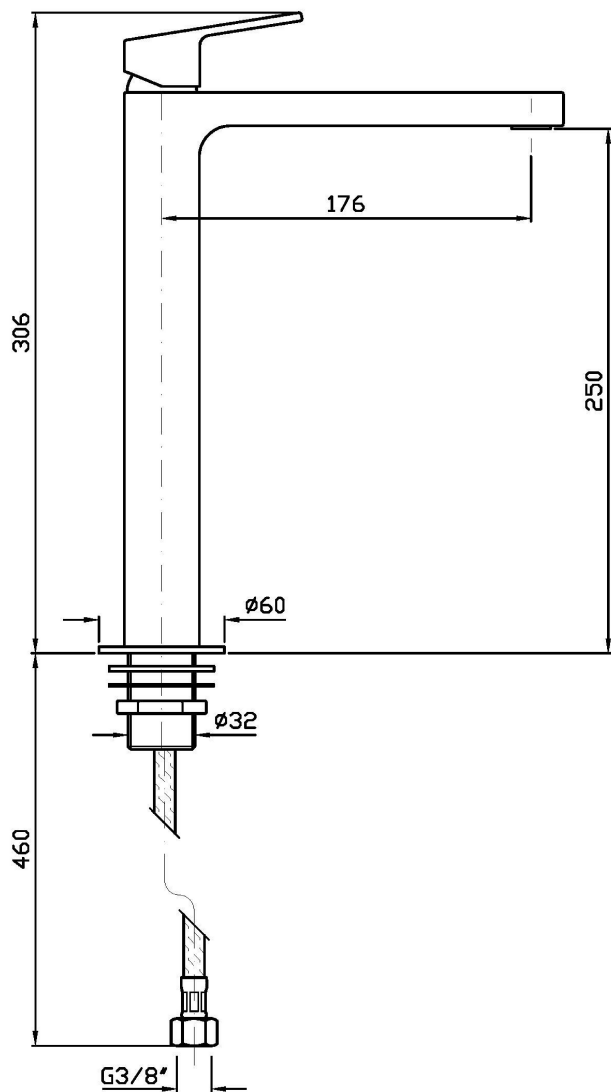

JINGLE

ZIN694

Disegno Complessivo / Overall Drawing