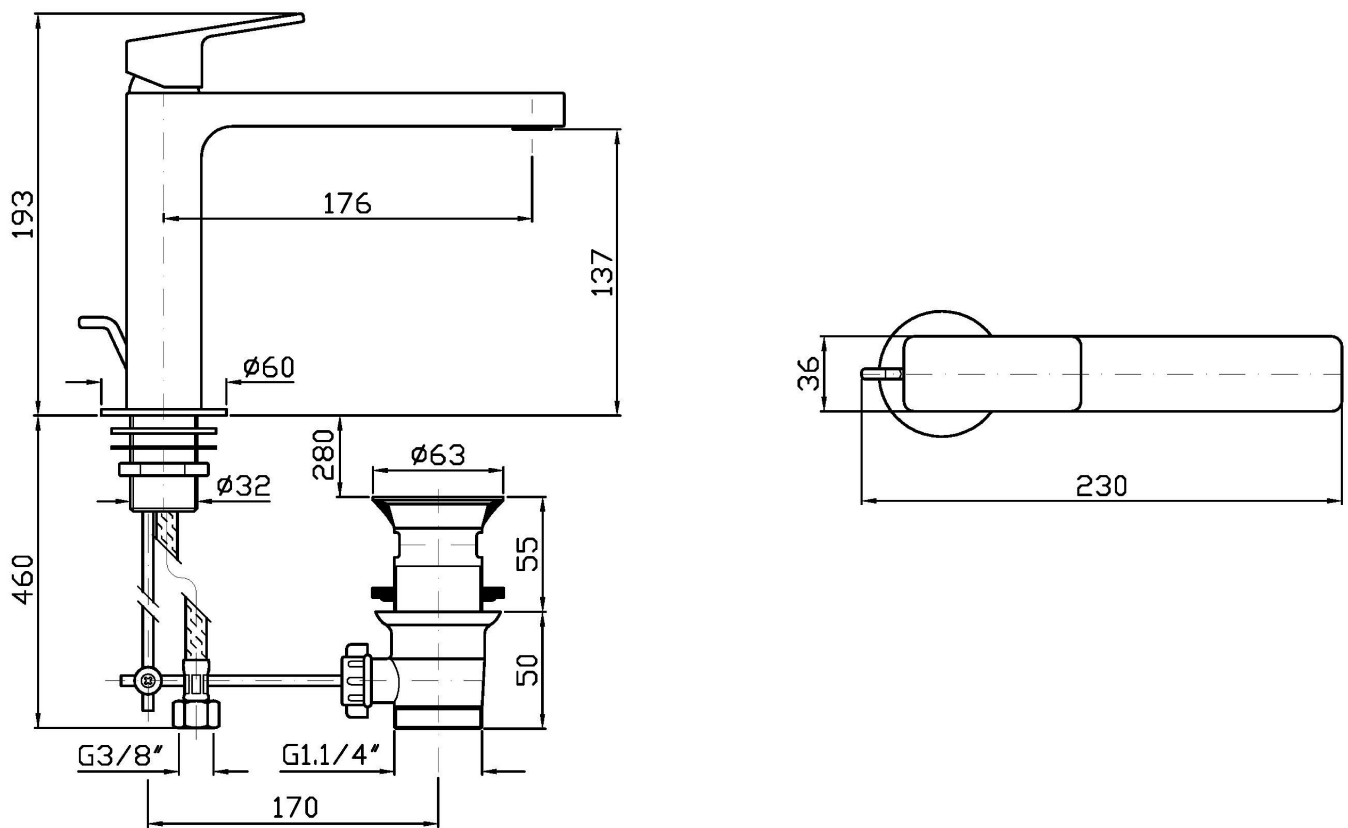

JINGLE

ZIN692

Disegno Complessivo / Overall Drawing