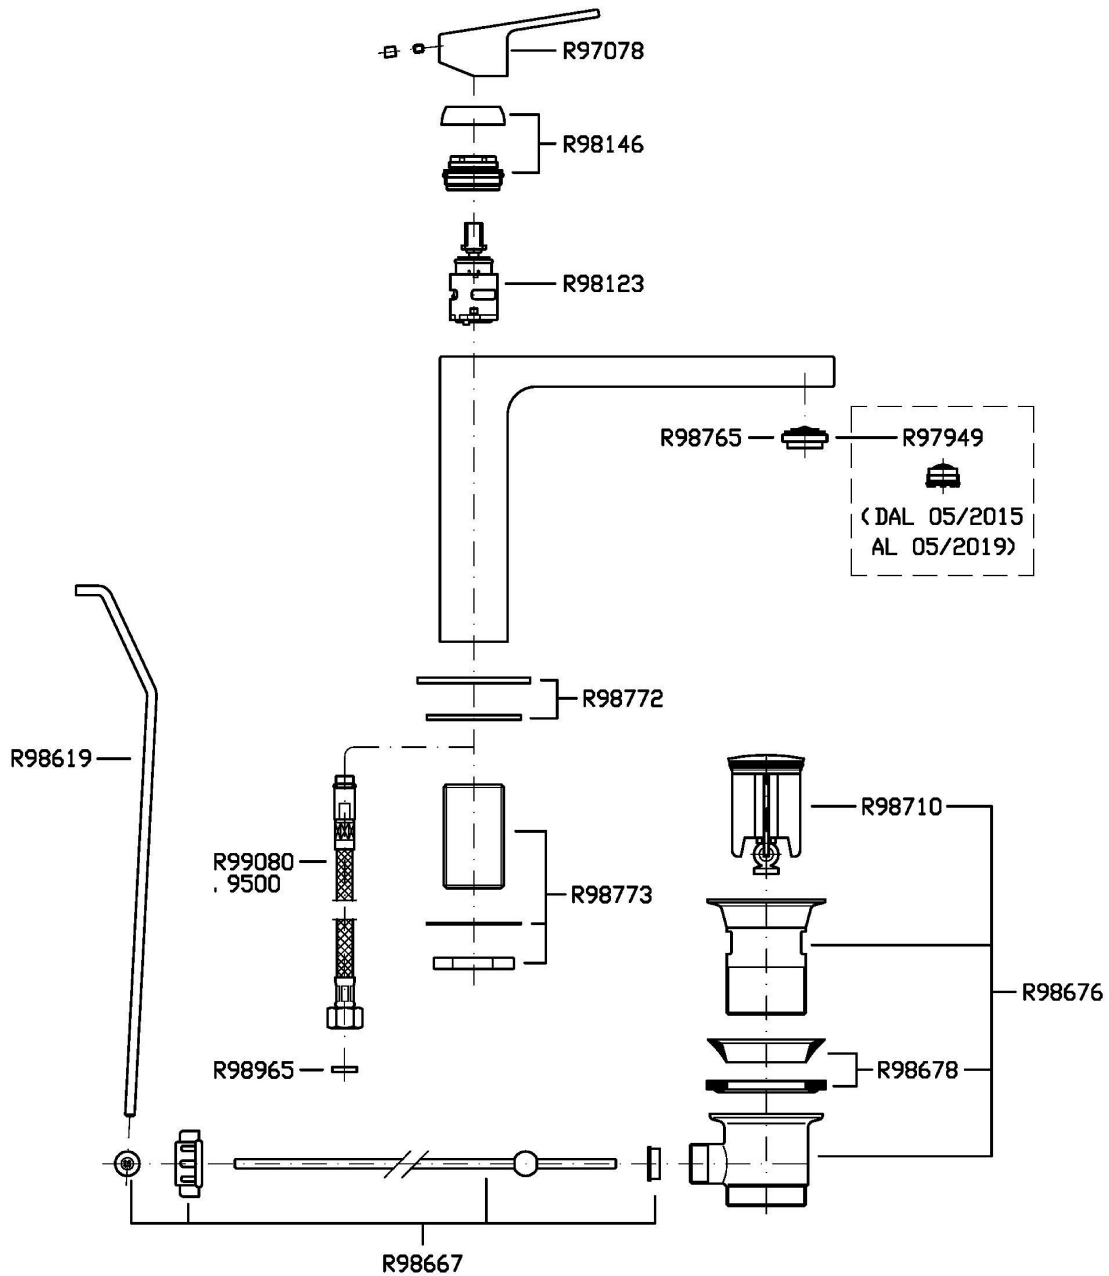

JINGLE

ZIN692

Esplosi / Exploded