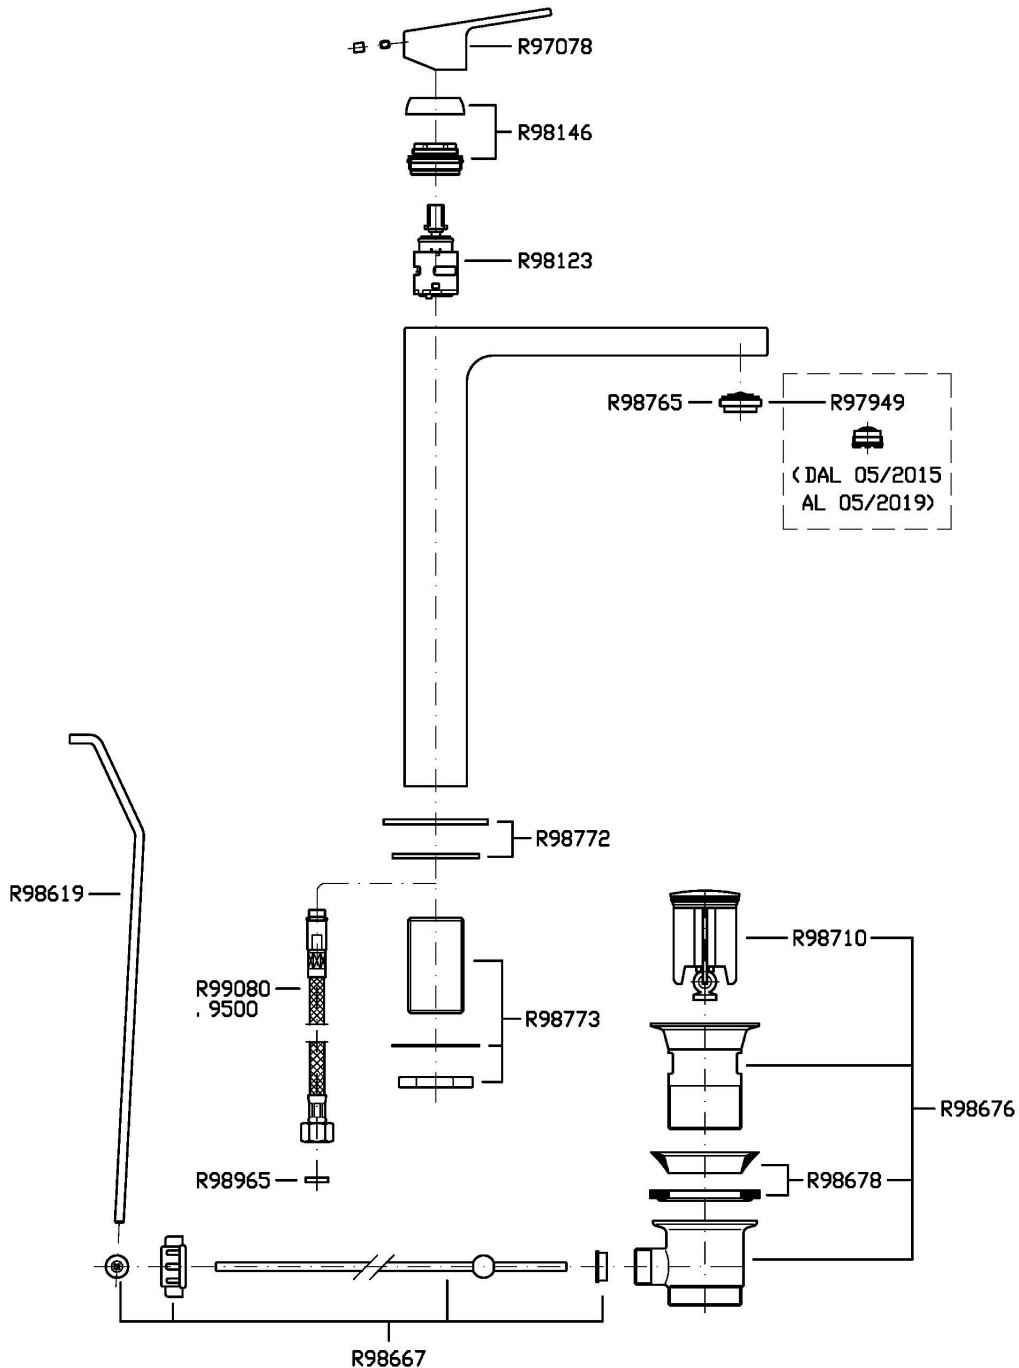

Single lever basin mixer with high spout, aerator, 1 ¼" pop-up waste, flexible tails. Water Saving - water flow rate of 6 l/min or less.

Finiture / Finishes

							
Cromo / Chrome	C3 Nickel Spazzolato / Brushed Nickel	C8 Nickel Lucido / Polished Nickel	C40 Oro / Gold	C41 Oro spazzolato / Brushed Gold	C50 Metal Black / Metal Black	C51 Metal Black spazzolato / Brushed Metal Black	W1 Bianco Opaco Goffrato / Embossed Matt White
							
N1 Nero Opaco Goffrato / Embossed Matt Black							

JINGLE

ZIN691

Disegno Complessivo / Overall Drawing

JINGLE

ZIN691

Esplosi / Exploded

JINGLE

ZIN691

Portate / Flowrates (lt/min)

PRESSIONE PRESSURE	1 BAR	2 BAR	3 BAR	4 BAR	5 BAR
P1 LAVABO BASIN	3,3	4,4	4,9	5	5,1
P2					
P3					
P4					
P5					

JINGLE

ZIN691

Pesi e Misure / Weights and Sizes

Peso (Kg) Weight (lb)	3,12 (Kg)	6,88 (lb)
Volume test (dc3) - (in3)	11,01 (dc3)	671,87 (in3)
h (mm) - (in)	90,00 (mm)	3,54 (in)
L1 (mm) - (in)	335,00 (mm)	13,19 (in)
L2 (mm) - (in)	365,00 (mm)	14,37 (in)