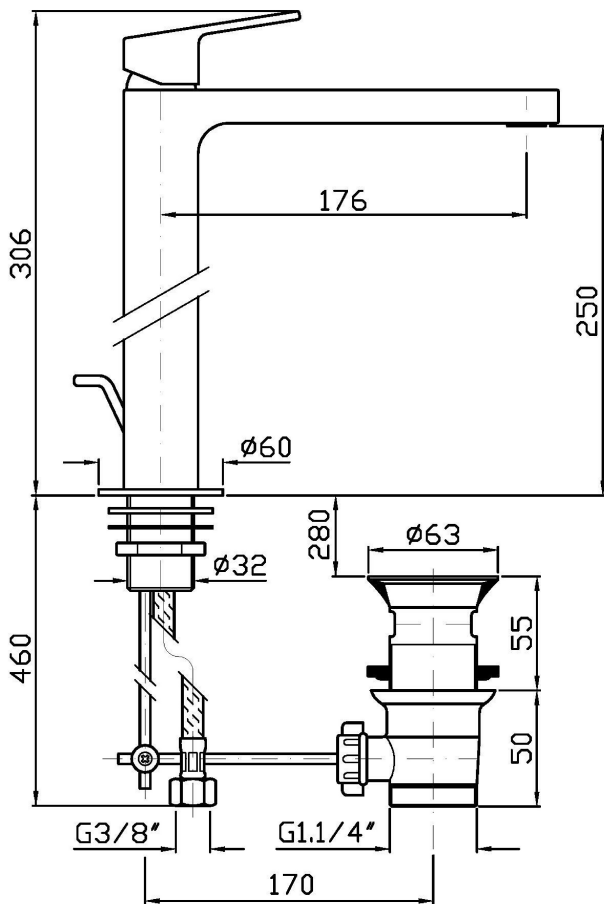

JINGLE

ZIN691

Disegno Complessivo / Overall Drawing