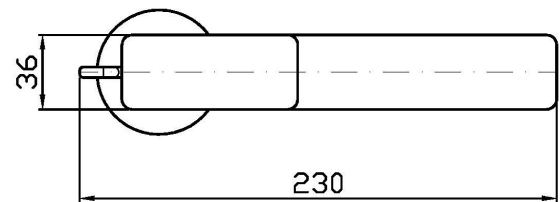

JINGLE

ZIN691

Disegno Complessivo / Overall Drawing