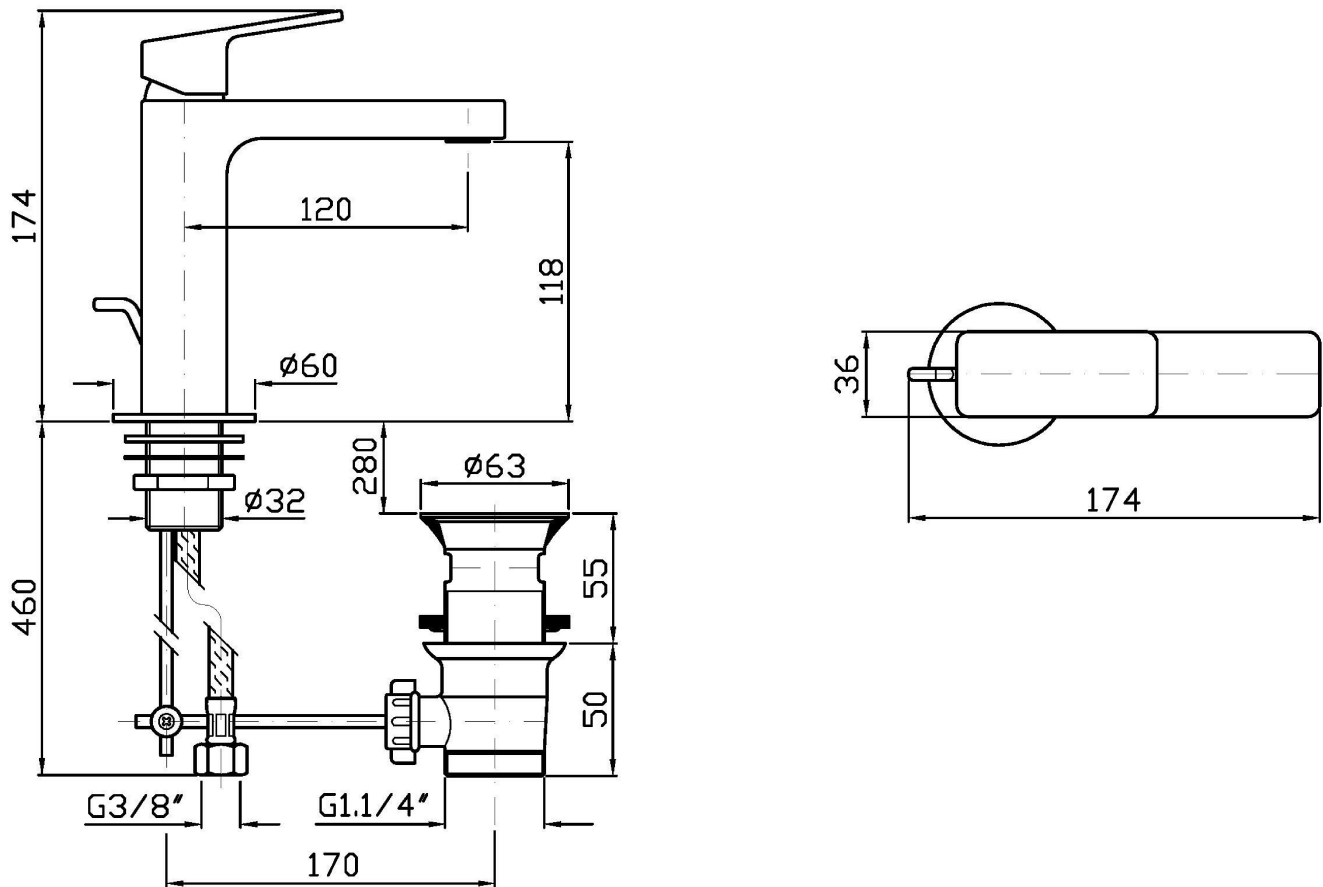

JINGLE

ZIN690

Disegno Complessivo / Overall Drawing