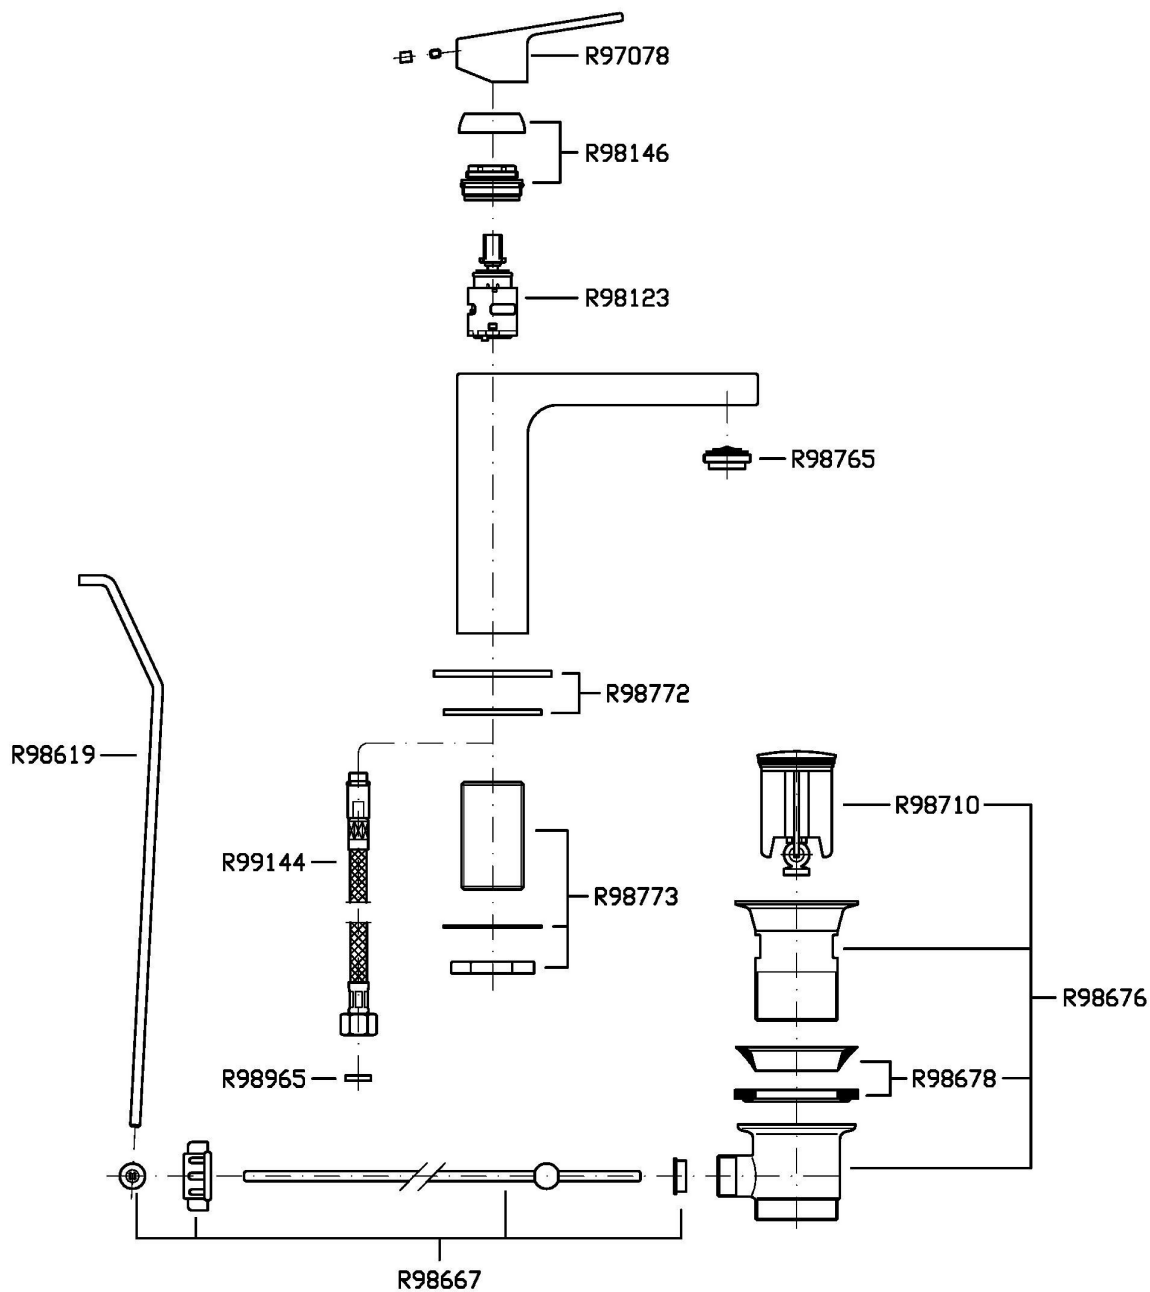

JINGLE

ZIN690

Esplosi / Exploded