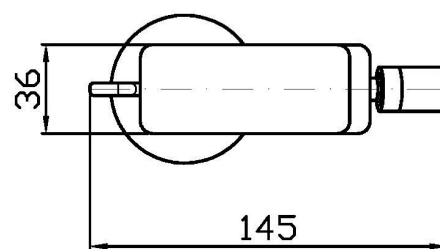

JINGLE

ZIN311

Disegno Complessivo / Overall Drawing