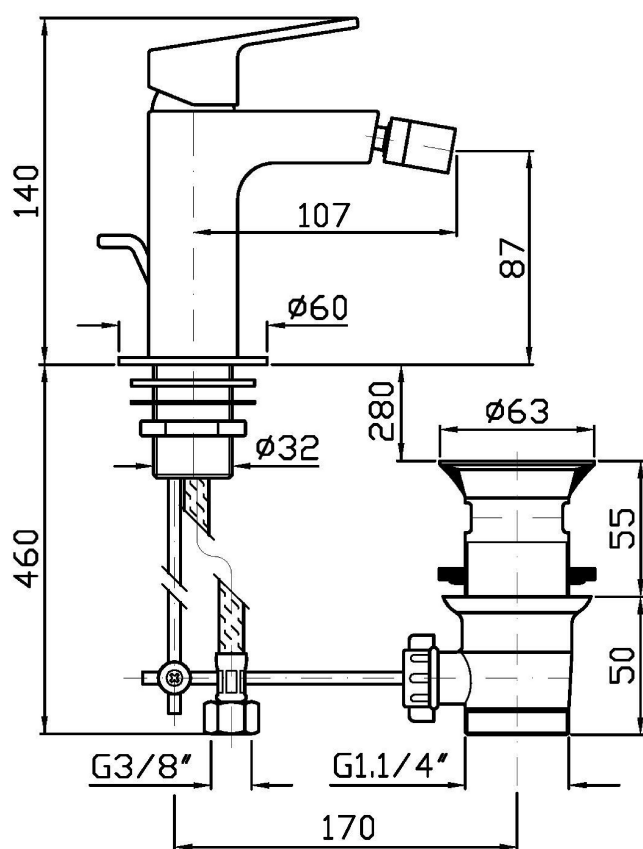

JINGLE

ZIN311

Disegno Complessivo / Overall Drawing