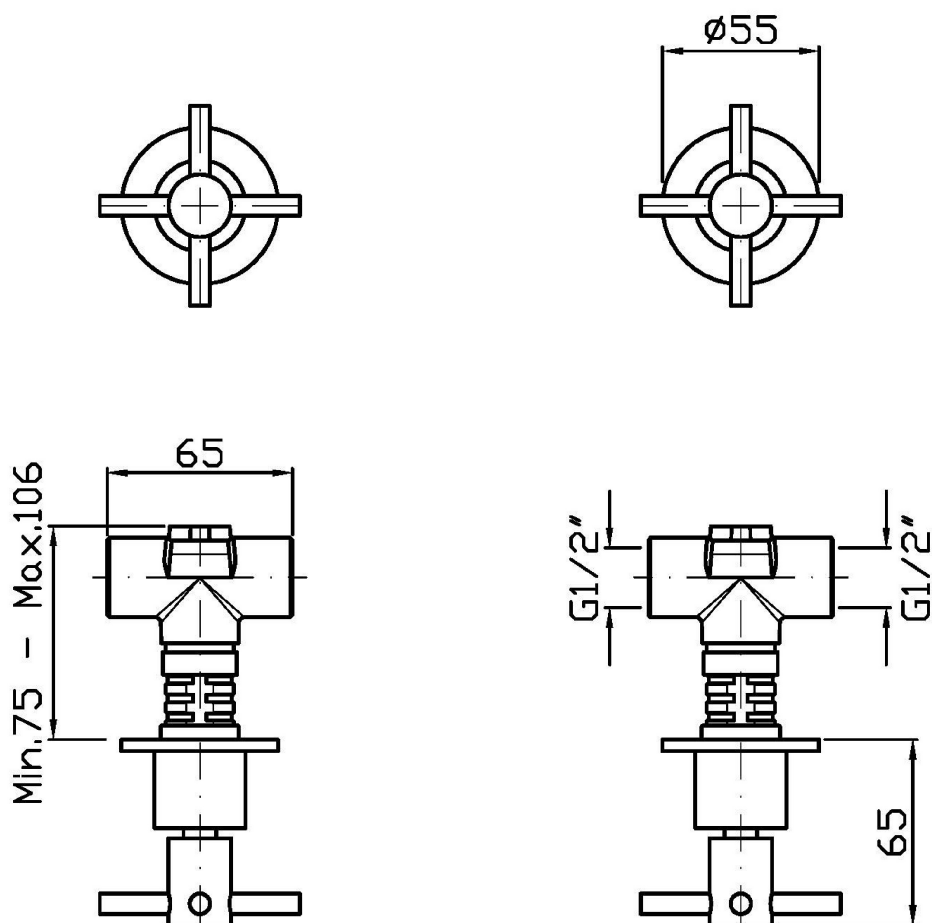

HELM

ZHM738.X

Disegno Complessivo / Overall Drawing