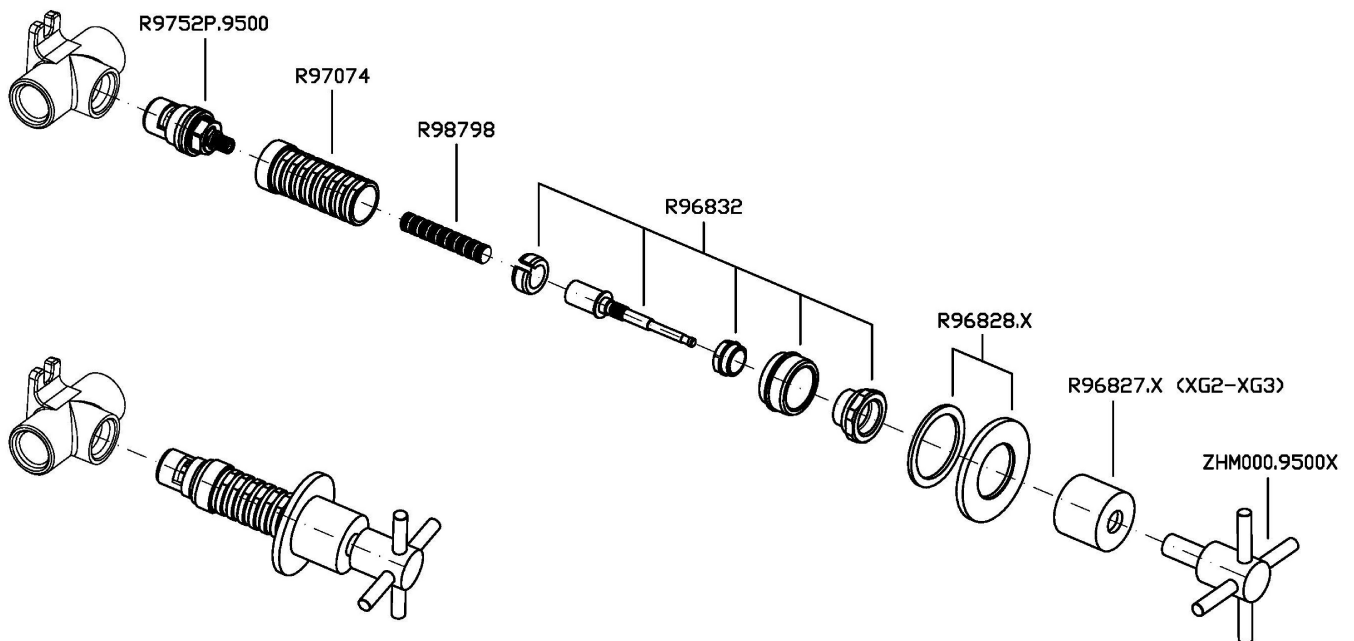

HELM

ZHM738.X

Esplosi / Exploded