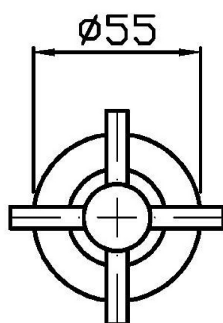

HELM

ZHM729.X

Disegno Complessivo / Overall Drawing