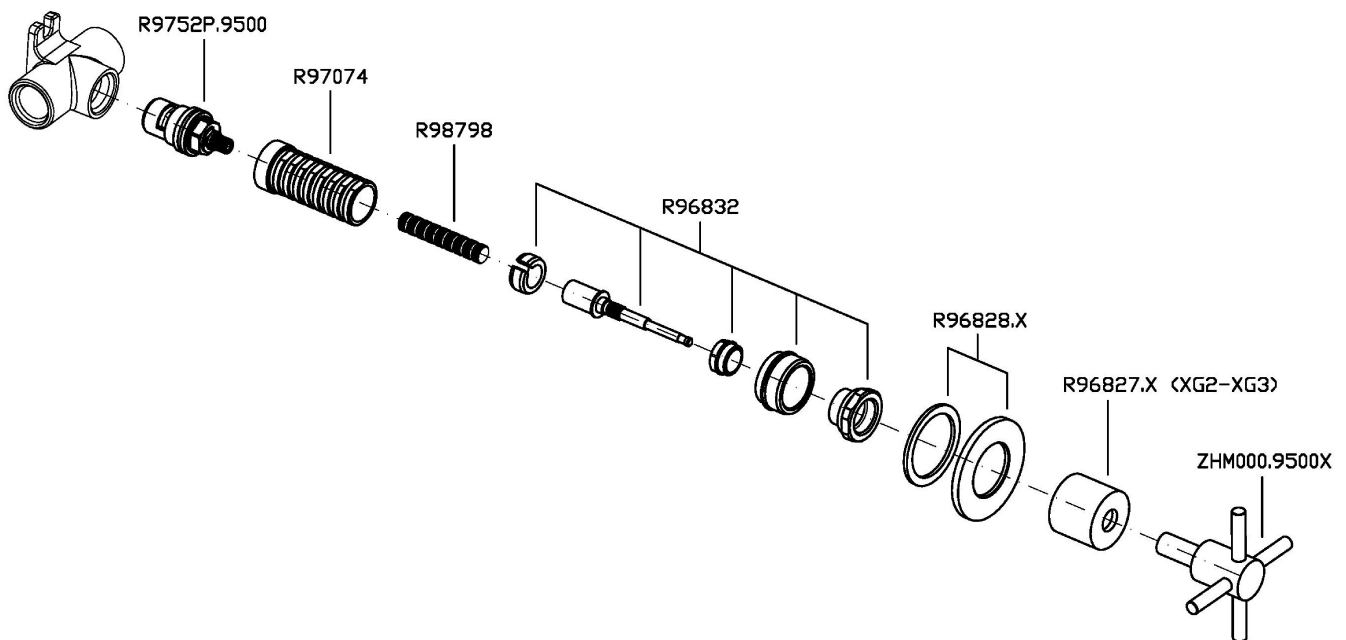

HELM

ZHM729.X

Esplosi / Exploded