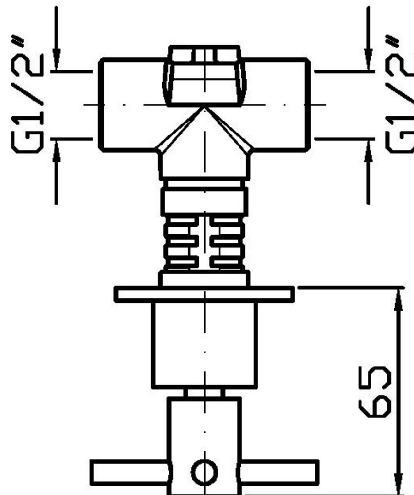

HELM

ZHM729.X

Rubinetto incasso / Wall valve.

Rubinetto incasso da 1/2", in acciaio inox AISI 316L.

1/2" wall valve in AISI 316L stainless steel.

R99779

Parte incasso. / Built-in part.

HELM

Br. PVD copper-godr.
verticale / Br. PVD
copper-vertical knurling

XP91G

Br. PVD copper-godr.
diagonale / Br. PVD
copper-diagonal knurling

Note / Notes

HELM

ZHM729.X

Disegno Complessivo / Overall Drawing

HELM

HELM

ZHM729.X Pesi e Misure / Weights and Sizes

Peso (Kg) Weight (lb)	0,50 (Kg)	1,10 (lb)
Volume test (dc3) - (in3)	1,21 (dc3)	73,84 (in3)
h (mm) - (in)	73,00 (mm)	2,87 (in)
L1 (mm) - (in)	127,00 (mm)	5,00 (in)
L2 (mm) - (in)	130,00 (mm)	5,12 (in)