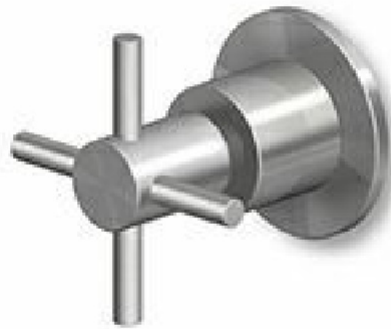

HELM

ZHM729.X

Rubinetto incasso / Wall valve.

Rubinetto incasso da 1/2", in acciaio inox AISI 316L.

1/2" wall valve in AISI 316L stainless steel.

R99779

Parte incasso. / Built-in part.

Finiture / Finishes

 X Acciaio inox spazzolato / Brushed stainless steel	 XG2 Acciaio inox spazz.-godr. verticale / Br. stainless steel-Vertical knurling	 XG3 Acciaio inox spazz.-godronatura diagonale / Br. stainless steel-diagonal knurling	 XP21 Brushed PVD chocolate / Brushed PVD chocolate	 XP21G2 Brushed PVD chocolate godronatura verticale / Brushed PVD chocolate vertical knurling	 XP21G3 Brushed PVD chocolate-godronatura diagonale / Brushed PVD chocolate-diagonal knurling	 XP31 Brushed PVD British gold / Brushed PVD British gold
 XP31G2 Br. PVD British gold-godr. verticale / Br. PVD British gold-vertical knurling	 XP31G3 Br. PVD British gold-godr. diagonale / Br. PVD British gold-diagonal knurling	 XP41 Brushed PVD gold / Brushed PVD gold	 XP41G2 Br. PVD gold-godronatura verticale / Brushed PVD gold-vertical knurling	 XP41G3 Br. PVD gold-godr. diagonale / Br. PVD gold-diagonal knurling	 XP81 PVD Brushed Total Black / PVD Brushed Total Black	 XP81G2 Br. PVD Total Black-godr. verticale / Br. PVD Total Black-vertical knurling
 XP81G3 Br. PVD Total Black-godr. diagonale / Br. PVD Total Black-diagonal knurling	 XP91 Brushed PVD copper / Brushed PVD copper	 XP91G2 Br. PVD copper-godr. verticale / Br. PVD copper-vertical knurling	 XP91G3 Br. PVD copper-godr. diagonale / Br. PVD copper-diagonal knurling			

HELM

ZHM729.X

Disegno Complessivo / Overall Drawing

HELM

ZHM729.X

Esplosi / Exploded

HELM

ZHM729.X Portate / Flowrates (lt/min)