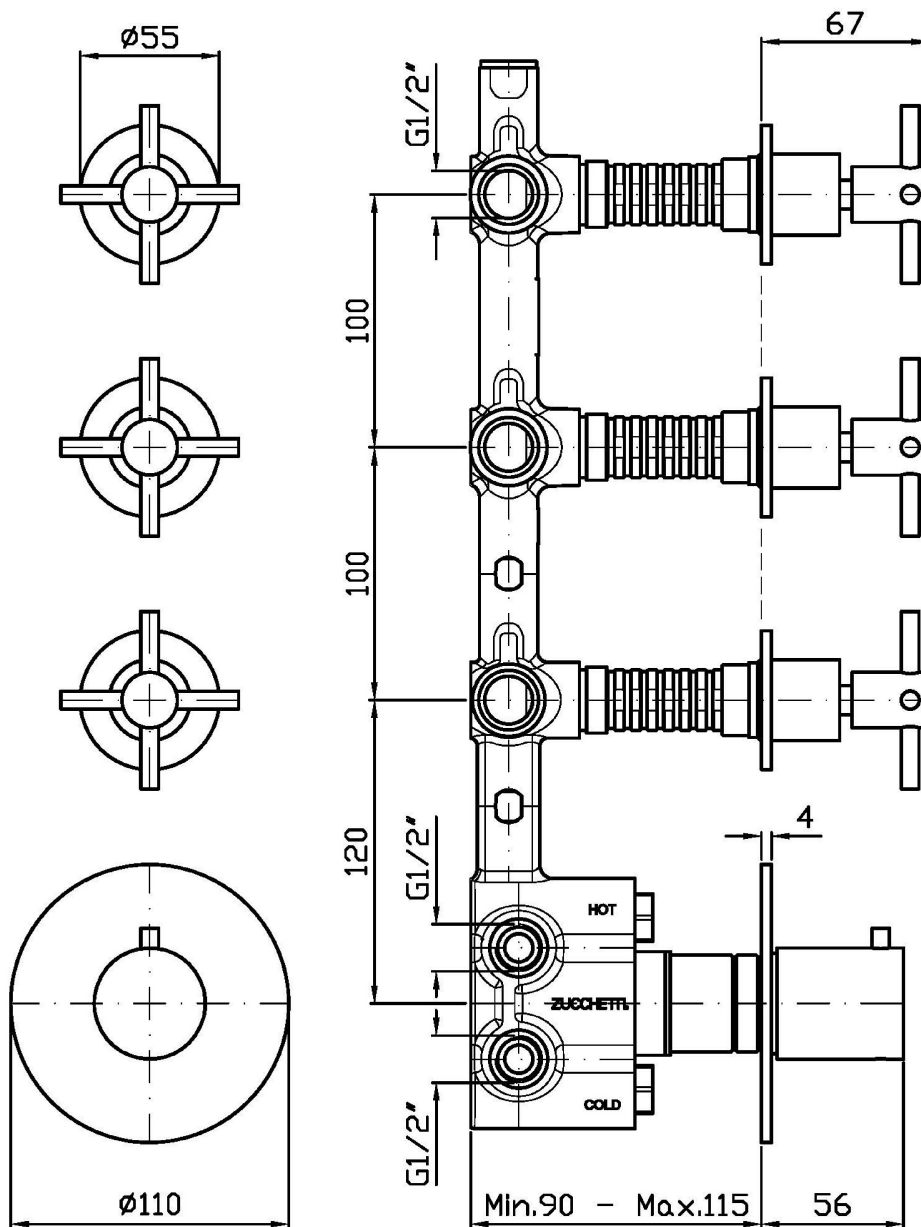

HELM

ZHM661.X

Disegno Complessivo / Overall Drawing