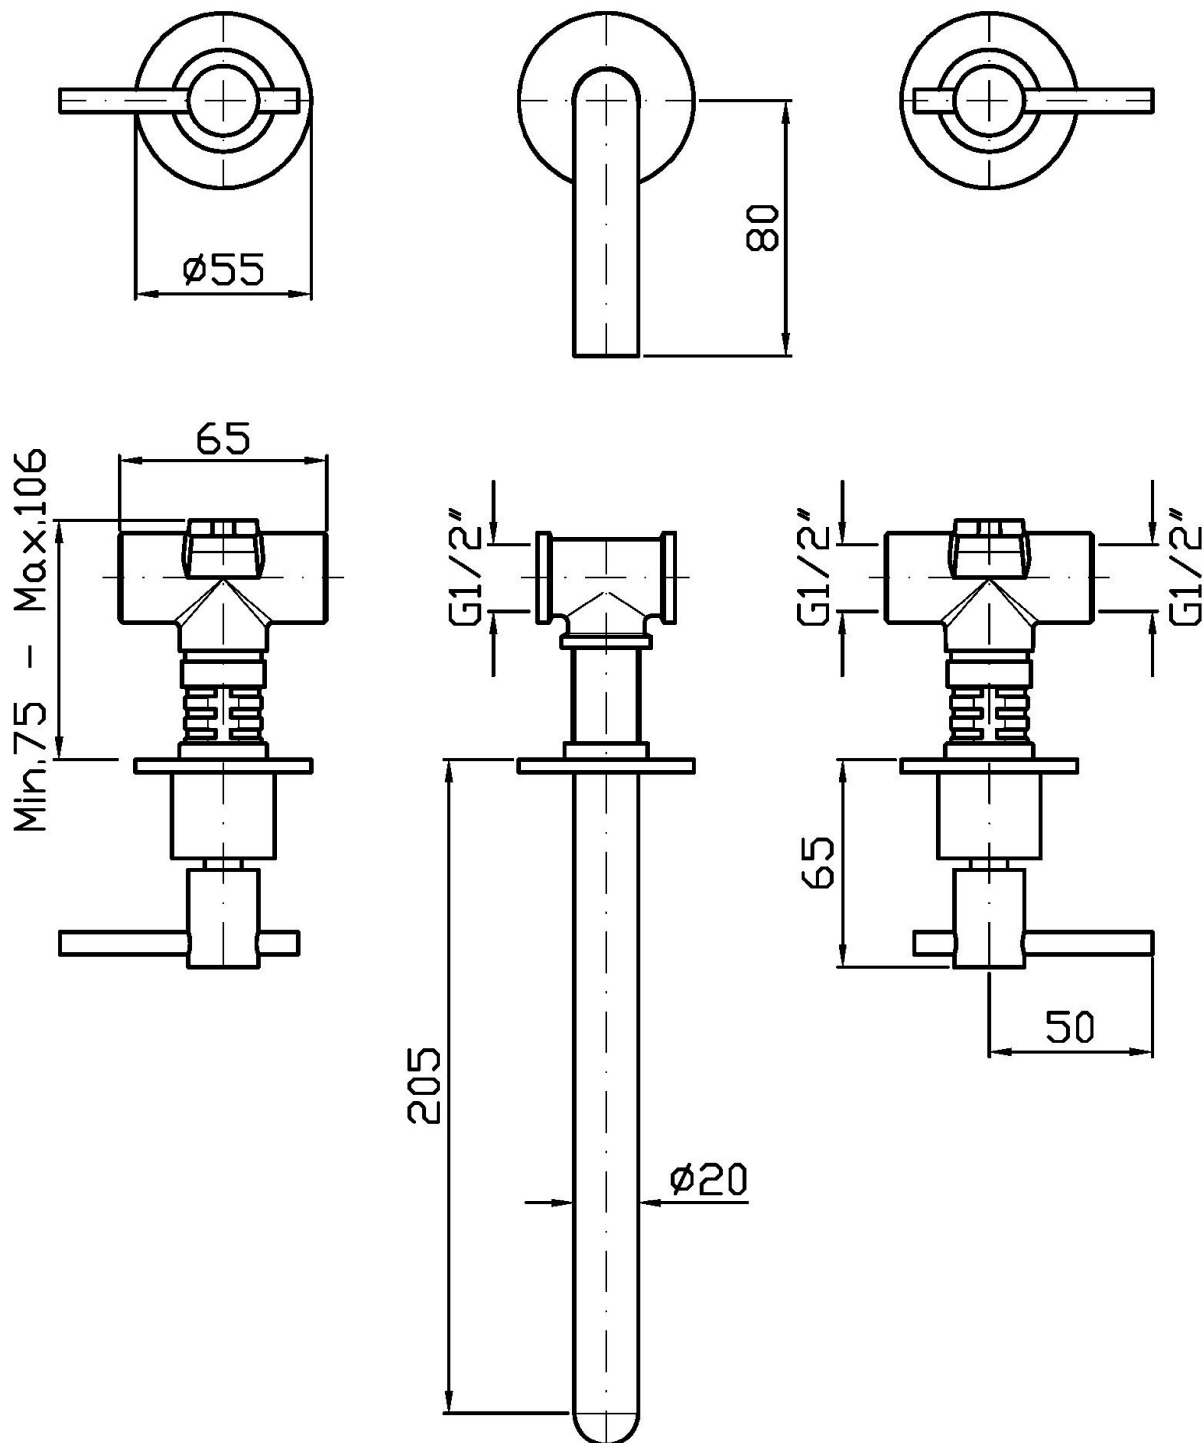

HELM

ZHL764.X

Disegno Complessivo / Overall Drawing