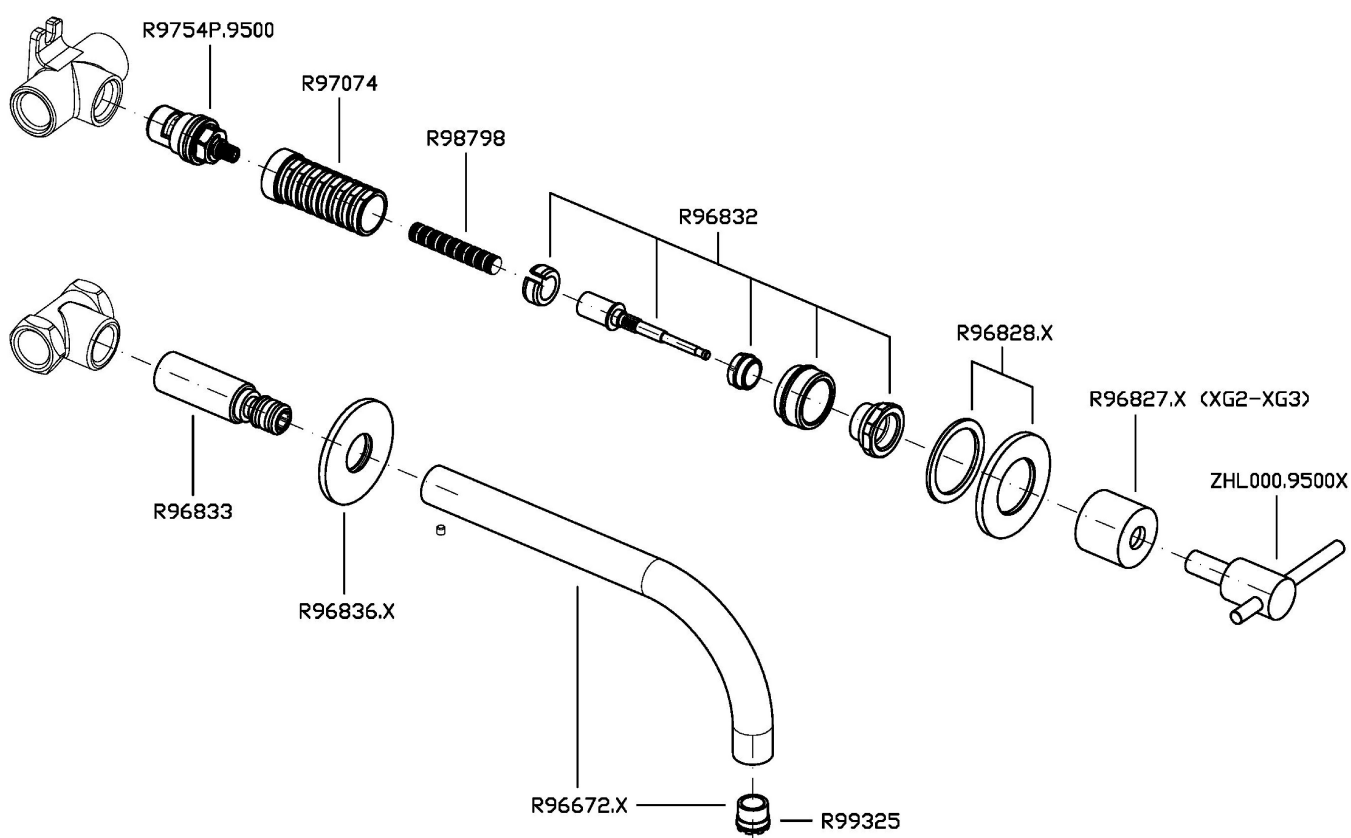

HELM

ZHL764.X

Esplosi / Exploded