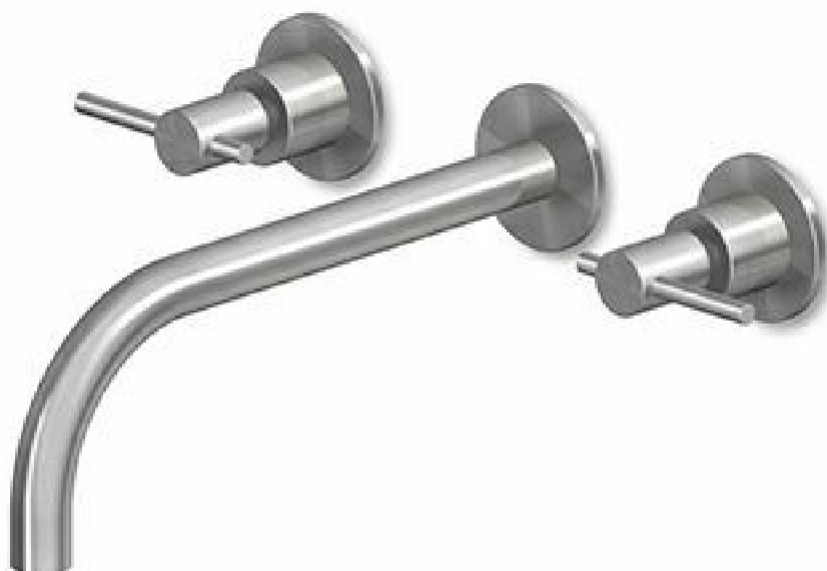

HELM

ZHL761.X

Batteria lavabo incasso a 3 fori. / 3 hole built-in basin mixer.

Batteria lavabo incasso a 3 fori in acciaio inox AISI 316L, con aeratore. Lunghezza bocca 230 mm. Water Saving - portata d'acqua uguale o inferiore a 6 l/min.

3 hole built-in basin mixer in AISI 316L stainless steel, with aerator. Spout L. 230 mm. Water Saving - water flow rate of 6 l/min or less.

R99500

Parte incasso corpo unico, interasse 200 mm / Assembled built-in part, interaxe 200 mm.

R99504

Parte incasso con elementi liberi, distanza variabile / Built-in part, not assembled, variable distance.

Finiture / Finishes

 X Acciaio inox spazzolato / Brushed stainless steel	 XG2 Acciaio inox spazz.-godr. verticale / Br. stainless steel-Vertical knurling	 XG3 Acciaio inox spazz.-godronatura diagonale / Br. stainless steel-diagonal knurling	 XP21 Brushed PVD chocolate / Brushed PVD chocolate	 XP21G2 Brushed PVD chocolate godronatura verticale / Brushed PVD chocolate vertical knurling	 XP21G3 Brushed PVD chocolate-godronatura diagonale / Brushed PVD chocolate-diagonal knurling	 XP31 Brushed PVD British gold / Brushed PVD British gold
 XP31G2 Br. PVD British gold-godr. verticale / Br. PVD British gold-vertical knurling	 XP31G3 Br. PVD British gold-godr. diagonale / Br. PVD British gold-diagonal knurling	 XP41 Brushed PVD gold / Brushed PVD gold	 XP41G2 Br. PVD gold-godronatura verticale / Brushed PVD gold-vertical knurling	 XP41G3 Br. PVD gold-godr. diagonale / Br. PVD gold-diagonal knurling	 XP81 PVD Brushed Total Black / PVD Brushed Total Black	 XP81G2 Br. PVD Total Black-godr. verticale / Br. PVD Total Black-vertical knurling
 XP81G3 Br. PVD Total Black-godr. diagonale / Br. PVD Total Black-diagonal knurling	 XP91 Brushed PVD copper / Brushed PVD copper	 XP91G2 Br. PVD copper-godr. verticale / Br. PVD copper-vertical knurling	 XP91G3 Br. PVD copper-godr. diagonale / Br. PVD copper-diagonal knurling			