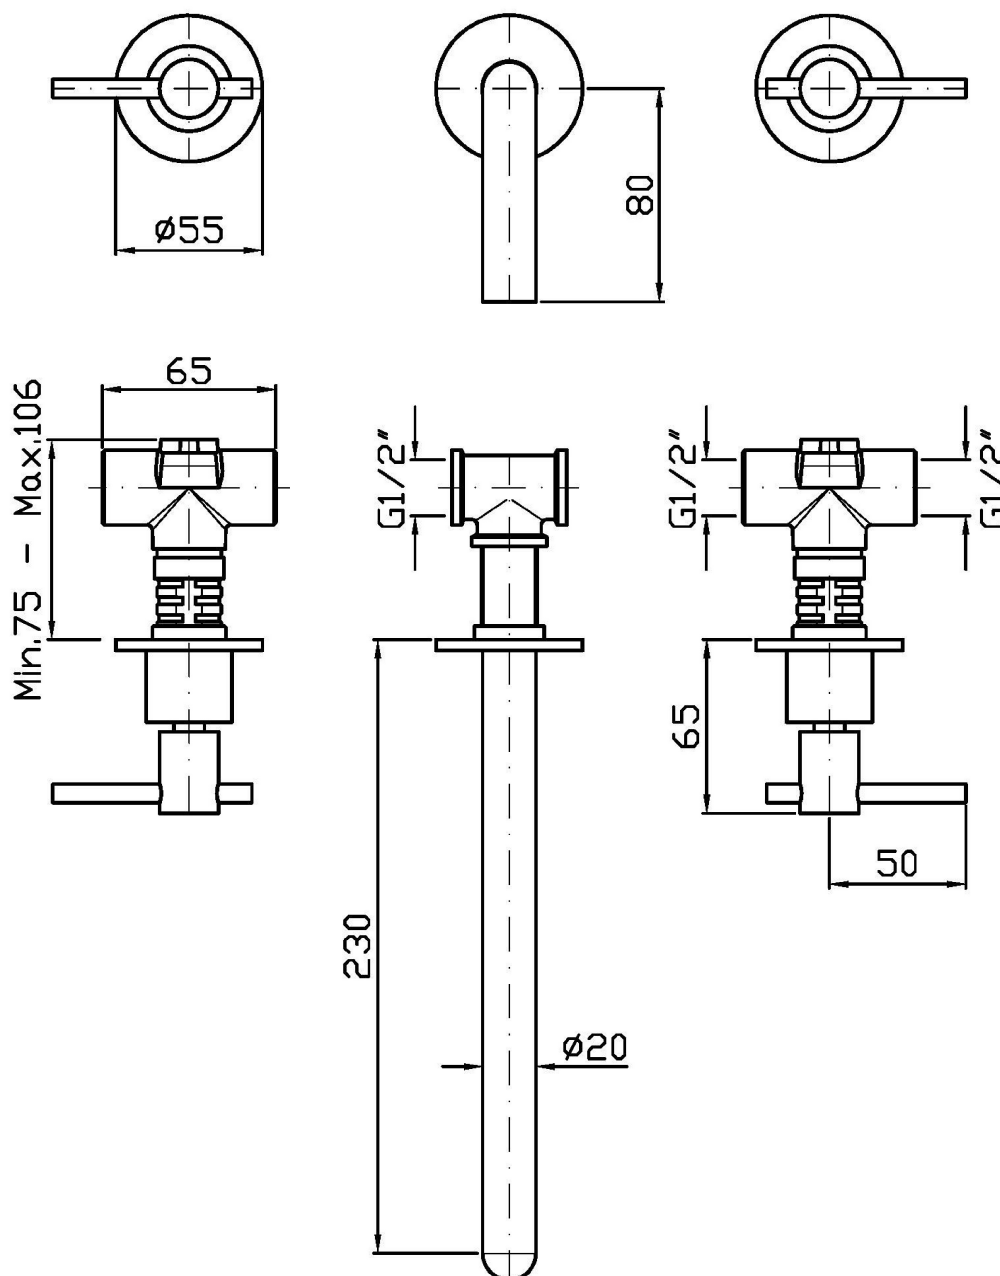

HELM

ZHL761.X

Disegno Complessivo / Overall Drawing