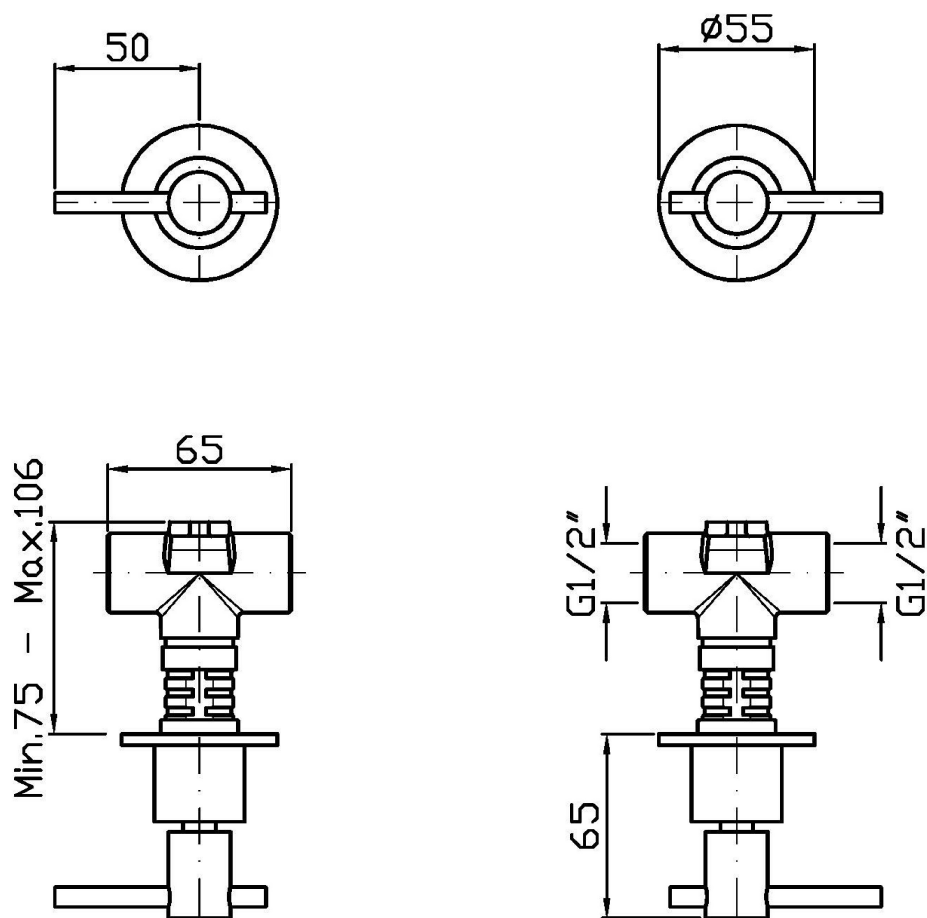

HELM

ZHL738.X

Disegno Complessivo / Overall Drawing