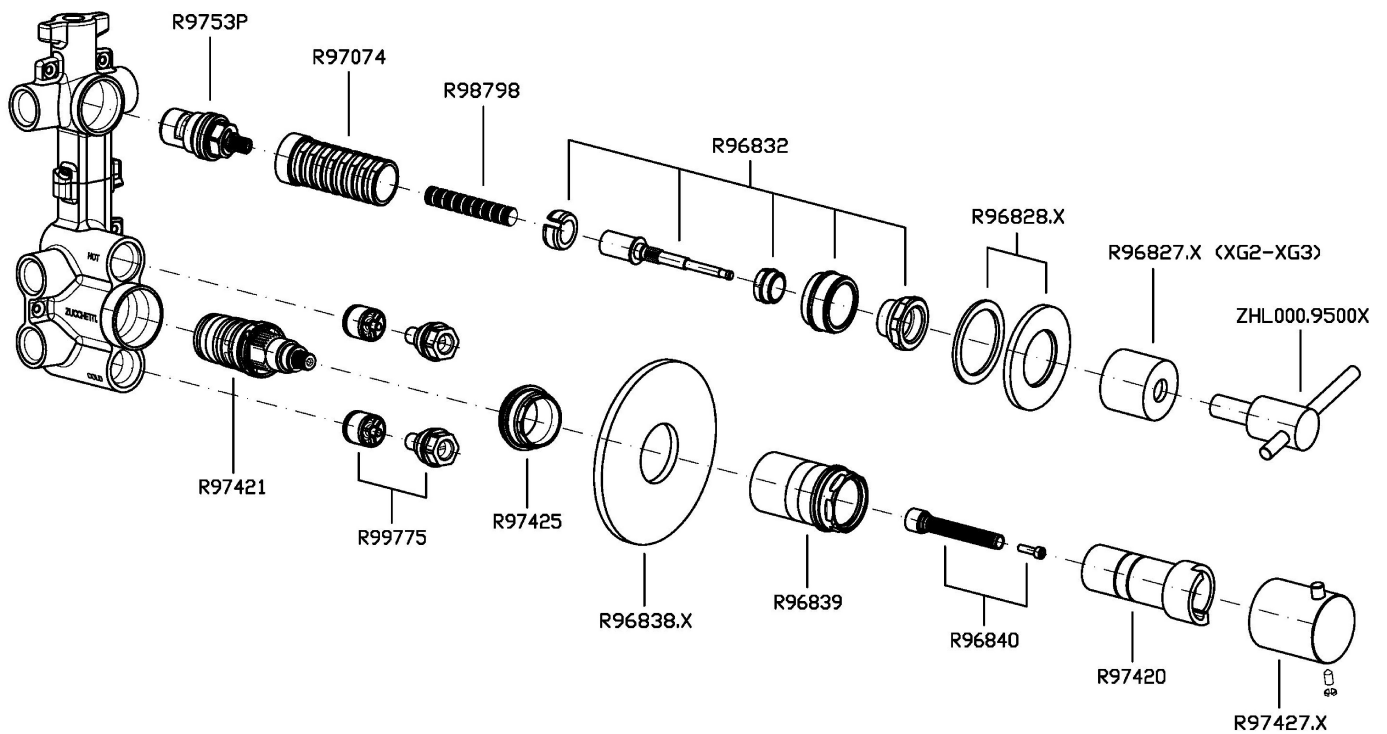

HELM

ZHL661.X

Esplosi / Exploded