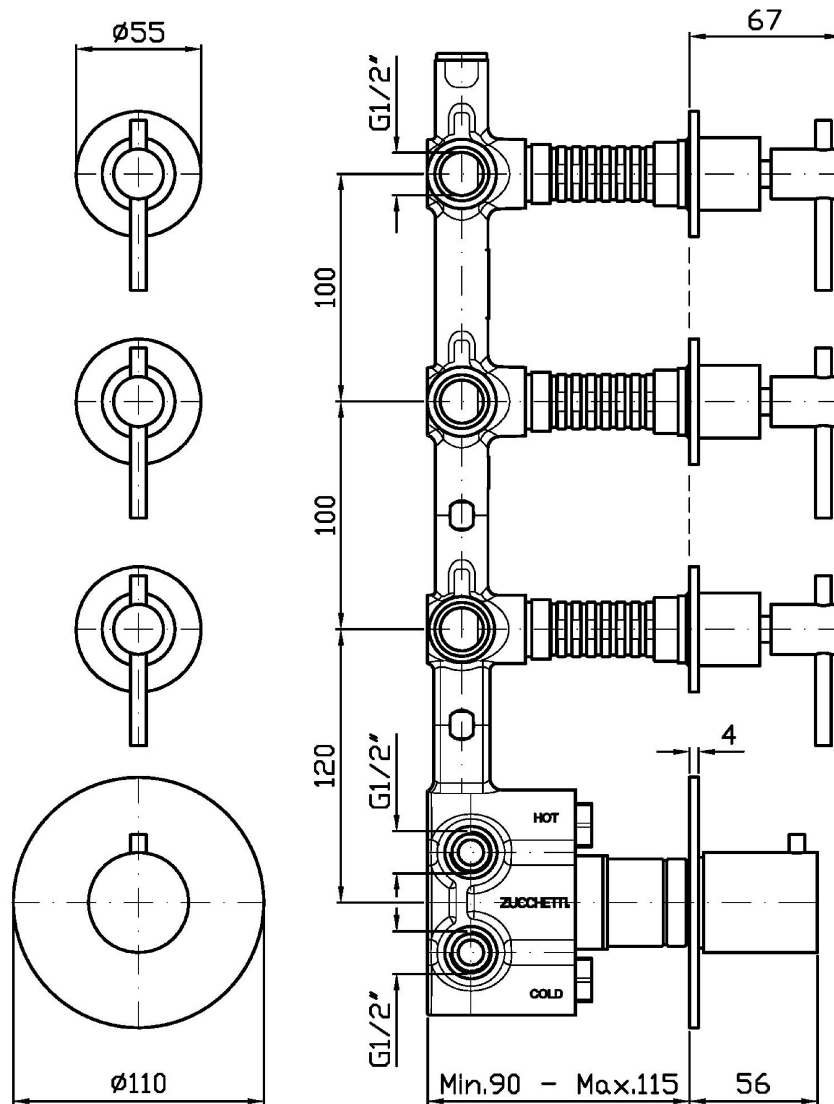

HELM

ZHL661.X

Disegno Complessivo / Overall Drawing

Note / Notes