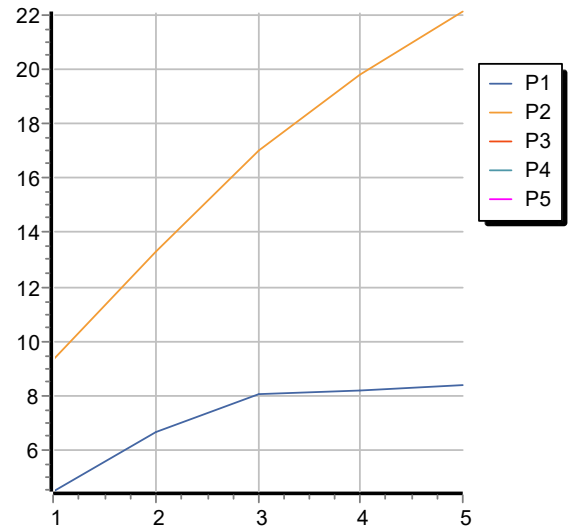

HELM

ZHL518.X

Portate / Flowrates (lt/min)

PRESSIONE PRESSURE	1 BAR	2 BAR	3 BAR	4 BAR	5 BAR
P1 DOCCETTA HANDSHOWER	4,5	6,7	8,1	8,2	8,4
P2 BOCCA VASCA WALL SPOUT	9,3	13,3	17	19,8	22,1
P3					
P4					
P5