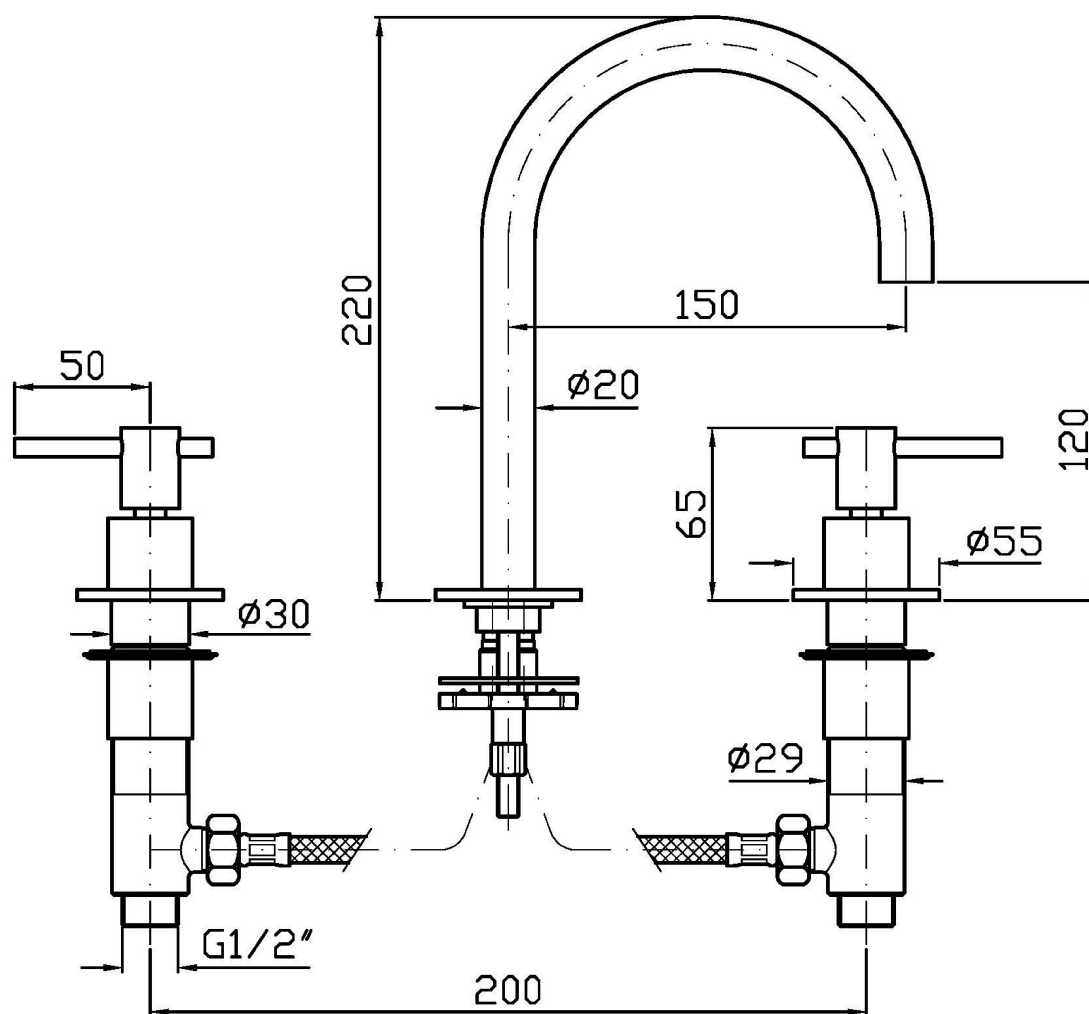

HELM

ZHL515.X

Disegno Complessivo / Overall Drawing