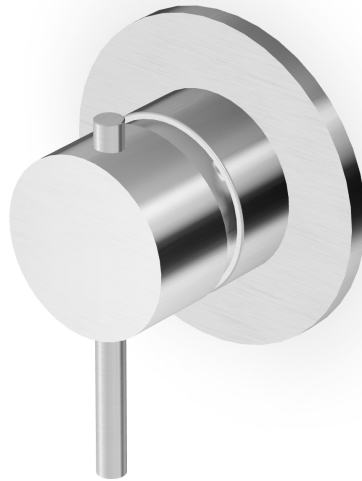

HELM

ZHE780.X

Miscelatore monocomando incasso doccia. / Built-in single lever shower mixer.

Miscelatore monocomando incasso doccia in acciaio inox AISI 316L.

Built-in single lever shower mixer in AISI 316L stainless steel.

R96710

Parte incasso / Built-in part

HELM

ZHE780.X

Finiture / Finishes

X

Acciaio inox spazzolato /
Brushed stainless steel

XP21

Brushed PVD copper /
Brushed PVD copper

Note / Notes

HELM

ZHE780.X

Disegno Complessivo / Overall Drawing

HELM

ZHE780.X

Esplosi / Exploded