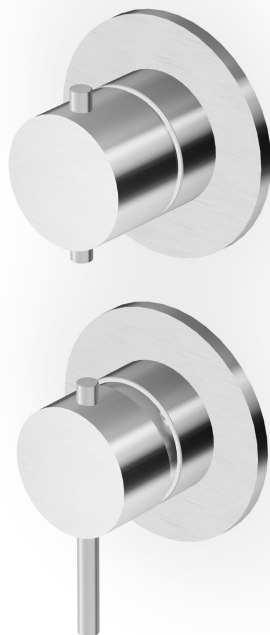

HELM

ZHE778.X

Miscelatore monocomando incasso vasca-doccia. / Built-in single lever bath-shower mixer.

Miscelatore monocomando incasso vasca-doccia in acciaio inox AISI 316L, con deviatore a 2 vie a rotazione.

Built-in single lever bath-shower mixer in AISI 316L stainless steel, with 2 way rotation diverter.

R96725

Parte incasso / Built-in part

HELM

ZHE778.X

Finiture / Finishes

X

Acciaio inox spazzolato /
Brushed stainless steel

XP91

Brushed PVD copper /
Brushed PVD copper

Note / Notes

HELM

ZHE778.X

Disegno Complessivo / Overall Drawing

HELM

ZHE778.X

HELM

ZHE778.X

Pesi e Misure / Weights and Sizes

Peso (Kg) Weight (lb)	0,90 (Kg)	1,98 (lb)
Volume test (dc3) - (in3)	3,32 (dc3)	202,60 (in3)
h (mm) - (in)	93,00 (mm)	3,66 (in)
L1 (mm) - (in)	162,00 (mm)	6,38 (in)
L2 (mm) - (in)	220,00 (mm)	8,66 (in)