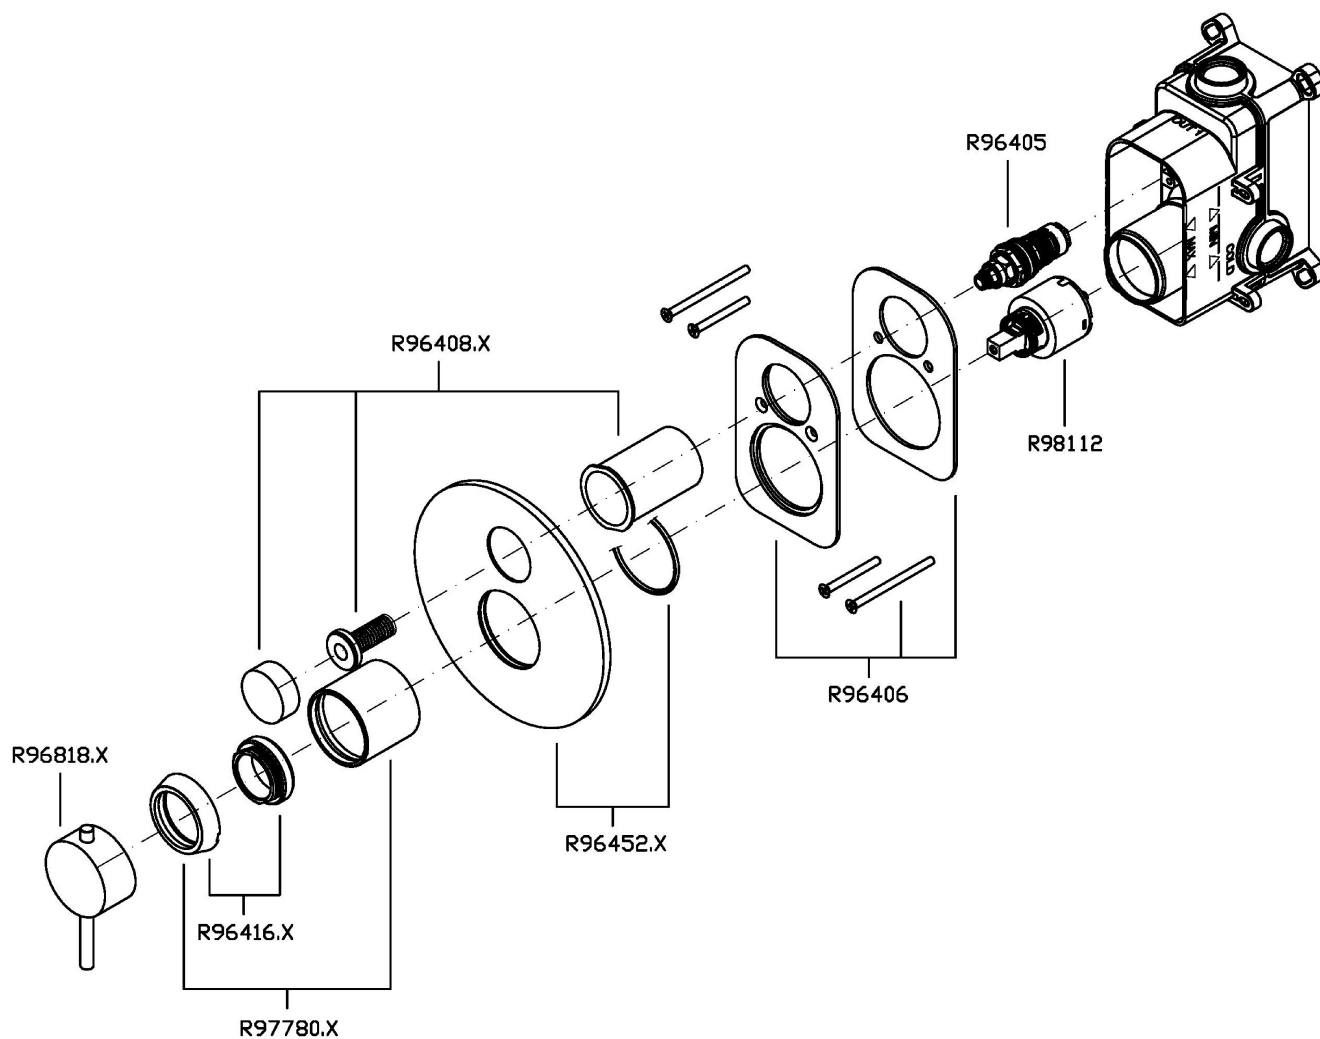

HELM

ZHE776.X

Esplosi / Exploded