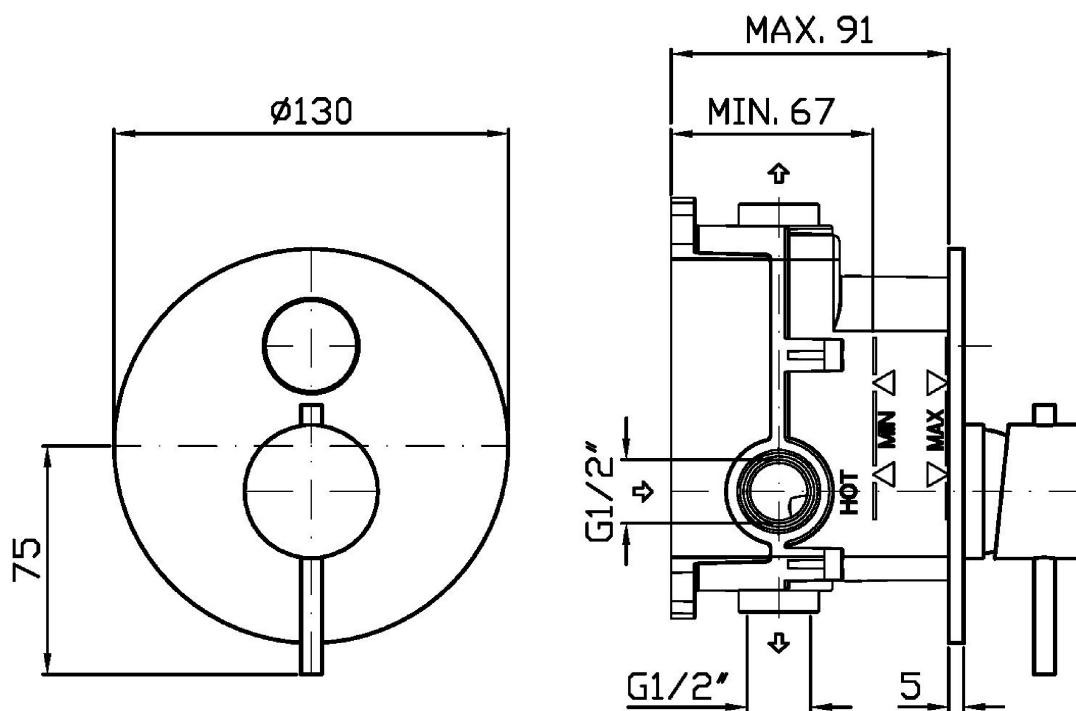

HELM

ZHE776.X

Disegno Complessivo / Overall Drawing