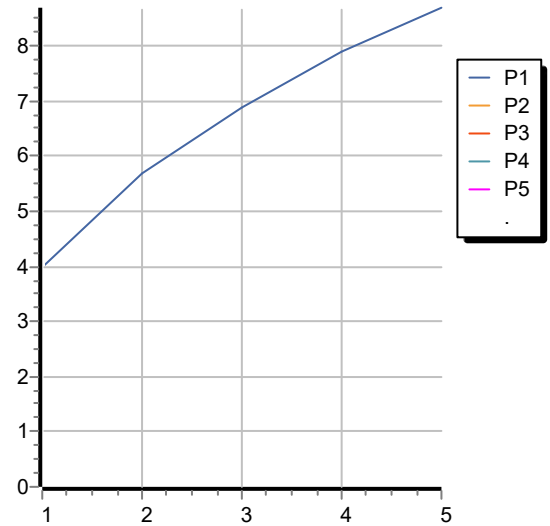

HELM

ZHE771.X Portate / Flowrates (lt/min)

PRESSIONE PRESSURE	1 BAR	2 BAR	3 BAR	4 BAR	5 BAR
P1 SOFFIONE SHOWER HEAD	4	5,7	6,9	7,9	8,7
P2					
P3					
P4					
P5