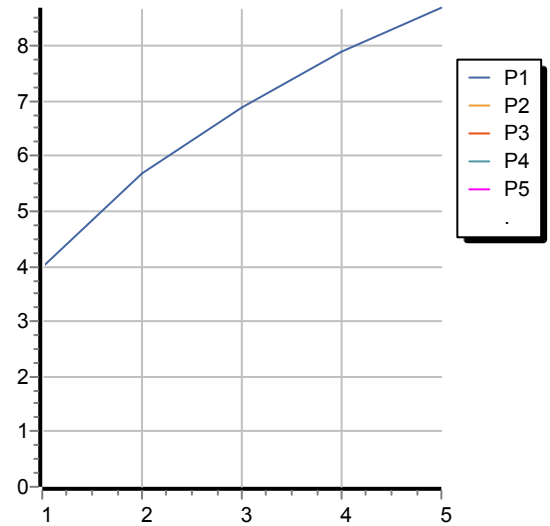

Brushed PVD copper /
Brushed PVD copper

Note / Notes

HELM

ZHE771.X

Disegno Complessivo / Overall Drawing

HELM

ZHE771.X Portate / Flowrates (lt/min)

PRESSIONE PRESSURE	1 BAR	2 BAR	3 BAR	4 BAR	5 BAR
P1 SOFFIONE SHOWER HEAD	4	5,7	6,9	7,9	8,7
P2					
P3					
P4					
P5					

HELM

ZHE771.X Pesì e Misure / Weights and Sizes

Peso (Kg) Weight (lb)	12,32 (Kg)	27,16 (lb)
Volume test (dc3) - (in3)	114,56 (dc3)	6990,88 (in3)
h (mm) - (in)	240,00 (mm)	9,45 (in)
L1 (mm) - (in)	420,00 (mm)	16,54 (in)
L2 (mm) - (in)	1100,00 (mm)	43,31 (in)