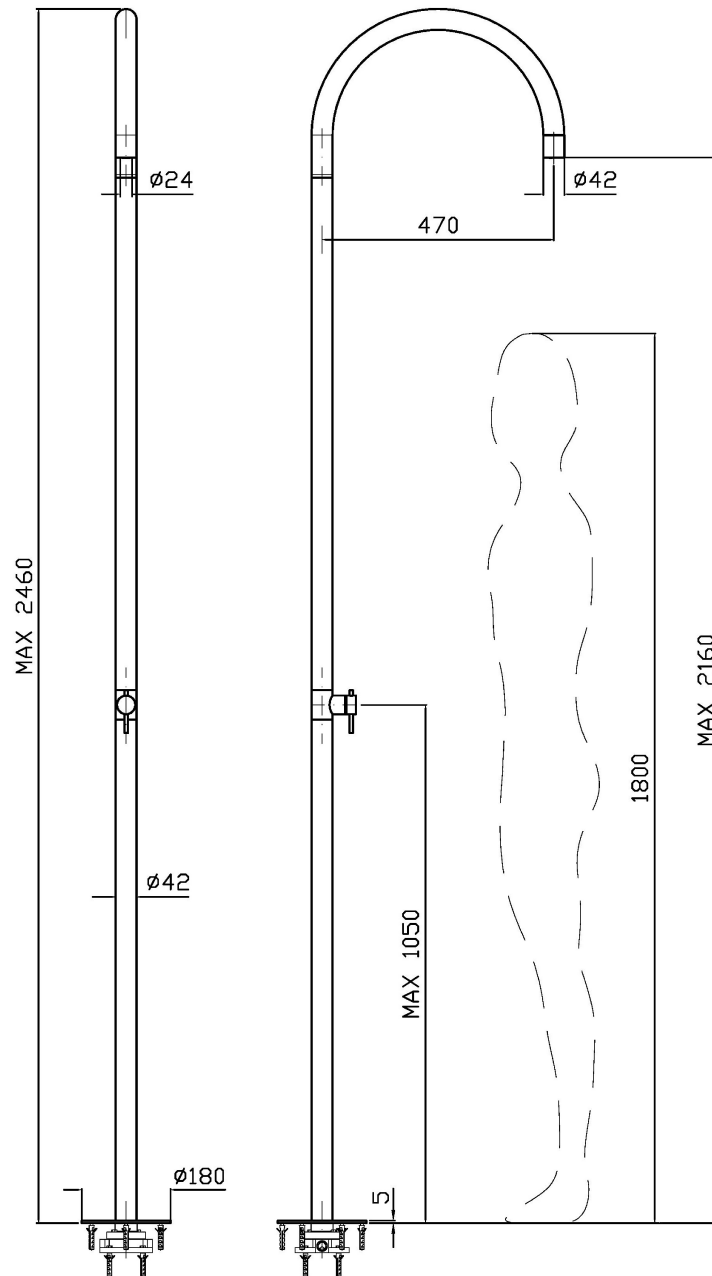

HELM

ZHE771.X

Disegno Complessivo / Overall Drawing

Note / Notes