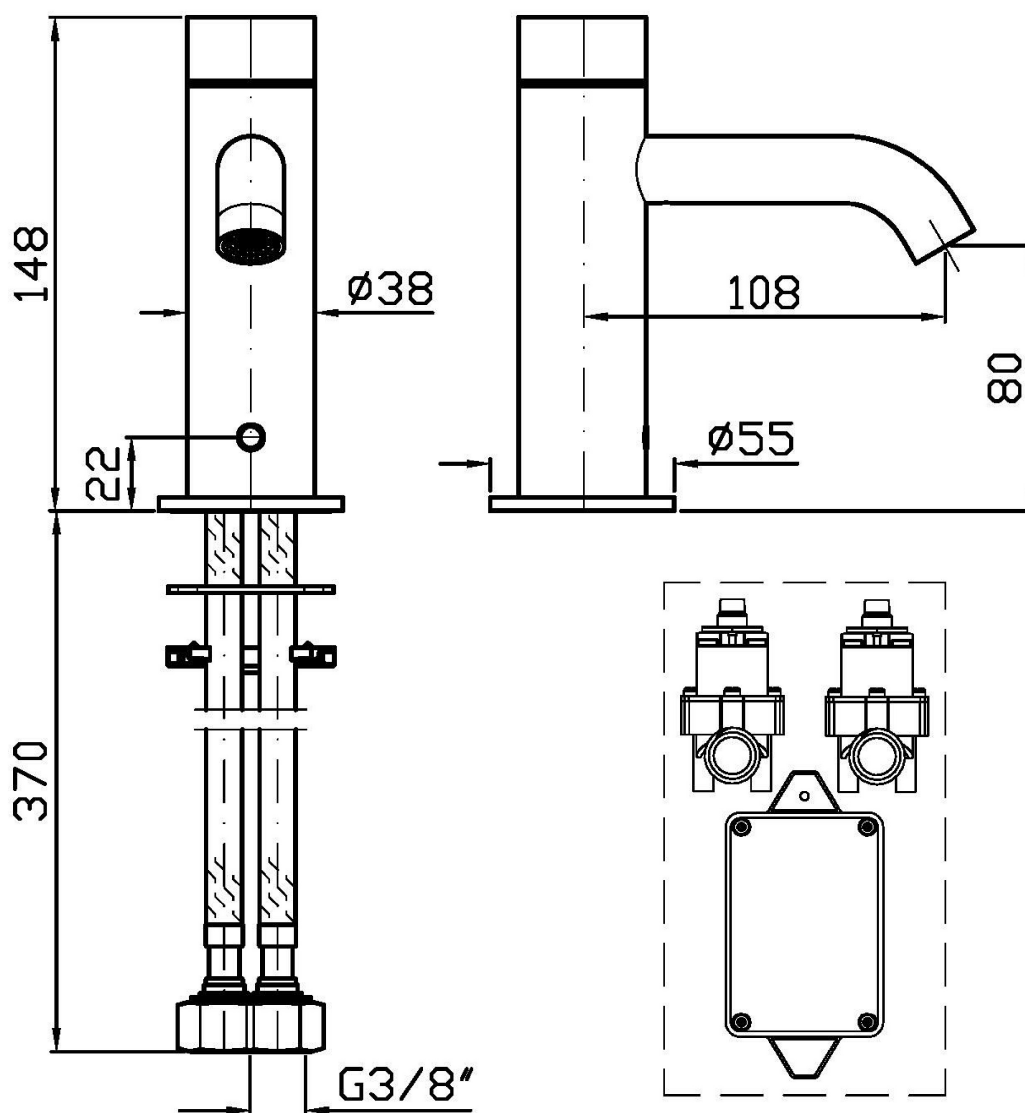

HELM

ZHE727.X

Disegno Complessivo / Overall Drawing