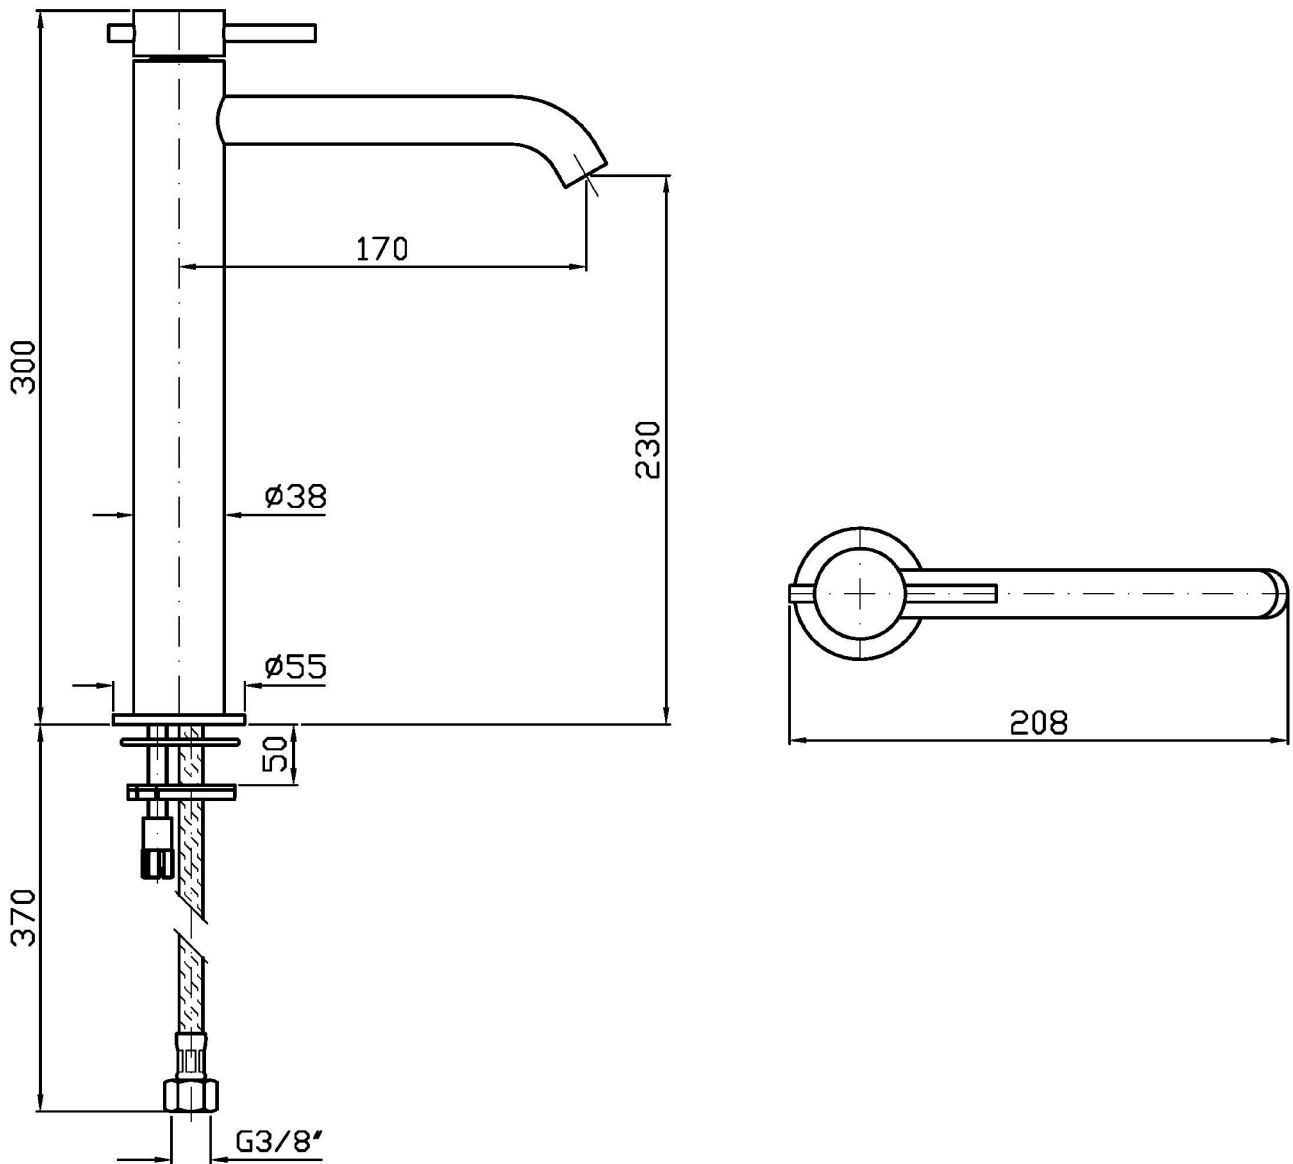

HELM

ZHE689.X

Disegno Complessivo / Overall Drawing