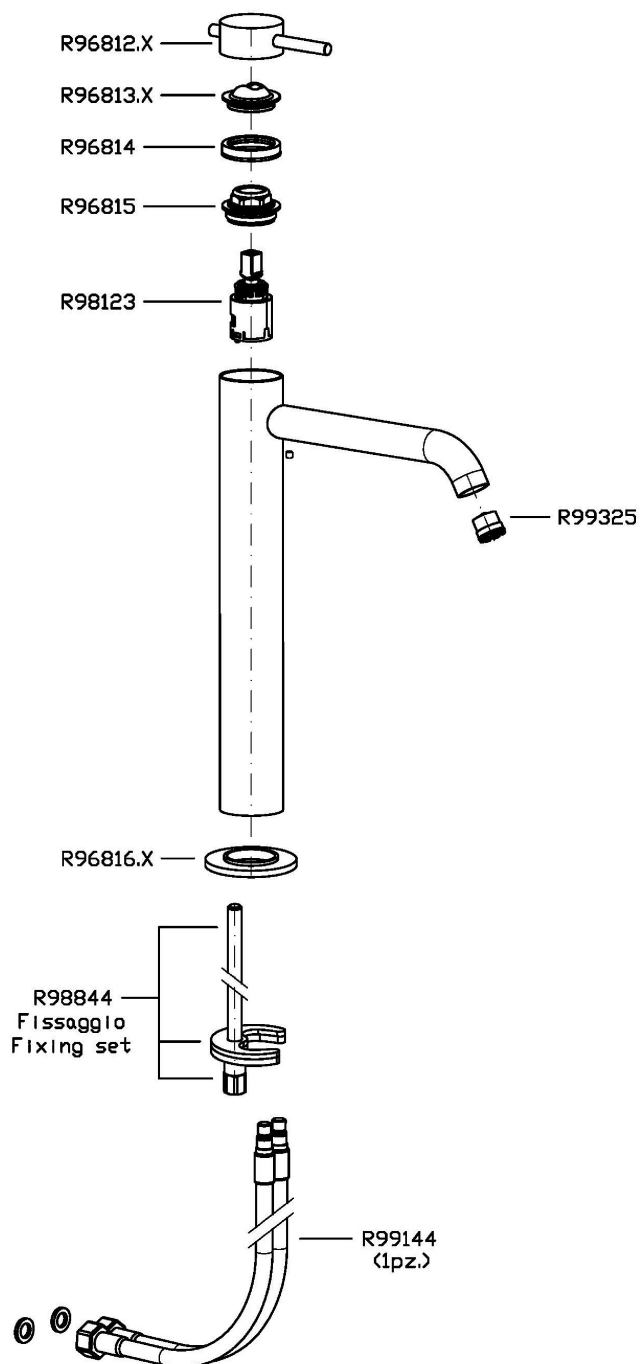

HELM

ZHE689.X

Esplosi / Exploded