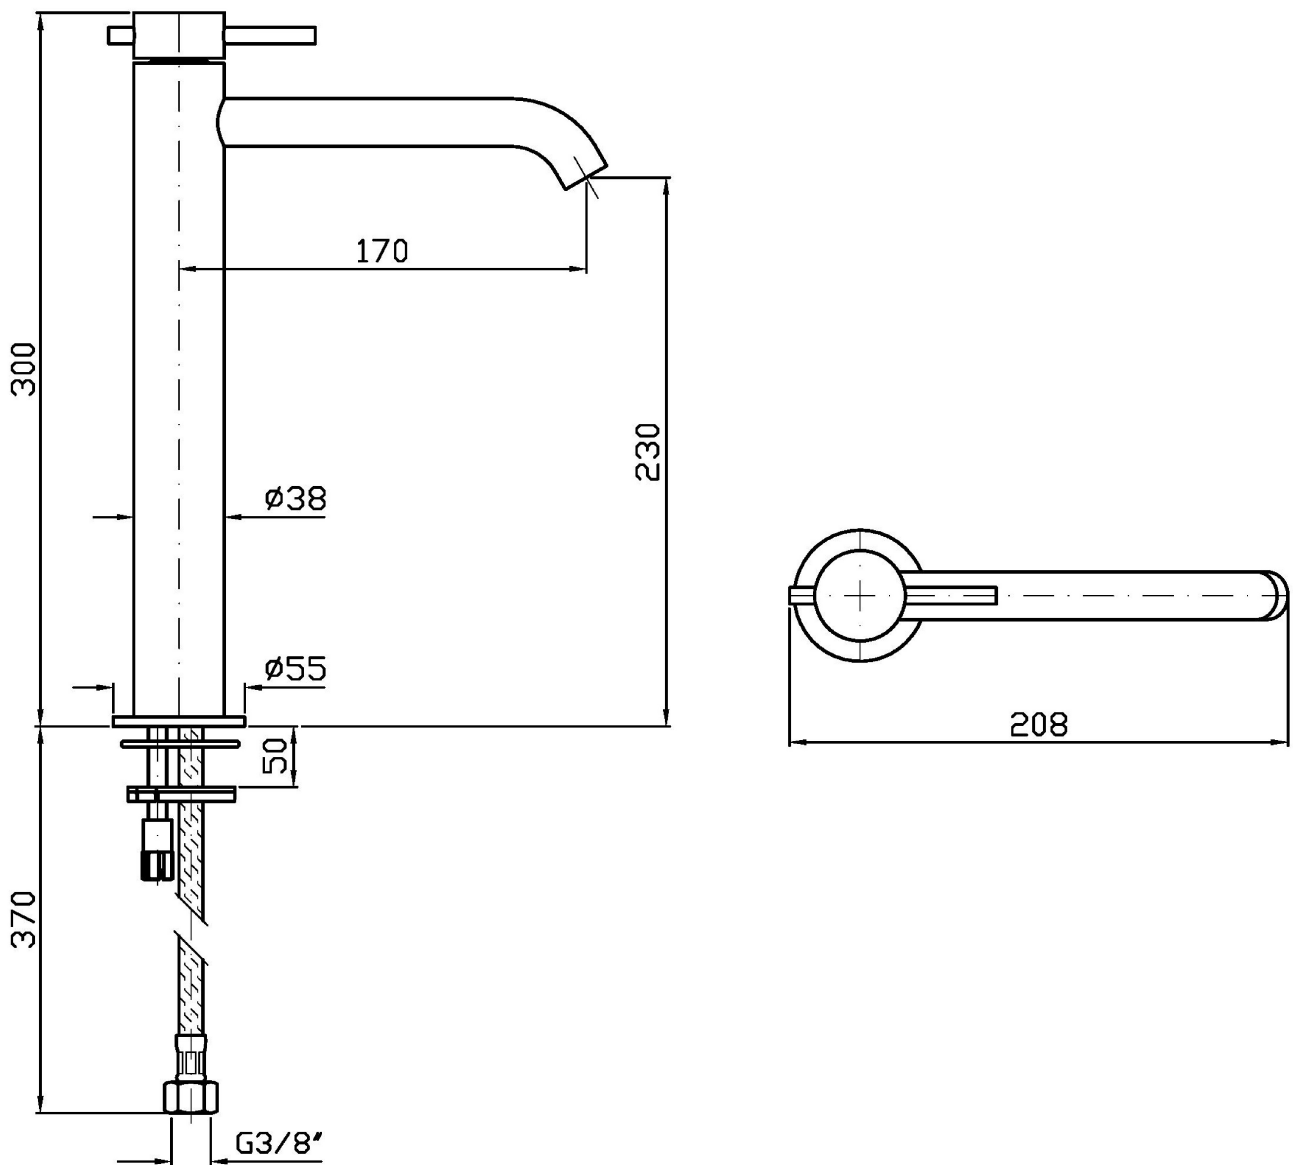

HELM

ZHE689.X

Disegno Complessivo / Overall Drawing