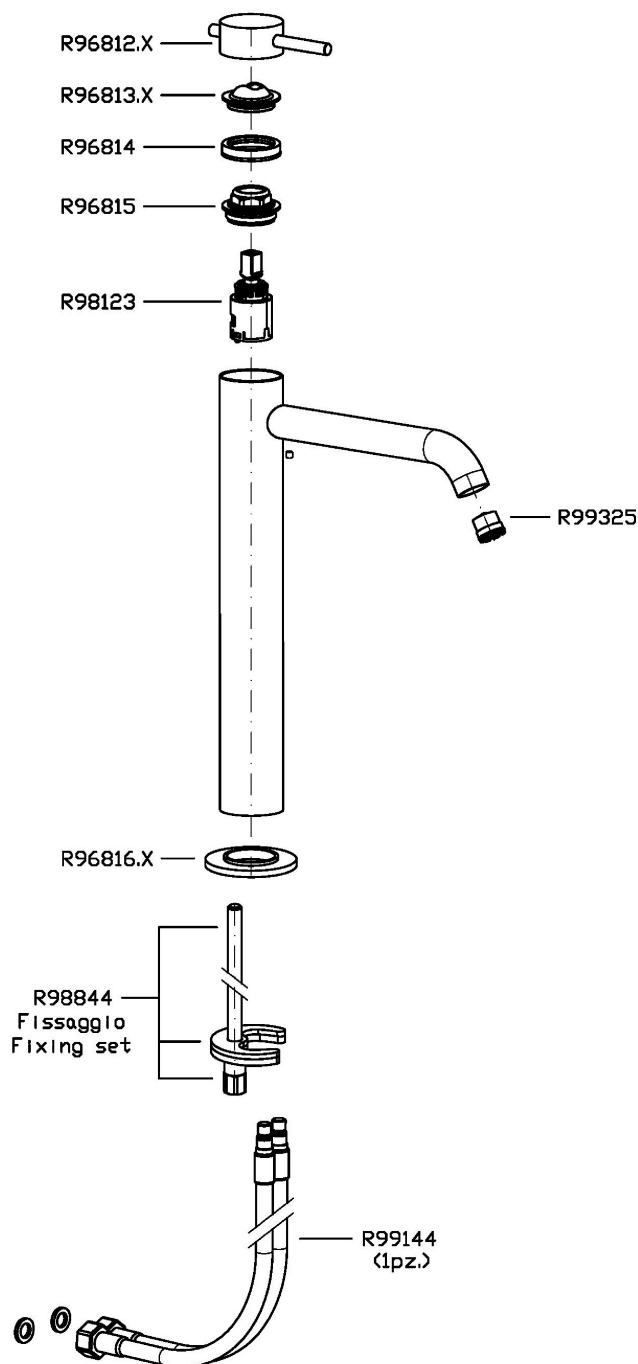

Water Saving - portata d'acqua uguale o inferiore a 6 l/min.

Single lever basin mixer in AISI 316L stainless steel, with high spout, aerator, flexible tails, without pop-up waste.

Water Saving - water flow rate of 6 l/min or less.

HELM

ZHE689.X

Disegno Complessivo / Overall Drawing

HELM

ZHE689.X

Esplosi / Exploded

HELM

ZHE689.X Portate / Flowrates (lt/min)

PRESSIONE PRESSURE	1 BAR	2 BAR	3 BAR	4 BAR	5 BAR
P1 LAVABO BASIN	3,8	4,5	4,7	4,8	5
P2					
P3					
P4					
P5					

HELM

ZHE689.X Pesi e Misure / Weights and Sizes

Peso (Kg) Weight (lb)	1,70 (Kg)	3,75 (lb)
Volume test (dc3) - (in3)	11,01 (dc3)	671,87 (in3)
h (mm) - (in)	90,00 (mm)	3,54 (in)
L1 (mm) - (in)	335,00 (mm)	13,19 (in)
L2 (mm) - (in)	365,00 (mm)	14,37 (in)