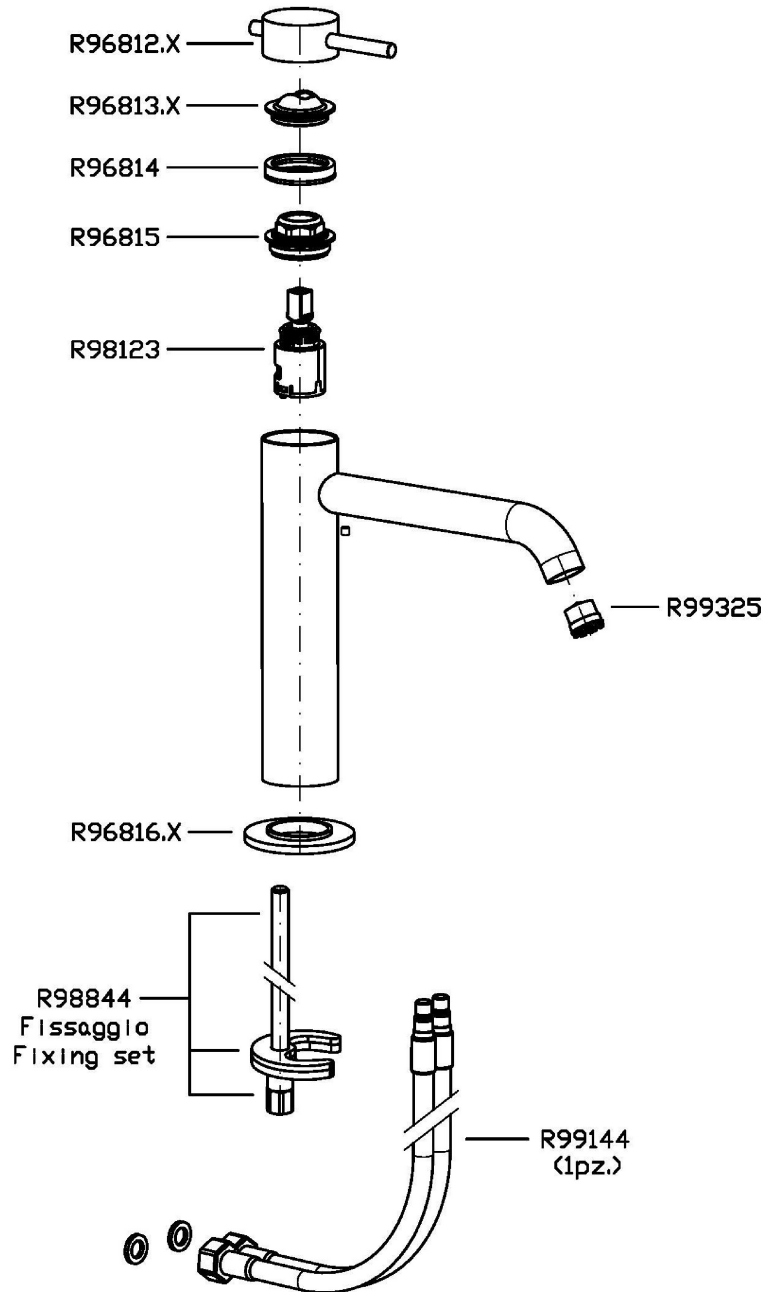

Water Saving - portata d'acqua uguale o inferiore a 6 l/min.

Single lever basin mixer in AISI 316L stainless steel, with extended spout, aerator, flexible tails, without pop-up waste.

Water Saving - water flow rate of 6 l/min or less.

HELM

ZHE688.X

Disegno Complessivo / Overall Drawing

HELM

ZHE688.X

Esplosi / Exploded

HELM

ZHE688.X

Portate / Flowrates (lt/min)

PRESSIONE PRESSURE	1 BAR	2 BAR	3 BAR	4 BAR	5 BAR
P1 LAVABO BASIN	3,8	4,5	4,7	4,8	5
P2					
P3					
P4					
P5					

HELM

ZHE688.X

Pesi e Misure / Weights and Sizes

Peso (Kg) Weight (lb)	1,50 (Kg)	3,31 (lb)
Volume test (dc3) - (in3)	11,01 (dc3)	671,87 (in3)
h (mm) - (in)	90,00 (mm)	3,54 (in)
L1 (mm) - (in)	335,00 (mm)	13,19 (in)
L2 (mm) - (in)	365,00 (mm)	14,37 (in)