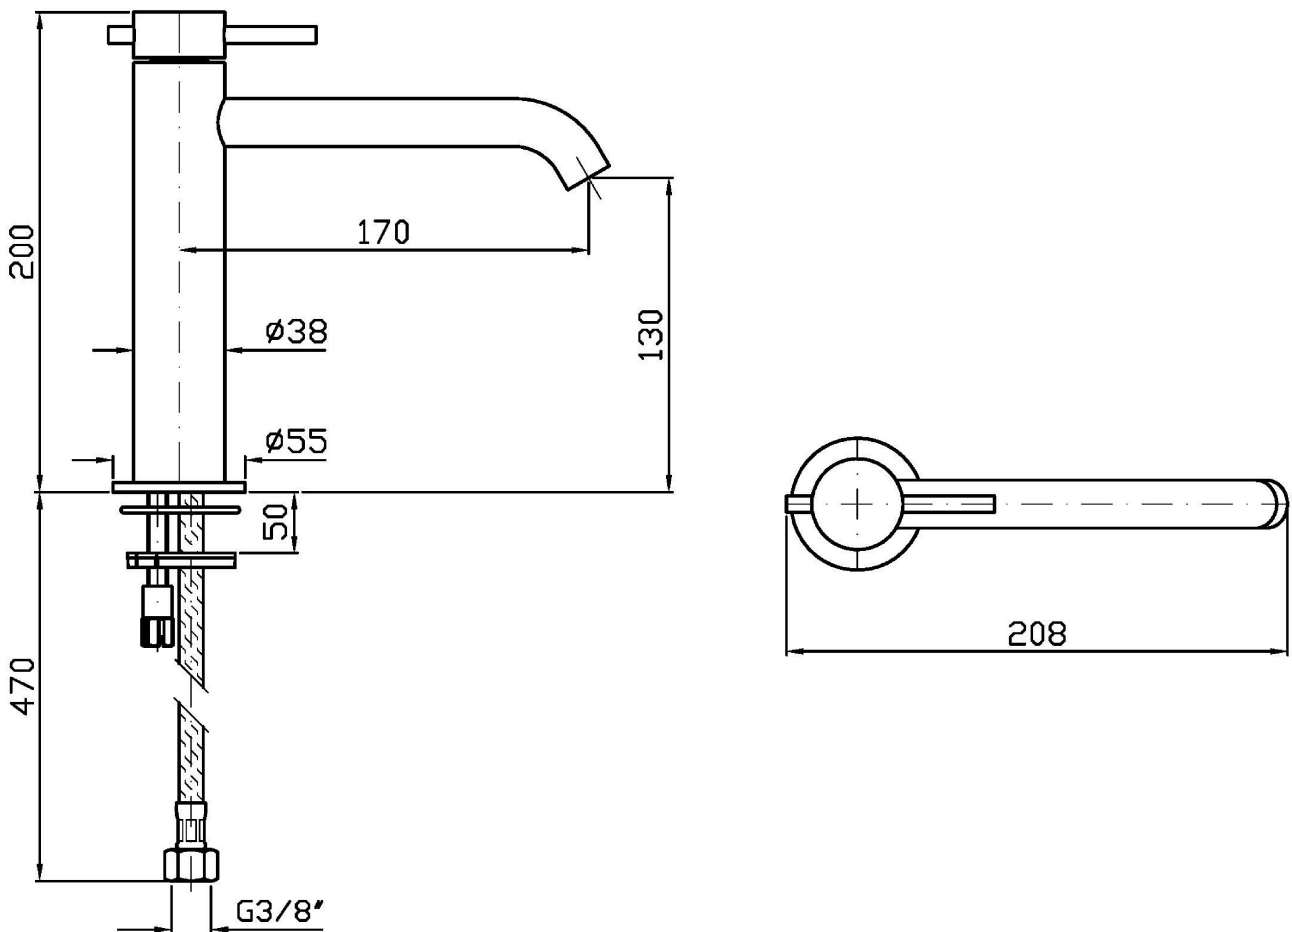

HELM

ZHE688.X

Disegno Complessivo / Overall Drawing