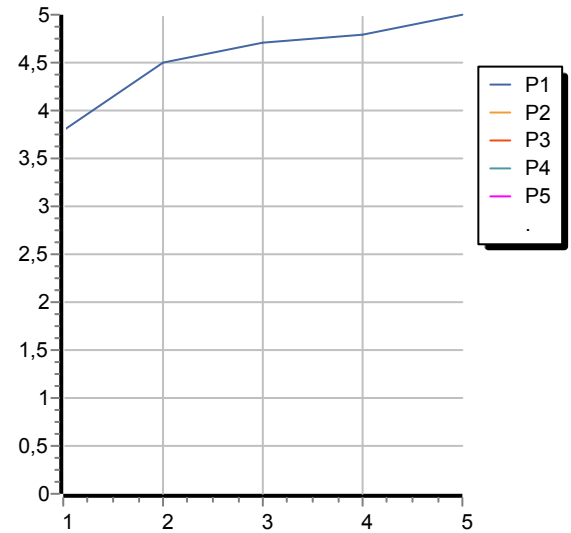

XP91

Brushed PVD copper /
Brushed PVD copper

Note / Notes

HELM

ZHE687.X

Disegno Complessivo / Overall Drawing

HELM

ZHE687.X

Esplosi / Exploded

HELM

ZHE687.X Portate / Flowrates (lt/min)

PRESSIONE PRESSURE	1 BAR	2 BAR	3 BAR	4 BAR	5 BAR
P1 LAVABO BASIN	3,8	4,5	4,7	4,8	5
P2					
P3					
P4					
P5					

HELM

ZHE687.X Pesì e Misure / Weights and Sizes