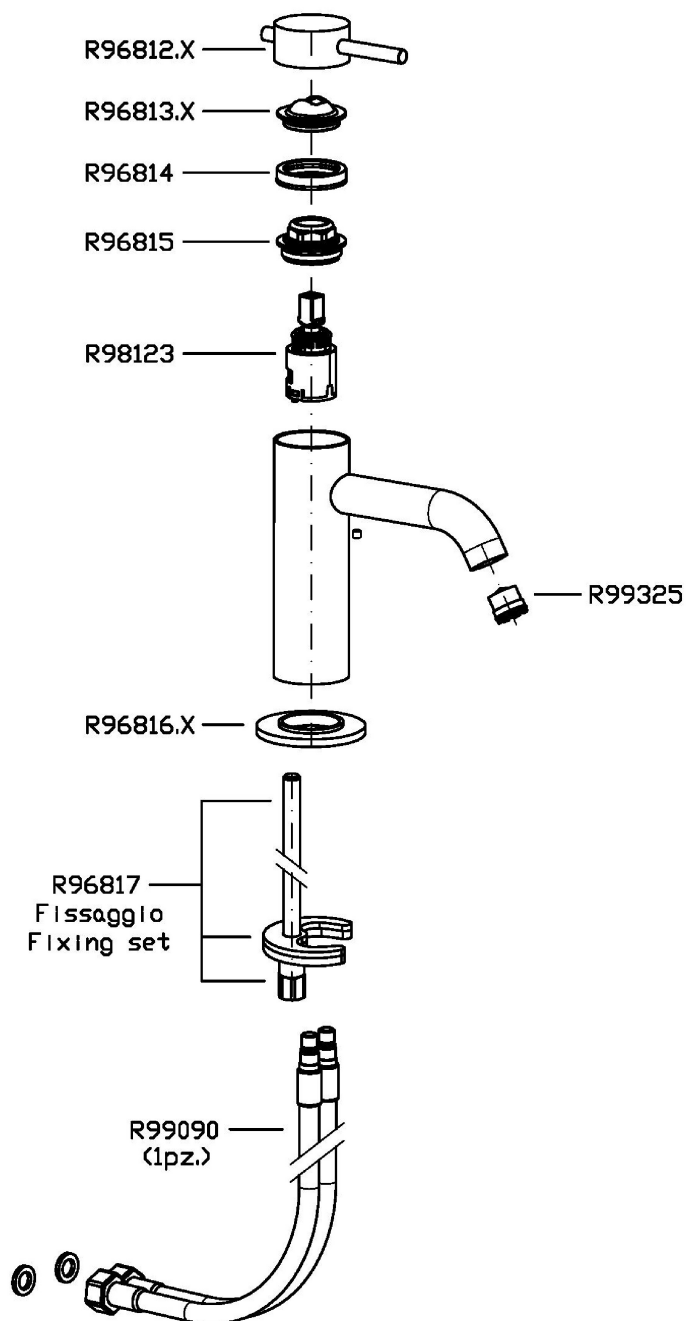

Single lever basin mixer in AISI 316L stainless steel, with aerator, flexible tails, without pop-up waste.
Water Saving - water flow rate of 6 l/min or less.

HELM

ZHE687.X

Finiture / Finishes

X

Acciaio inox spazzolato /
Brushed stainless steel

XP91

Brushed PVD copper /
Brushed PVD copper

Note / Notes

HELM

ZHE687.X

Disegno Complessivo / Overall Drawing

HELM

ZHE687.X

Esplosi / Exploded

HELM

ZHE687.X Portate / Flowrates (lt/min)

PRESSIONE PRESSURE	1 BAR	2 BAR	3 BAR	4 BAR	5 BAR
P1 LAVABO BASIN	3,8	4,5	4,7	4,8	5
P2					
P3					
P4					
P5					

HELM

ZHE687.X Pesì e Misure / Weights and Sizes

Peso (Kg) Weight (lb)	1,30 (Kg)	2,87 (lb)
Volume test (dc3) - (in3)	7,50 (dc3)	457,68 (in3)
h (mm) - (in)	90,00 (mm)	3,54 (in)
L1 (mm) - (in)	250,00 (mm)	9,84 (in)
L2 (mm) - (in)	333,00 (mm)	13,11 (in)