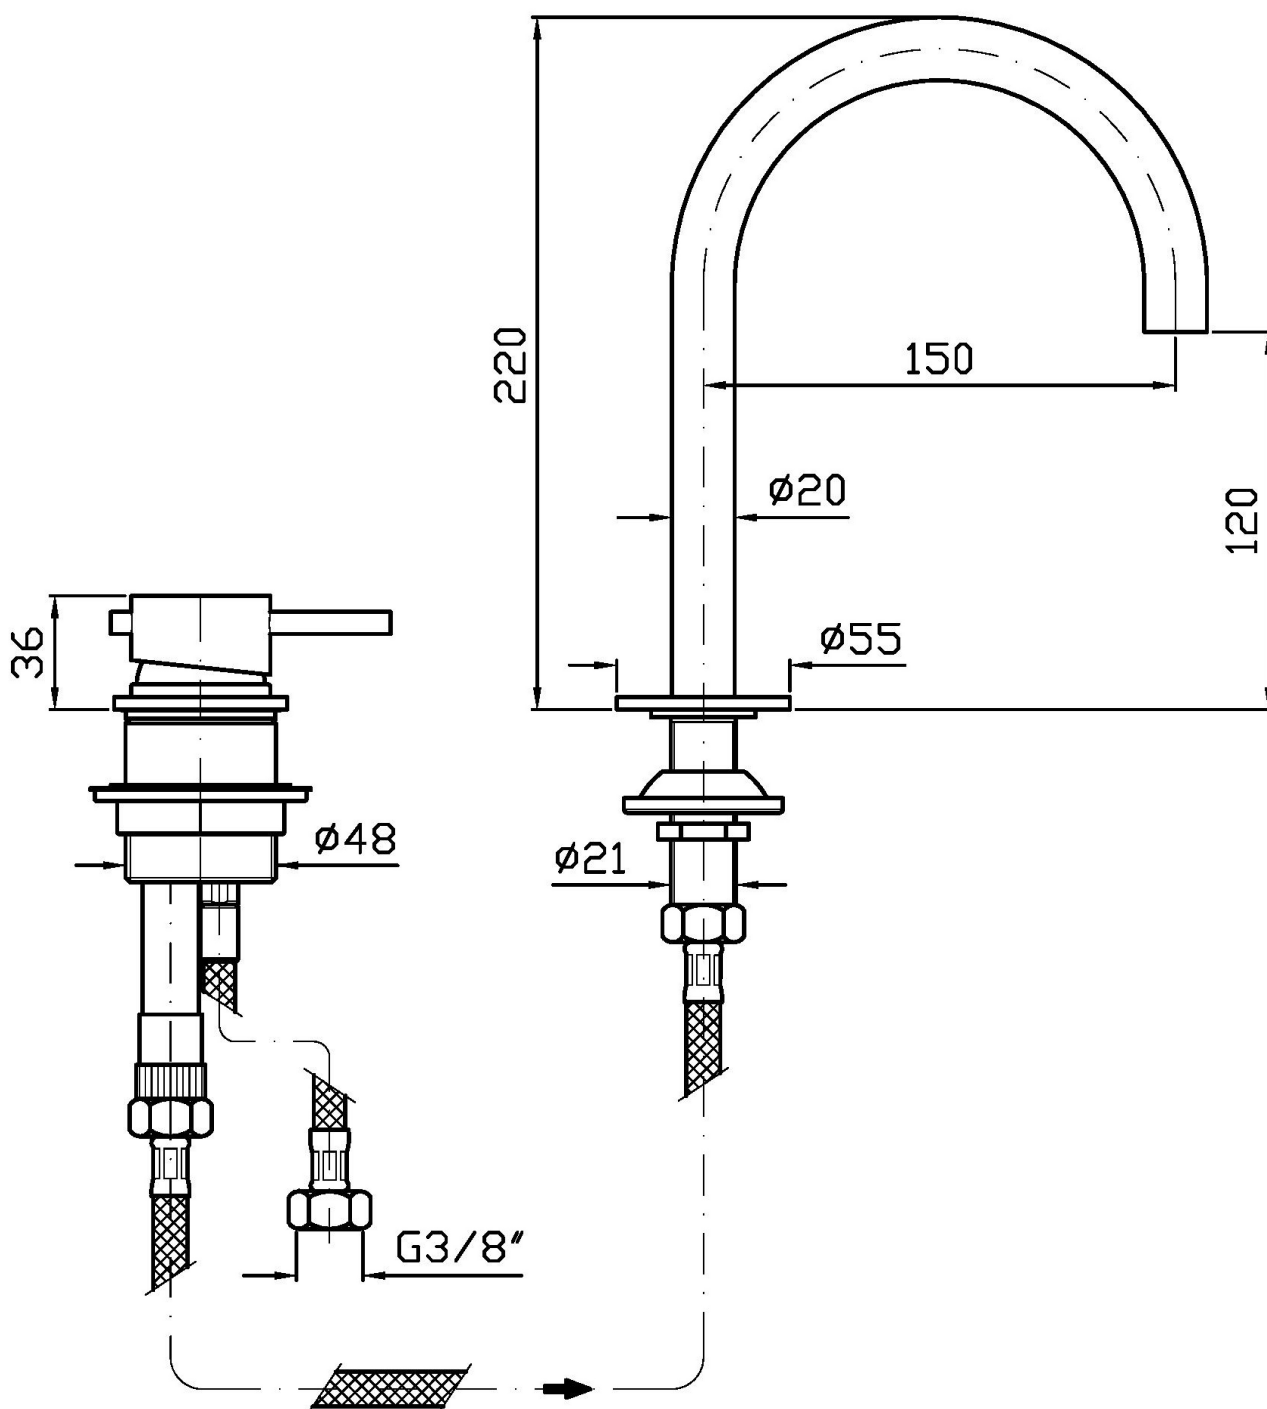

HELM

ZHE576.X

Disegno Complessivo / Overall Drawing